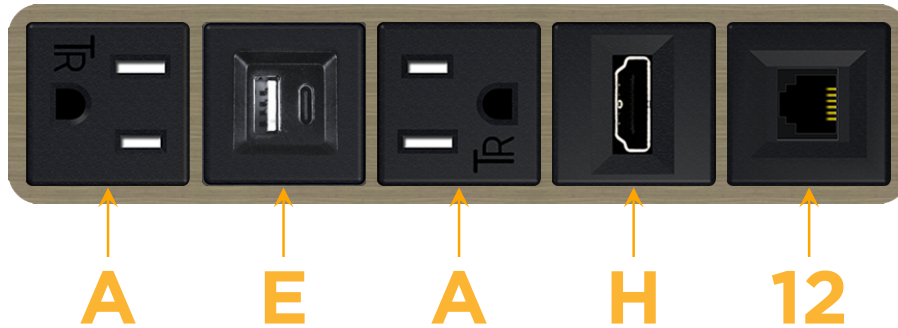

Bezel Finish: **ANTIQUED ARCHITECTURAL BRONZE (ABS)**

Custom Finishes Available M-POWER-5T-AEAH12-BZ5AAB

Features:

Module/Port Options:

- A** Tamper Resistant AC Receptacle
- E** USB-A & USB-C (20W)
- M** Double USB-A (Fast Charging Ports - 18W)
- H** HDMI
- 6** CAT 6
- 12** RJ 12
- X** Switched AC
- Y** 3-Way Switch (Low Voltage)
- V** USB-C (45W High Speed Charging Port)
- S** USB-C (25W High Speed Charging Port)
- R** Switched AC (Rocker Switch)
- D** Dimmer Switch

Plug:

Supplied with Low Profile Flat 45° Angle 120 VAC Plug

Optional Standard Straight 120 VAC Plug

Optional Straight 120 VAC Pass-through Plug

- CLEAN, COMPACT DESIGN
- STREAMLINED
- LOW PROFILE
- SIDE-EXITING CORDS
- PLUG & PLAY
- 6' AC CORD & PLUG (FLAT PLUG STANDARD)
- CUSTOMIZABLE CONFIGURATIONS AND FINISHES
- UL LISTED FOR MOUNTING IN FURNITURE
- 15A

M-POWER-5T

AC POWER & DATA CONNECTIVITY SOLUTION

M-POWER-5T-AEAH12-BZ5AAB

Specs:

Modules/Ports:

- A** Tamper Resistant AC Receptacle
- E** USB-A & USB-C (20W)
- H** HDMI
- 12** RJ 12

A E H 12

Distributed by