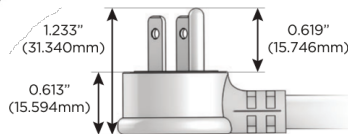

Plug:

Supplied with Low Profile Flat 45° Angle 120 VAC Plug

Optional Standard Straight 120 VAC Plug

Optional Straight 120 VAC Pass-through Plug

- CLEAN, COMPACT DESIGN
- STREAMLINED
- LOW PROFILE
- SIDE-EXITING CORDS
- PLUG & PLAY
- 6' AC CORD & PLUG (FLAT PLUG STANDARD)
- CUSTOMIZABLE CONFIGURATIONS AND FINISHES
- UL LISTED FOR MOUNTING IN FURNITURE
- 15A

M-POWER-5T

AC POWER & DATA CONNECTIVITY SOLUTION

M-POWER-5T-AEAH12-BZ5AAB

Specs:

Modules/Ports:

- A** Tamper Resistant AC Receptacle
- E** USB-A & USB-C (20W)
- H** HDMI
- 12** RJ 12

A E H 12

Distributed by