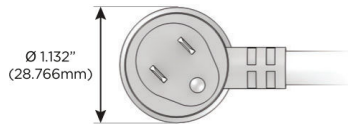

Plug:

Supplied with Low Profile Flat 45° Angle 120 VAC Plug

Optional Standard Straight 120 VAC Plug

Optional Straight 120 VAC Pass-through Plug

- CLEAN, COMPACT DESIGN
- STREAMLINED
- LOW PROFILE
- SIDE-EXITING CORDS
- PLUG & PLAY
- 6' AC CORD & PLUG (FLAT PLUG STANDARD)
- CUSTOMIZABLE CONFIGURATIONS AND FINISHES
- UL LISTED FOR MOUNTING IN FURNITURE
- 15A

M-POWER-5T

AC POWER & DATA CONNECTIVITY SOLUTION

M-POWER-5T-AEAH12-BZ5AAB

Specs:

Modules/Ports:

- A** Tamper Resistant AC Receptacle
- E** USB-A & USB-C (20W)
- H** HDMI
- 12** RJ 12

A E H 12

Distributed by