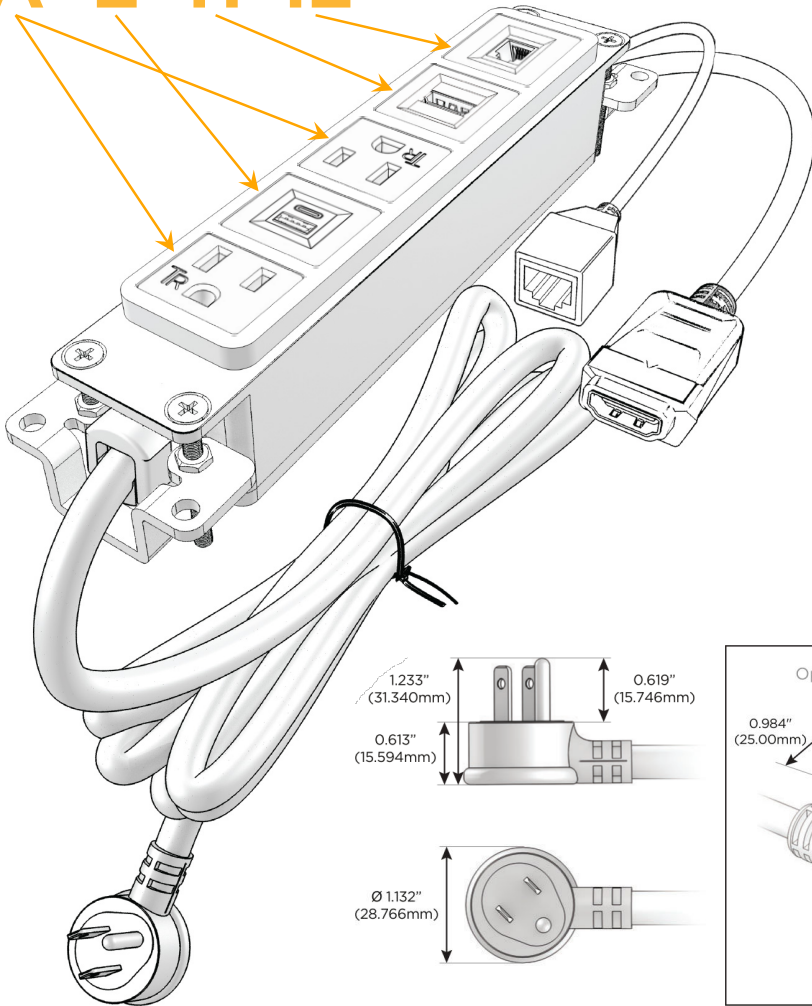

Bezel Finish: **ANTIQUED ARCHITECTURAL BRONZE (ABS)**

Custom Finishes Available M-POWER-5T-AEAH12-BZ5AAB

Features:

Module/Port Options:

- A** Tamper Resistant AC Receptacle
- E** USB-A & USB-C (20W)
- M** Double USB-A (Fast Charging Ports - 18W)
- H** HDMI
- 6** CAT 6
- 12** RJ 12
- X** Switched AC
- Y** 3-Way Switch (Low Voltage)
- V** USB-C (45W High Speed Charging Port)
- S** USB-C (25W High Speed Charging Port)
- R** Switched AC (Rocker Switch)
- D** Dimmer Switch

Plug:

Supplied with Low Profile Flat 45° Angle 120 VAC Plug

Optional Standard Straight 120 VAC Plug

Optional Straight 120 VAC Pass-through Plug

- CLEAN, COMPACT DESIGN
- STREAMLINED
- LOW PROFILE
- SIDE-EXITING CORDS
- PLUG & PLAY
- 6' AC CORD & PLUG (FLAT PLUG STANDARD)
- CUSTOMIZABLE CONFIGURATIONS AND FINISHES
- UL LISTED FOR MOUNTING IN FURNITURE
- 15A

M-POWER-5T

AC POWER & DATA CONNECTIVITY SOLUTION

M-POWER-5T-AEAH12-BZ5AAB

Specs:

Modules/Ports:

- A** Tamper Resistant AC Receptacle
- E** USB-A & USB-C (20W)
- H** HDMI
- 12** RJ 12

A E H 12

Distributed by