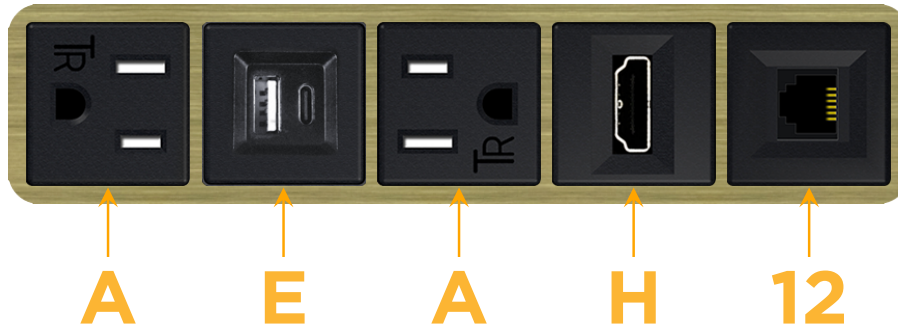

Bezel Finish: **BRASS ANTIQUED (ABS)**

Custom Finishes Available M-POWER-5T-AEAH12-BRAAB

Features:

Module/Port Options:

- A** Tamper Resistant AC Receptacle
- E** USB-A & USB-C (20W)
- M** Double USB-A (Fast Charging Ports - 18W)
- H** HDMI
- 6** CAT 6
- 12** RJ 12
- X** Switched AC
- Y** 3-Way Switch (Low Voltage)
- V** USB-C (45W High Speed Charging Port)
- S** USB-C (25W High Speed Charging Port)
- R** Switched AC (Rocker Switch)
- D** Dimmer Switch

Plug:

Supplied with Low Profile Flat 45° Angle 120 VAC Plug

Optional Standard Straight 120 VAC Plug

Optional Straight 120 VAC Pass-through Plug

- CLEAN, COMPACT DESIGN
- STREAMLINED
- LOW PROFILE
- SIDE-EXITING CORDS
- PLUG & PLAY
- 6' AC CORD & PLUG (FLAT PLUG STANDARD)
- CUSTOMIZABLE CONFIGURATIONS AND FINISHES
- UL LISTED FOR MOUNTING IN FURNITURE
- 15A

M-POWER-5T

AC POWER & DATA CONNECTIVITY SOLUTION

M-POWER-5T-AEAH12-BRAAB

Specs:

Modules/Ports:

- A** Tamper Resistant AC Receptacle
- E** USB-A & USB-C (20W)
- H** HDMI
- 12** RJ 12

A E H 12

Distributed by