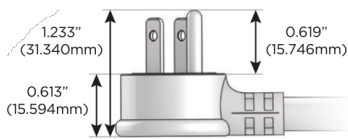

M-POWER-5T

AC POWER & DATA CONNECTIVITY SOLUTION

M-POWER-5T-AEAH12-BRAAB

Specs:

Modules/Ports:

- A** Tamper Resistant AC Receptacle
- E** USB-A & USB-C (20W)
- H** HDMI
- 12** RJ 12

A E H 12

Distributed by