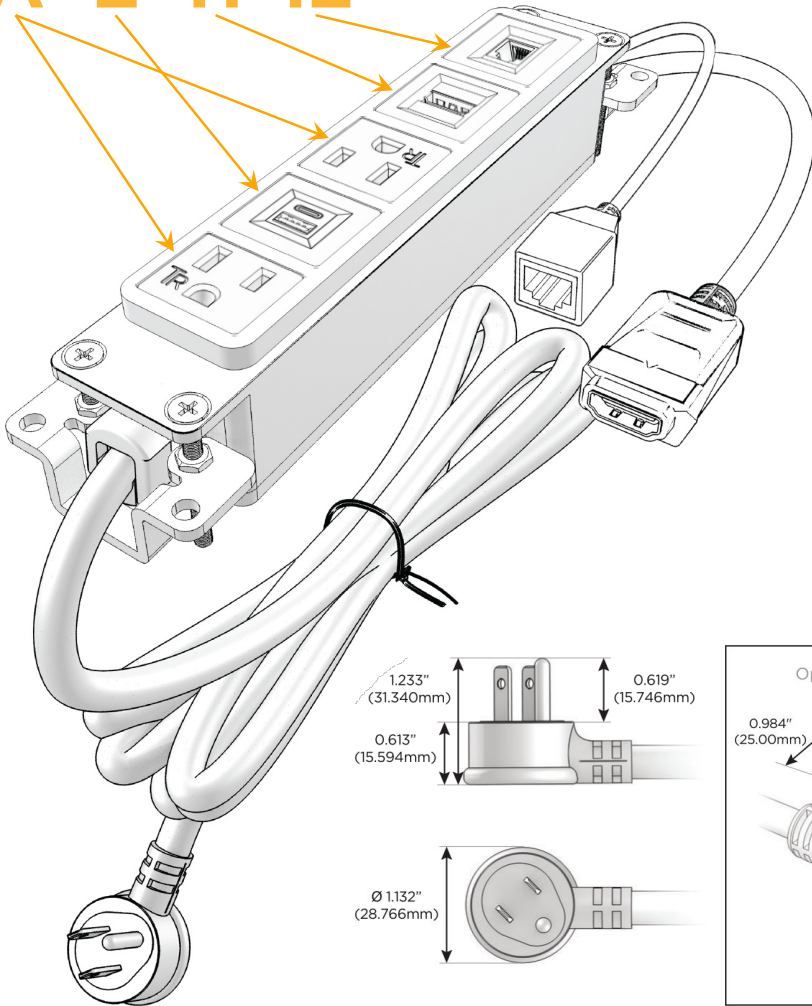

Bezel Finish: **BRASS ANTIQUED (ABS)**

Custom Finishes Available M-POWER-5T-AEAH12-BRAAB

Features:

Module/Port Options:

- A** Tamper Resistant AC Receptacle
- E** USB-A & USB-C (20W)
- M** Double USB-A (Fast Charging Ports - 18W)
- H** HDMI
- 6** CAT 6
- 12** RJ 12
- X** Switched AC
- Y** 3-Way Switch (Low Voltage)
- V** USB-C (45W High Speed Charging Port)
- S** USB-C (25W High Speed Charging Port)
- R** Switched AC (Rocker Switch)
- D** Dimmer Switch

Plug:

Supplied with Low Profile Flat 45° Angle 120 VAC Plug

Optional Standard Straight 120 VAC Plug

Optional Straight 120 VAC Pass-through Plug

- CLEAN, COMPACT DESIGN
- STREAMLINED
- LOW PROFILE
- SIDE-EXITING CORDS
- PLUG & PLAY
- 6' AC CORD & PLUG (FLAT PLUG STANDARD)
- CUSTOMIZABLE CONFIGURATIONS AND FINISHES
- UL LISTED FOR MOUNTING IN FURNITURE
- 15A

M-POWER-5T

AC POWER & DATA CONNECTIVITY SOLUTION

M-POWER-5T-AEAH12-BRAAB

Specs:

Modules/Ports:

- A** Tamper Resistant AC Receptacle
- E** USB-A & USB-C (20W)
- H** HDMI
- 12** RJ 12

A E H 12

Distributed by