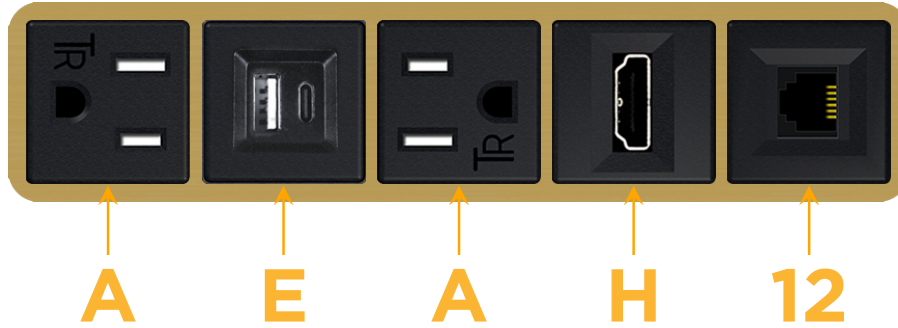

M-POWER-5T

AC POWER & DATA CONNECTIVITY SOLUTION

M-POWER-5T-AEAH12-BR4B

Distributed by

Mormax Company, Inc.

8 Westchester Plaza

Elmsford, NY 10523

914-699-0101

sales@mormax.com

mormax.com

Metro Light & Power's line of power & data solutions offers sophisticated design elements combined with greater ease of installation. Streamlined and low-profile, enhanced by side-exiting cords, our outlets advance the industry with their cutting edge look and feel. We believe flexibility is key, and we provide a variety of mounting options, including the ability to mount in limited spaces. Our outlets are available in many finishes and configurations, in addition to a custom color and finish capability for our clients.

Bezel Finish: **SOLID BRASS BRUSHED**

Custom Finishes Available M-POWER-5T-AEAH12-BR4B

Features:

Module/Port Options:

- **A** Tamper Resistant AC Receptacle
- **E** USB-A & USB-C (20W)
- **M** Double USB-A (Fast Charging Ports - 18W)
- **H** HDMI
- **6** CAT 6
- **12** RJ 12
- **X** Switched AC
- **Y** 3-Way Switch (Low Voltage)
- **V** USB-C (45W High Speed Charging Port)
- **S** USB-C (25W High Speed Charging Port)
- **R** Switched AC (Rocker Switch)
- **D** Dimmer Switch

Plug:

Supplied with Low Profile Flat 45° Angle 120 VAC Plug

Optional Standard Straight 120 VAC Plug

Optional Straight 120 VAC Pass-through Plug

- CLEAN, COMPACT DESIGN
- STREAMLINED
- LOW PROFILE
- SIDE-EXITING CORDS
- PLUG & PLAY
- 6' AC CORD & PLUG (FLAT PLUG STANDARD)
- CUSTOMIZABLE CONFIGURATIONS AND FINISHES
- UL LISTED FOR MOUNTING IN FURNITURE
- 15A