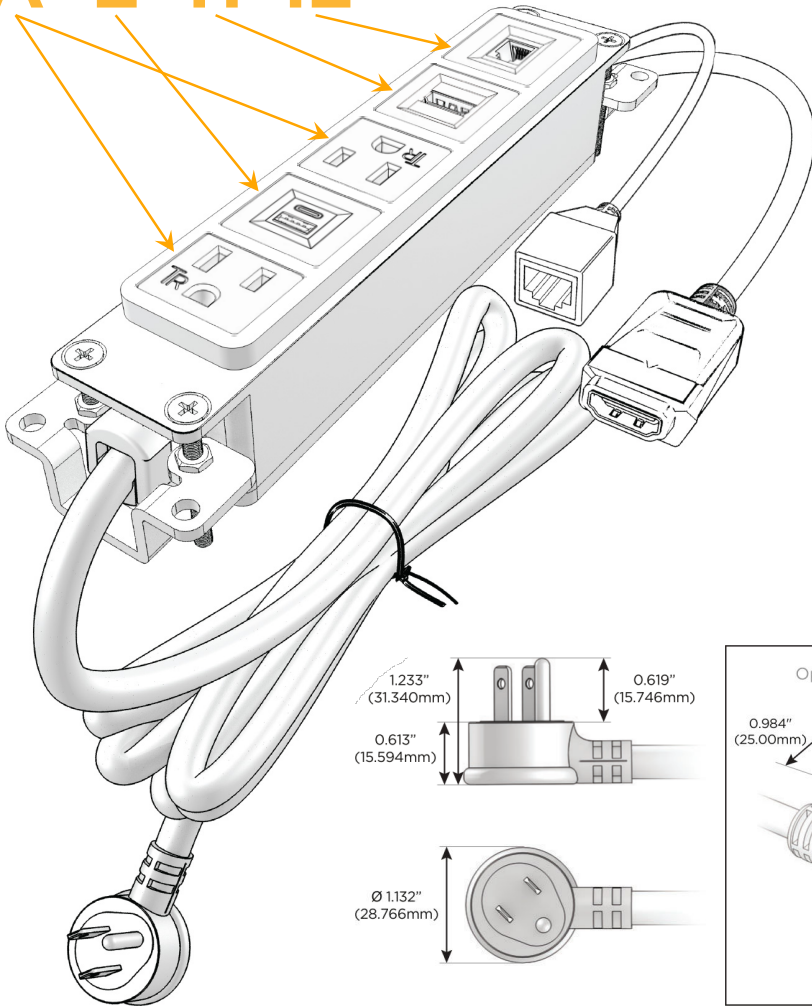

### Module/Port Options:

- A** Tamper Resistant AC Receptacle
- E** USB-A & USB-C (20W)
- M** Double USB-A (Fast Charging Ports - 18W)
- H** HDMI
- 6** CAT 6
- 12** RJ 12
- X** Switched AC
- Y** 3-Way Switch (Low Voltage)
- V** USB-C (45W High Speed Charging Port)
- S** USB-C (25W High Speed Charging Port)
- R** Switched AC (Rocker Switch)
- D** Dimmer Switch

### Plug:

Supplied with Low Profile Flat 45° Angle 120 VAC Plug

Optional Standard Straight 120 VAC Plug

Optional Straight 120 VAC Pass-through Plug

- CLEAN, COMPACT DESIGN
- STREAMLINED
- LOW PROFILE
- SIDE-EXITING CORDS
- PLUG & PLAY
- 6' AC CORD & PLUG (FLAT PLUG STANDARD)
- CUSTOMIZABLE CONFIGURATIONS AND FINISHES
- UL LISTED FOR MOUNTING IN FURNITURE
- 15A

# M-POWER-5T

AC POWER & DATA CONNECTIVITY SOLUTION

M-POWER-5T-AEAH12-BR4B

Specs:

**Modules/Ports:**

- A** Tamper Resistant AC Receptacle
- E** USB-A & USB-C (20W)
- H** HDMI
- 12** RJ 12

**A E H 12**

Distributed by