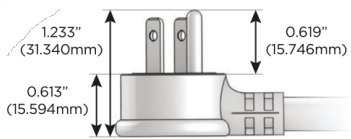

M-POWER-5T

AC POWER & DATA CONNECTIVITY SOLUTION

M-POWER-5T-AEAH12-B2AB

Specs:

Modules/Ports:

- A** Tamper Resistant AC Receptacle
- E** USB-A & USB-C (20W)
- H** HDMI
- 12** RJ 12

A E H 12

Distributed by