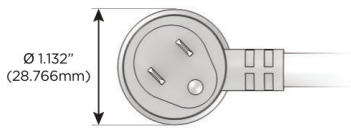

Plug:

Supplied with Low Profile Flat 45° Angle 120 VAC Plug

Optional Standard Straight 120 VAC Plug

Optional Straight 120 VAC Pass-through Plug

- CLEAN, COMPACT DESIGN
- STREAMLINED
- LOW PROFILE
- SIDE-EXITING CORDS
- PLUG & PLAY
- 6' AC CORD & PLUG (FLAT PLUG STANDARD)
- CUSTOMIZABLE CONFIGURATIONS AND FINISHES
- UL LISTED FOR MOUNTING IN FURNITURE
- 15A

M-POWER-5T

AC POWER & DATA CONNECTIVITY SOLUTION

M-POWER-5T-AEAH12-B2AB

Specs:

Modules/Ports:

- A** Tamper Resistant AC Receptacle
- E** USB-A & USB-C (20W)
- H** HDMI
- 12** RJ 12

A E H 12

Distributed by