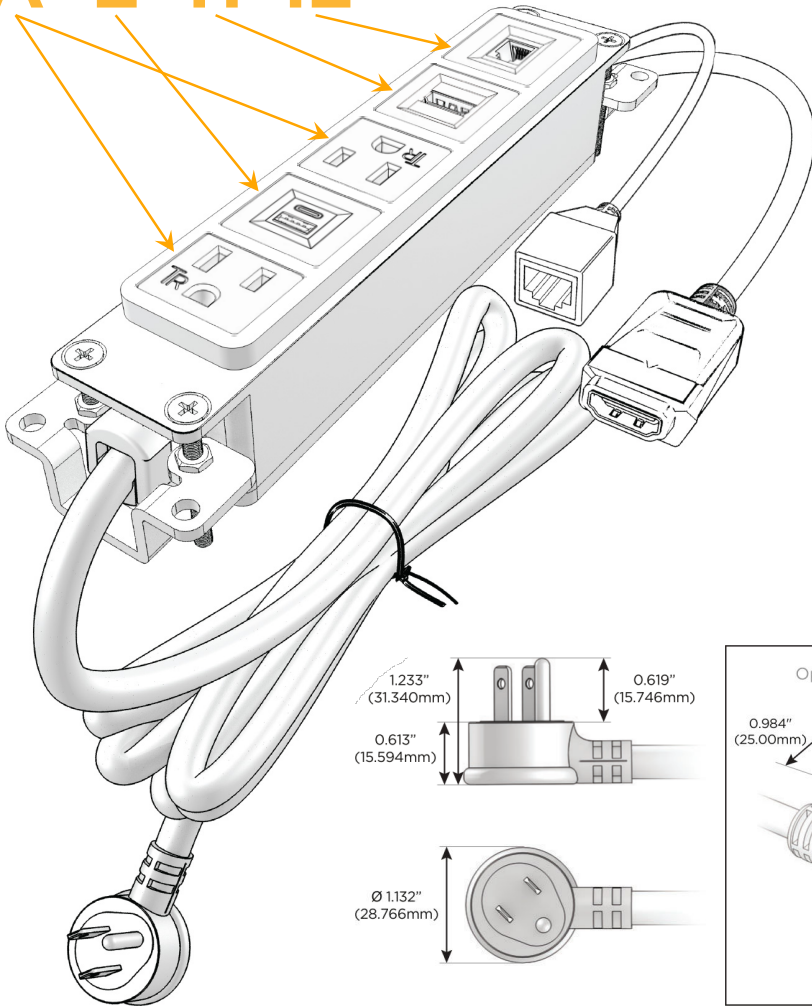

Bezel Finish: **SATIN BLACK (ABS)**

Custom Finishes Available M-POWER-5T-AEAH12-B2AB

Features:

Module/Port Options:

- A** Tamper Resistant AC Receptacle
- E** USB-A & USB-C (20W)
- M** Double USB-A (Fast Charging Ports - 18W)
- H** HDMI
- 6** CAT 6
- 12** RJ 12
- X** Switched AC
- Y** 3-Way Switch (Low Voltage)
- V** USB-C (45W High Speed Charging Port)
- S** USB-C (25W High Speed Charging Port)
- R** Switched AC (Rocker Switch)
- D** Dimmer Switch

Plug:

Supplied with Low Profile Flat 45° Angle 120 VAC Plug

Optional Standard Straight 120 VAC Plug

Optional Straight 120 VAC Pass-through Plug

- CLEAN, COMPACT DESIGN
- STREAMLINED
- LOW PROFILE
- SIDE-EXITING CORDS
- PLUG & PLAY
- 6' AC CORD & PLUG (FLAT PLUG STANDARD)
- CUSTOMIZABLE CONFIGURATIONS AND FINISHES
- UL LISTED FOR MOUNTING IN FURNITURE
- 15A

M-POWER-5T

AC POWER & DATA CONNECTIVITY SOLUTION

M-POWER-5T-AEAH12-B2AB

Specs:

Modules/Ports:

- A** Tamper Resistant AC Receptacle
- E** USB-A & USB-C (20W)
- H** HDMI
- 12** RJ 12

A E H 12

Distributed by