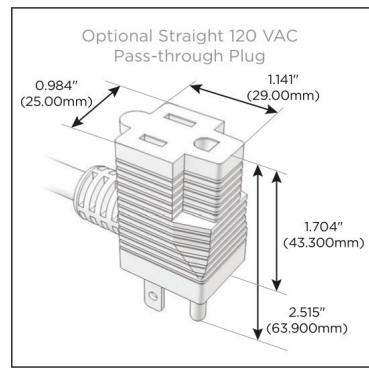

Plug:

Supplied with Low Profile Flat 45° Angle 120 VAC Plug

Optional Standard Straight 120 VAC Plug

Optional Straight 120 VAC Pass-through Plug

- CLEAN, COMPACT DESIGN
- STREAMLINED
- LOW PROFILE
- SIDE-EXITING CORDS
- PLUG & PLAY
- 6' AC CORD & PLUG (FLAT PLUG STANDARD)
- CUSTOMIZABLE CONFIGURATIONS AND FINISHES
- UL LISTED FOR MOUNTING IN FURNITURE
- 15A

M-POWER-5T

AC POWER & DATA CONNECTIVITY SOLUTION

M-POWER-5T-AEAH12-B2AB

Specs:

Modules/Ports:

- A** Tamper Resistant AC Receptacle
- E** USB-A & USB-C (20W)
- H** HDMI
- 12** RJ 12

A E H 12

Distributed by