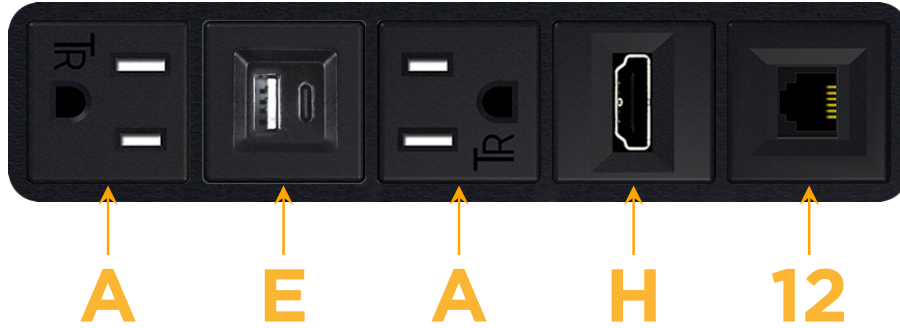

Bezel Finish: **SATIN BLACK (ABS)**

Custom Finishes Available M-POWER-5T-AEAH12-B2AB

Features:

Module/Port Options:

- A** Tamper Resistant AC Receptacle
- E** USB-A & USB-C (20W)
- M** Double USB-A (Fast Charging Ports - 18W)
- H** HDMI
- 6** CAT 6
- 12** RJ 12
- X** Switched AC
- Y** 3-Way Switch (Low Voltage)
- V** USB-C (45W High Speed Charging Port)
- S** USB-C (25W High Speed Charging Port)
- R** Switched AC (Rocker Switch)
- D** Dimmer Switch

Plug:

Supplied with Low Profile Flat 45° Angle 120 VAC Plug

Optional Standard Straight 120 VAC Plug

Optional Straight 120 VAC Pass-through Plug

- CLEAN, COMPACT DESIGN
- STREAMLINED
- LOW PROFILE
- SIDE-EXITING CORDS
- PLUG & PLAY
- 6' AC CORD & PLUG (FLAT PLUG STANDARD)
- CUSTOMIZABLE CONFIGURATIONS AND FINISHES
- UL LISTED FOR MOUNTING IN FURNITURE
- 15A

M-POWER-5T

AC POWER & DATA CONNECTIVITY SOLUTION

M-POWER-5T-AEAH12-B2AB

Specs:

Modules/Ports:

- A** Tamper Resistant AC Receptacle
- E** USB-A & USB-C (20W)
- H** HDMI
- 12** RJ 12

A E H 12

Distributed by