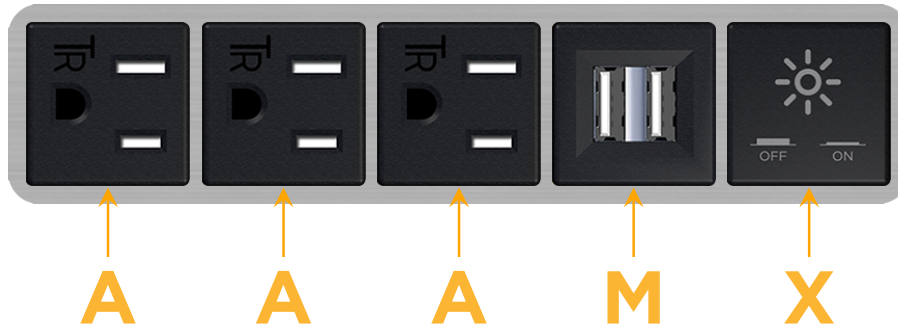

M-POWER-5T

AC POWER & DATA CONNECTIVITY SOLUTION

M-POWER-5T-AAAMX-SS4AB

Distributed by

Mormax Company, Inc.

8 Westchester Plaza

Elmsford, NY 10523

914-699-0101

sales@mormax.com

mormax.com

Metro Light & Power's line of power & data solutions offers sophisticated design elements combined with greater ease of installation. Streamlined and low-profile, enhanced by side-exiting cords, our outlets advance the industry with their cutting edge look and feel. We believe flexibility is key, and we provide a variety of mounting options, including the ability to mount in limited spaces. Our outlets are available in many finishes and configurations, in addition to a custom color and finish capability for our clients.

Bezel Finish: **BRUSHED STAINLESS (ABS)**

Custom Finishes Available M-POWER-5T-AAAMX-SS4AB

Features:

Module/Port Options:

- **A** Tamper Resistant AC Receptacle
- **E** USB-A & USB-C (20W)
- **M** Double USB-A (Fast Charging Ports - 18W)
- **H** HDMI
- **6** CAT 6
- **12** RJ 12
- **X** Switched AC
- **Y** 3-Way Switch (Low Voltage)
- **V** USB-C (45W High Speed Charging Port)
- **S** USB-C (25W High Speed Charging Port)
- **R** Switched AC (Rocker Switch)
- **D** Dimmer Switch

Plug:

Supplied with Low Profile Flat 45° Angle 120 VAC Plug

Optional Standard Straight 120 VAC Plug

Optional Straight 120 VAC Pass-through Plug

- CLEAN, COMPACT DESIGN
- STREAMLINED
- LOW PROFILE
- SIDE-EXITING CORDS
- PLUG & PLAY
- 6' AC CORD & PLUG (FLAT PLUG STANDARD)
- CUSTOMIZABLE CONFIGURATIONS AND FINISHES
- UL LISTED FOR MOUNTING IN FURNITURE
- 15A