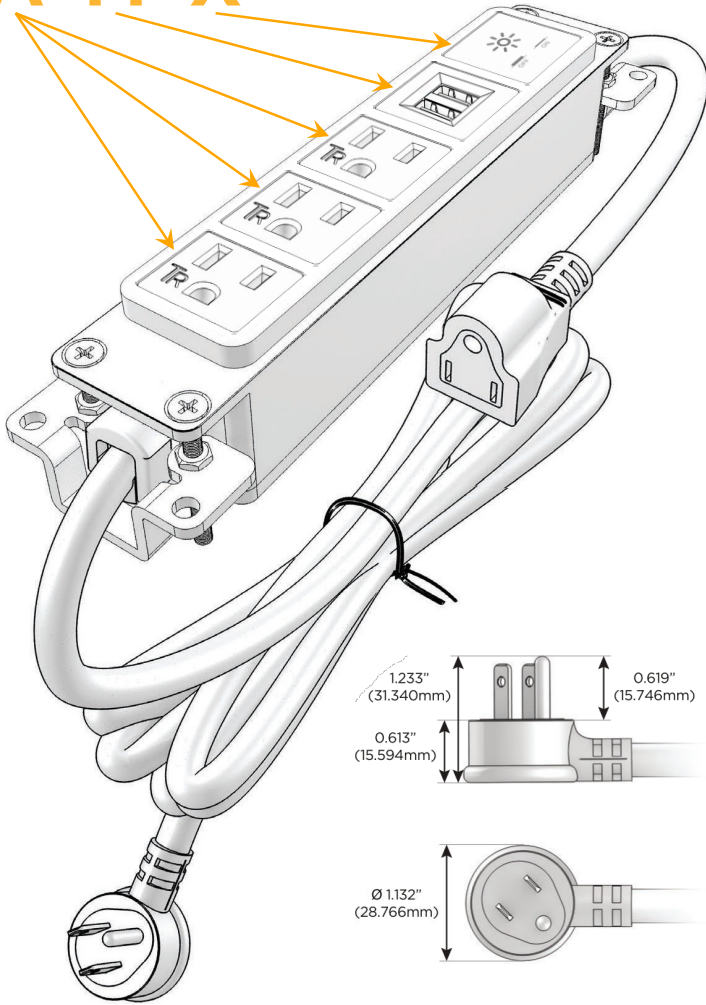

M-POWER-5T

AC POWER & DATA CONNECTIVITY SOLUTION

M-POWER-5T-AAAMX-SS4AB

Specs:

Modules/Ports:

- **A** Tamper Resistant AC Receptacle
- **M** Double USB-A (Fast Charging Ports - 18W)
- **X** Switched AC

A M X