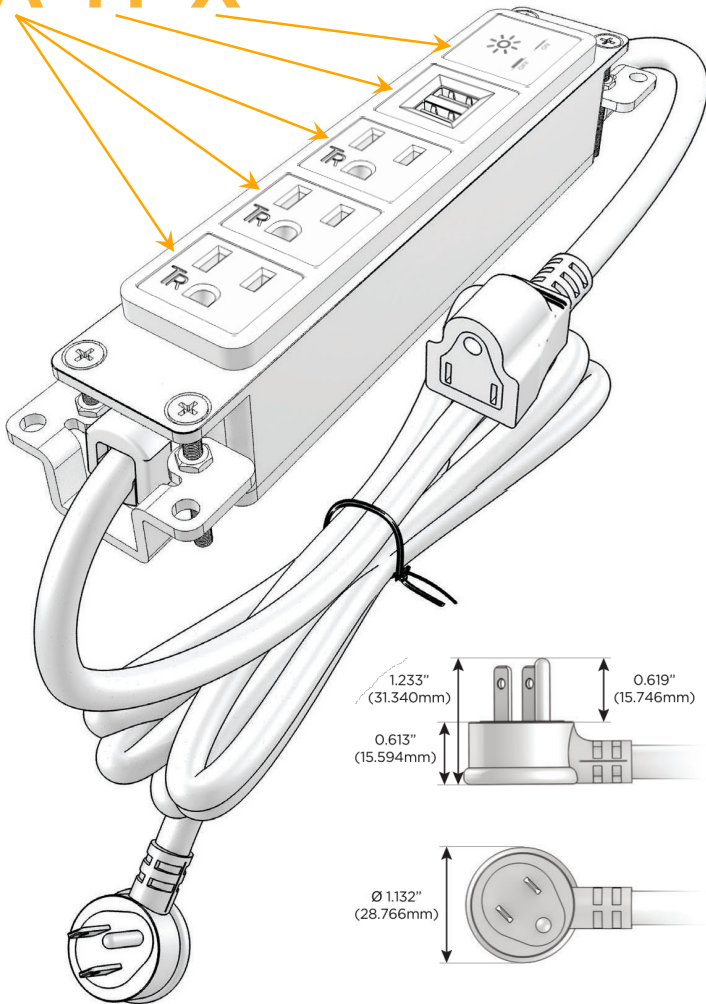

M-POWER-5T

AC POWER & DATA CONNECTIVITY SOLUTION

M-POWER-5T-AAAMX-SAB

Specs:

Modules/Ports:

- **A** Tamper Resistant AC Receptacle
- **M** Double USB-A (Fast Charging Ports - 18W)
- **X** Switched AC

A M X