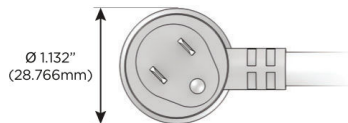

M-POWER-5T

AC POWER & DATA CONNECTIVITY SOLUTION

M-POWER-5T-AAAMX-SAB

Specs:

Modules/Ports:

- **A** Tamper Resistant AC Receptacle
- **M** Double USB-A (Fast Charging Ports - 18W)
- **X** Switched AC

A M X