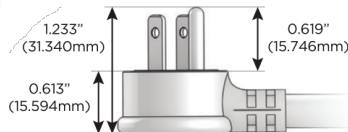

M-POWER-5T

AC POWER & DATA CONNECTIVITY SOLUTION

M-POWER-5T-AAAMX-SAB

Specs:

Modules/Ports:

- **A** Tamper Resistant AC Receptacle
- **M** Double USB-A (Fast Charging Ports - 18W)
- **X** Switched AC

A M X