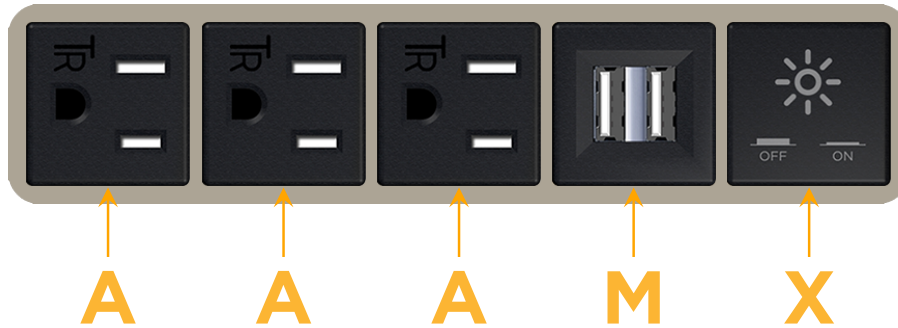

M-POWER-5T

AC POWER & DATA CONNECTIVITY SOLUTION

M-POWER-5T-AAAMX-SAB

Distributed by

Mormax Company, Inc.

8 Westchester Plaza

Elmsford, NY 10523

914-699-0101

sales@mormax.com

mormax.com

Metro Light & Power's line of power & data solutions offers sophisticated design elements combined with greater ease of installation. Streamlined and low-profile, enhanced by side-exiting cords, our outlets advance the industry with their cutting edge look and feel. We believe flexibility is key, and we provide a variety of mounting options, including the ability to mount in limited spaces. Our outlets are available in many finishes and configurations, in addition to a custom color and finish capability for our clients.

Bezel Finish: **SATIN NICKEL (ABS)**

Custom Finishes Available M-POWER-5T-AAAMX-SAB

Features:

Module/Port Options:

- **A** Tamper Resistant AC Receptacle
- **E** USB-A & USB-C (20W)
- **M** Double USB-A (Fast Charging Ports - 18W)
- **H** HDMI
- **6** CAT 6
- **12** RJ 12
- **X** Switched AC
- **Y** 3-Way Switch (Low Voltage)
- **V** USB-C (45W High Speed Charging Port)
- **S** USB-C (25W High Speed Charging Port)
- **R** Switched AC (Rocker Switch)
- **D** Dimmer Switch

Plug:

Supplied with Low Profile Flat 45° Angle 120 VAC Plug

Optional Standard Straight 120 VAC Plug

Optional Straight 120 VAC Pass-through Plug

- CLEAN, COMPACT DESIGN
- STREAMLINED
- LOW PROFILE
- SIDE-EXITING CORDS
- PLUG & PLAY
- 6' AC CORD & PLUG (FLAT PLUG STANDARD)
- CUSTOMIZABLE CONFIGURATIONS AND FINISHES
- UL LISTED FOR MOUNTING IN FURNITURE
- 15A