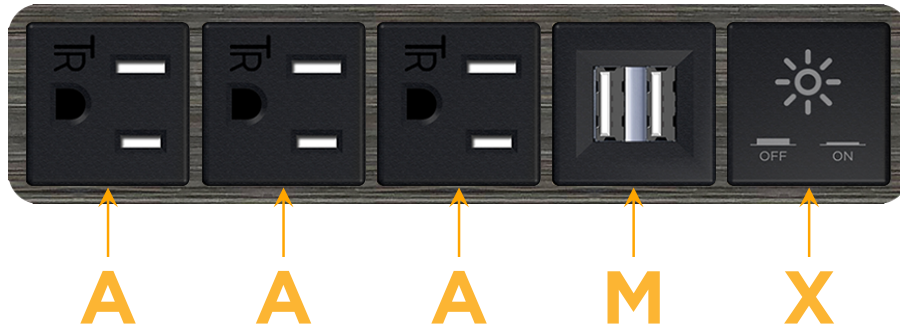

sales@mormax.com

mormax.com

Metro Light & Power's line of power & data solutions offers sophisticated design elements combined with greater ease of installation. Streamlined and low-profile, enhanced by side-exiting cords, our outlets advance the industry with their cutting edge look and feel. We believe flexibility is key, and we provide a variety of mounting options, including the ability to mount in limited spaces. Our outlets are available in many finishes and configurations, in addition to a custom color and finish capability for our clients.

Bezel Finish: **GUNMETAL (ABS)**

Custom Finishes Available M-POWER-5T-AAAMX-S3AB

Features:

Module/Port Options:

- A** Tamper Resistant AC Receptacle
- E** USB-A & USB-C (20W)
- M** Double USB-A (Fast Charging Ports - 18W)
- H** HDMI
- 6** CAT 6
- 12** RJ 12
- X** Switched AC
- Y** 3-Way Switch (Low Voltage)
- V** USB-C (45W High Speed Charging Port)
- S** USB-C (25W High Speed Charging Port)
- R** Switched AC (Rocker Switch)
- D** Dimmer Switch

Plug:

Supplied with Low Profile Flat 45° Angle 120 VAC Plug

Optional Standard Straight 120 VAC Plug

Optional Straight 120 VAC Pass-through Plug

- CLEAN, COMPACT DESIGN
- STREAMLINED
- LOW PROFILE
- SIDE-EXITING CORDS
- PLUG & PLAY
- 6' AC CORD & PLUG (FLAT PLUG STANDARD)
- CUSTOMIZABLE CONFIGURATIONS AND FINISHES
- UL LISTED FOR MOUNTING IN FURNITURE
- 15A

M-POWER-5T

AC POWER & DATA CONNECTIVITY SOLUTION

M-POWER-5T-AAAMX-S3AB

Specs:

Modules/Ports:

- A** Tamper Resistant AC Receptacle
- M** Double USB-A (Fast Charging Ports - 18W)
- X** Switched AC

A M X

Distributed by