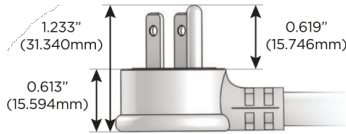

M-POWER-5T

AC POWER & DATA CONNECTIVITY SOLUTION

M-POWER-5T-AAAMX-S3AB

Specs:

Modules/Ports:

- A** Tamper Resistant AC Receptacle
- M** Double USB-A (Fast Charging Ports - 18W)
- X** Switched AC

A M X

Distributed by