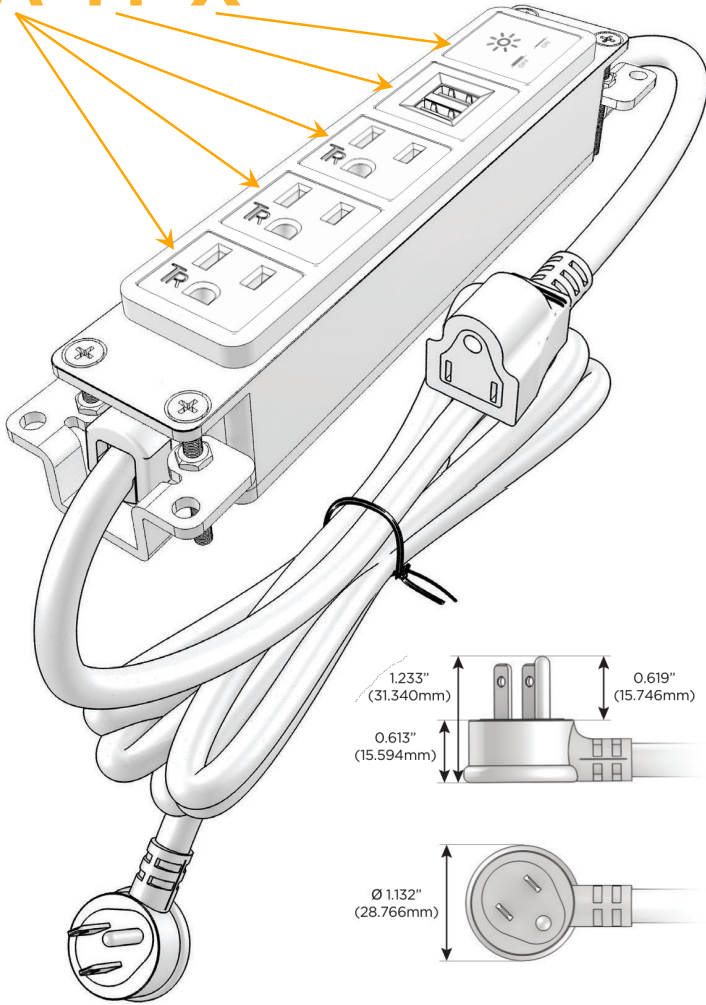

Bezel Finish: **GUNMETAL (ABS)**

Custom Finishes Available M-POWER-5T-AAAMX-S3AB

Features:

Module/Port Options:

- A** Tamper Resistant AC Receptacle
- E** USB-A & USB-C (20W)
- M** Double USB-A (Fast Charging Ports - 18W)
- H** HDMI
- 6** CAT 6
- 12** RJ 12
- X** Switched AC
- Y** 3-Way Switch (Low Voltage)
- V** USB-C (45W High Speed Charging Port)
- S** USB-C (25W High Speed Charging Port)
- R** Switched AC (Rocker Switch)
- D** Dimmer Switch

Plug:

Supplied with Low Profile Flat 45° Angle 120 VAC Plug

Optional Standard Straight 120 VAC Plug

Optional Straight 120 VAC Pass-through Plug

- CLEAN, COMPACT DESIGN
- STREAMLINED
- LOW PROFILE
- SIDE-EXITING CORDS
- PLUG & PLAY
- 6' AC CORD & PLUG (FLAT PLUG STANDARD)
- CUSTOMIZABLE CONFIGURATIONS AND FINISHES
- UL LISTED FOR MOUNTING IN FURNITURE
- 15A

M-POWER-5T

AC POWER & DATA CONNECTIVITY SOLUTION

M-POWER-5T-AAAMX-S3AB

Specs:

Modules/Ports:

- A** Tamper Resistant AC Receptacle
- M** Double USB-A (Fast Charging Ports - 18W)
- X** Switched AC

A M X

Distributed by