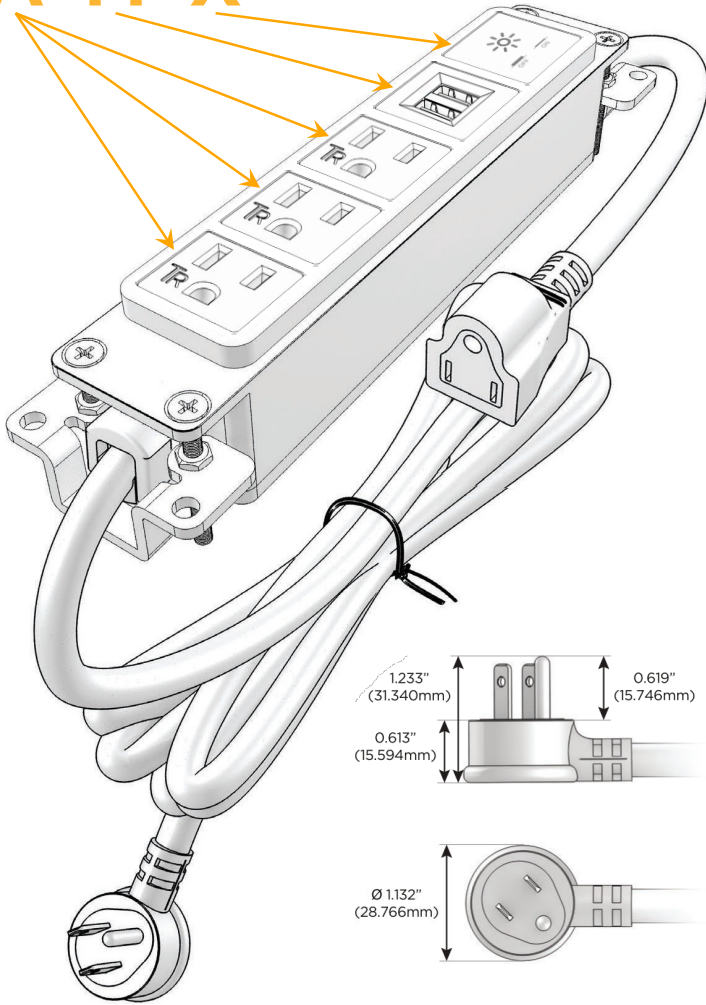

Bezel Finish: **COPPER (ABS)**

Custom Finishes Available M-POWER-5T-AAAMX-CUAB

Features:

Module/Port Options:

- A** Tamper Resistant AC Receptacle
- E** USB-A & USB-C (20W)
- M** Double USB-A (Fast Charging Ports - 18W)
- H** HDMI
- 6** CAT 6
- 12** RJ 12
- X** Switched AC
- Y** 3-Way Switch (Low Voltage)
- V** USB-C (45W High Speed Charging Port)
- S** USB-C (25W High Speed Charging Port)
- R** Switched AC (Rocker Switch)
- D** Dimmer Switch

Plug:

Supplied with Low Profile Flat 45° Angle 120 VAC Plug

Optional Standard Straight 120 VAC Plug

Optional Straight 120 VAC Pass-through Plug

- CLEAN, COMPACT DESIGN
- STREAMLINED
- LOW PROFILE
- SIDE-EXITING CORDS
- PLUG & PLAY
- 6' AC CORD & PLUG (FLAT PLUG STANDARD)
- CUSTOMIZABLE CONFIGURATIONS AND FINISHES
- UL LISTED FOR MOUNTING IN FURNITURE
- 15A

M-POWER-5T

AC POWER & DATA CONNECTIVITY SOLUTION

M-POWER-5T-AAAMX-CUAB

Specs:

Modules/Ports:

- A** Tamper Resistant AC Receptacle
- M** Double USB-A (Fast Charging Ports - 18W)
- X** Switched AC

A M X

Distributed by