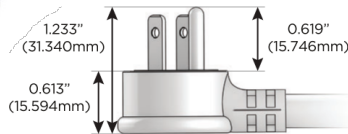

M-POWER-5T

AC POWER & DATA CONNECTIVITY SOLUTION

M-POWER-5T-AAAMX-CUAB

Specs:

Modules/Ports:

- A** Tamper Resistant AC Receptacle
- M** Double USB-A (Fast Charging Ports - 18W)
- X** Switched AC

A M X

Distributed by