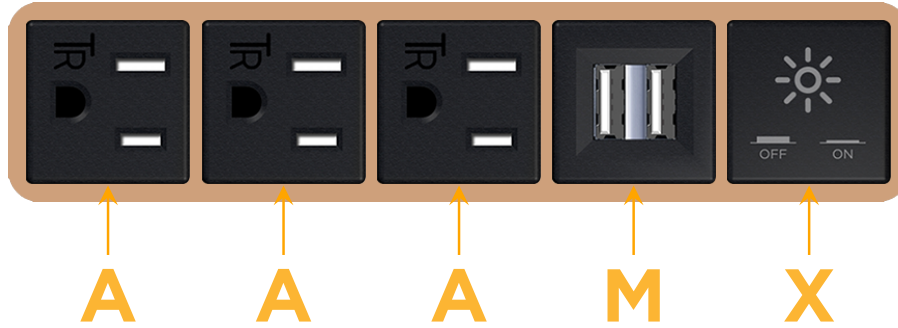

sales@mormax.com

mormax.com

Metro Light & Power's line of power & data solutions offers sophisticated design elements combined with greater ease of installation. Streamlined and low-profile, enhanced by side-exiting cords, our outlets advance the industry with their cutting edge look and feel. We believe flexibility is key, and we provide a variety of mounting options, including the ability to mount in limited spaces. Our outlets are available in many finishes and configurations, in addition to a custom color and finish capability for our clients.

Bezel Finish: **COPPER (ABS)**

Custom Finishes Available M-POWER-5T-AAAMX-CUAB

Features:

Module/Port Options:

- A** Tamper Resistant AC Receptacle
- E** USB-A & USB-C (20W)
- M** Double USB-A (Fast Charging Ports - 18W)
- H** HDMI
- 6** CAT 6
- 12** RJ 12
- X** Switched AC
- Y** 3-Way Switch (Low Voltage)
- V** USB-C (45W High Speed Charging Port)
- S** USB-C (25W High Speed Charging Port)
- R** Switched AC (Rocker Switch)
- D** Dimmer Switch

Plug:

Supplied with Low Profile Flat 45° Angle 120 VAC Plug

Optional Standard Straight 120 VAC Plug

Optional Straight 120 VAC Pass-through Plug

- CLEAN, COMPACT DESIGN
- STREAMLINED
- LOW PROFILE
- SIDE-EXITING CORDS
- PLUG & PLAY
- 6' AC CORD & PLUG (FLAT PLUG STANDARD)
- CUSTOMIZABLE CONFIGURATIONS AND FINISHES
- UL LISTED FOR MOUNTING IN FURNITURE
- 15A

M-POWER-5T

AC POWER & DATA CONNECTIVITY SOLUTION

M-POWER-5T-AAAMX-CUAB

Specs:

Modules/Ports:

- A** Tamper Resistant AC Receptacle
- M** Double USB-A (Fast Charging Ports - 18W)
- X** Switched AC

A M X

Distributed by