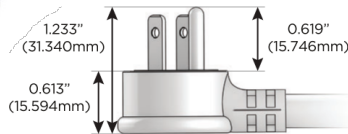

M-POWER-5T

AC POWER & DATA CONNECTIVITY SOLUTION

M-POWER-5T-AAAMX-CRAB

Specs:

Modules/Ports:

- A** Tamper Resistant AC Receptacle
- M** Double USB-A (Fast Charging Ports - 18W)
- X** Switched AC

A M X

Distributed by