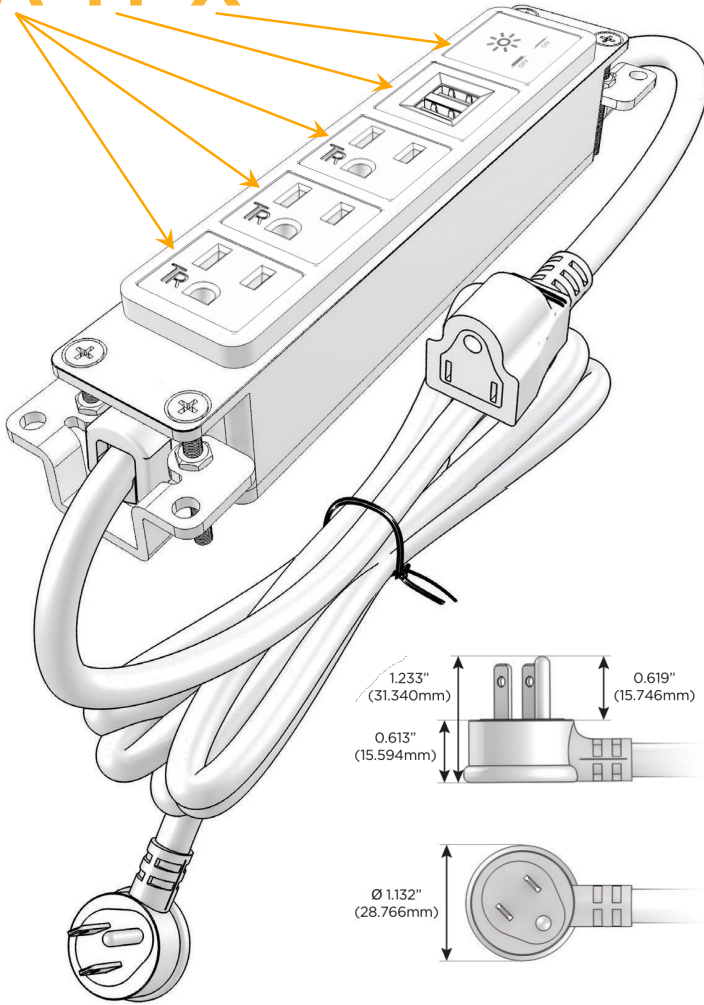

Bezel Finish: **CHROME (ABS)**
Custom Finishes Available M-POWER-5T-AAAMX-CRAB

Features:

Module/Port Options:

- A** Tamper Resistant AC Receptacle
- E** USB-A & USB-C (20W)
- M** Double USB-A (Fast Charging Ports - 18W)
- H** HDMI
- 6** CAT 6
- 12** RJ 12
- X** Switched AC
- Y** 3-Way Switch (Low Voltage)
- V** USB-C (45W High Speed Charging Port)
- S** USB-C (25W High Speed Charging Port)
- R** Switched AC (Rocker Switch)
- D** Dimmer Switch

Plug:

Supplied with Low Profile Flat 45° Angle 120 VAC Plug

Optional Standard Straight 120 VAC Plug

Optional Straight 120 VAC Pass-through Plug

- CLEAN, COMPACT DESIGN
- STREAMLINED
- LOW PROFILE
- SIDE-EXITING CORDS
- PLUG & PLAY
- 6' AC CORD & PLUG (FLAT PLUG STANDARD)
- CUSTOMIZABLE CONFIGURATIONS AND FINISHES
- UL LISTED FOR MOUNTING IN FURNITURE
- 15A

M-POWER-5T

AC POWER & DATA CONNECTIVITY SOLUTION

M-POWER-5T-AAAMX-CRAB

Specs:

Modules/Ports:

- A** Tamper Resistant AC Receptacle
- M** Double USB-A (Fast Charging Ports - 18W)
- X** Switched AC

A M X

Distributed by