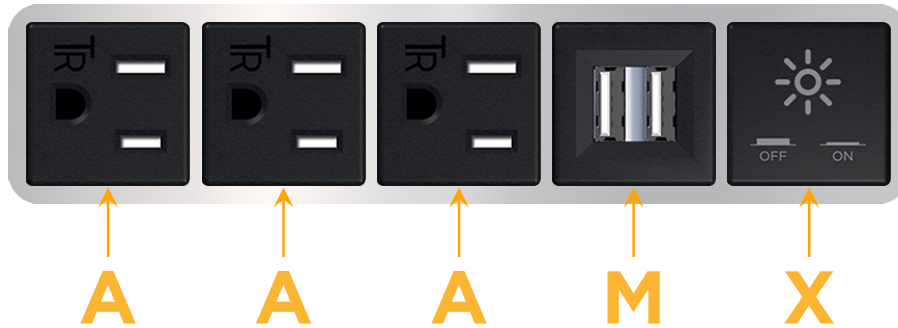

sales@mormax.com

mormax.com

Metro Light & Power's line of power & data solutions offers sophisticated design elements combined with greater ease of installation. Streamlined and low-profile, enhanced by side-exiting cords, our outlets advance the industry with their cutting edge look and feel. We believe flexibility is key, and we provide a variety of mounting options, including the ability to mount in limited spaces. Our outlets are available in many finishes and configurations, in addition to a custom color and finish capability for our clients.

Bezel Finish: **CHROME (ABS)**
Custom Finishes Available M-POWER-5T-AAAMX-CRAB

Features:

Module/Port Options:

- A** Tamper Resistant AC Receptacle
- E** USB-A & USB-C (20W)
- M** Double USB-A (Fast Charging Ports - 18W)
- H** HDMI
- 6** CAT 6
- 12** RJ 12
- X** Switched AC
- Y** 3-Way Switch (Low Voltage)
- V** USB-C (45W High Speed Charging Port)
- S** USB-C (25W High Speed Charging Port)
- R** Switched AC (Rocker Switch)
- D** Dimmer Switch

Plug:

Supplied with Low Profile Flat 45° Angle 120 VAC Plug

Optional Standard Straight 120 VAC Plug

Optional Straight 120 VAC Pass-through Plug

- CLEAN, COMPACT DESIGN
- STREAMLINED
- LOW PROFILE
- SIDE-EXITING CORDS
- PLUG & PLAY
- 6' AC CORD & PLUG (FLAT PLUG STANDARD)
- CUSTOMIZABLE CONFIGURATIONS AND FINISHES
- UL LISTED FOR MOUNTING IN FURNITURE
- 15A

M-POWER-5T

AC POWER & DATA CONNECTIVITY SOLUTION

M-POWER-5T-AAAMX-CRAB

Specs:

Modules/Ports:

- A** Tamper Resistant AC Receptacle
- M** Double USB-A (Fast Charging Ports - 18W)
- X** Switched AC

A M X

Distributed by