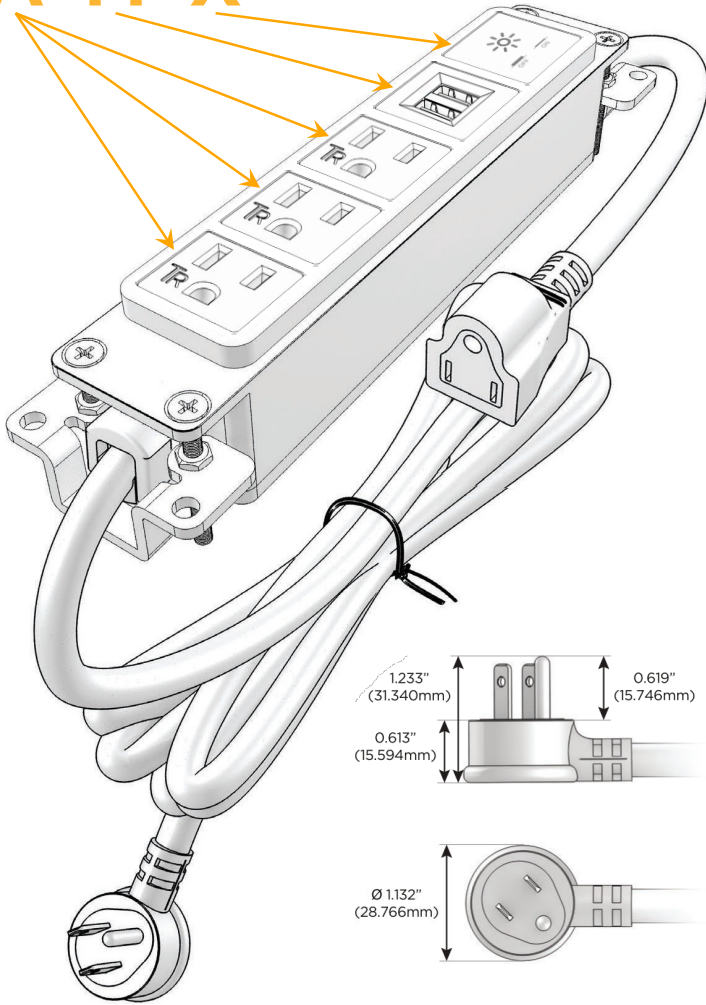

M-POWER-5T

AC POWER & DATA CONNECTIVITY SOLUTION

M-POWER-5T-AAAMX-CHAB

Specs:

Modules/Ports:

- **A** Tamper Resistant AC Receptacle
- **M** Double USB-A (Fast Charging Ports - 18W)
- **X** Switched AC

A M X