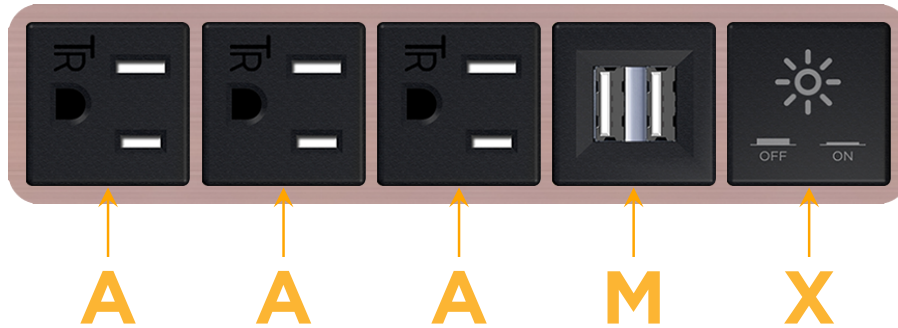

Bezel Finish: **CHAMPAGNE (ABS)**

Custom Finishes Available M-POWER-5T-AAAMX-CHAB

Features:

**Module/Port Options:**

- A** Tamper Resistant AC Receptacle
- E** USB-A & USB-C (20W)
- M** Double USB-A (Fast Charging Ports - 18W)
- H** HDMI
- 6** CAT 6
- 12** RJ 12
- X** Switched AC
- Y** 3-Way Switch (Low Voltage)
- V** USB-C (45W High Speed Charging Port)
- S** USB-C (25W High Speed Charging Port)
- R** Switched AC (Rocker Switch)
- D** Dimmer Switch

**Plug:**

Supplied with Low Profile Flat 45° Angle 120 VAC Plug

Optional Standard Straight 120 VAC Plug

Optional Straight 120 VAC Pass-through Plug

- CLEAN, COMPACT DESIGN
- STREAMLINED
- LOW PROFILE
- SIDE-EXITING CORDS
- PLUG & PLAY
- 6' AC CORD & PLUG (FLAT PLUG STANDARD)
- CUSTOMIZABLE CONFIGURATIONS AND FINISHES
- UL LISTED FOR MOUNTING IN FURNITURE
- 15A

### Modules/Ports:

- A** Tamper Resistant AC Receptacle
- M** Double USB-A (Fast Charging Ports - 18W)
- X** Switched AC