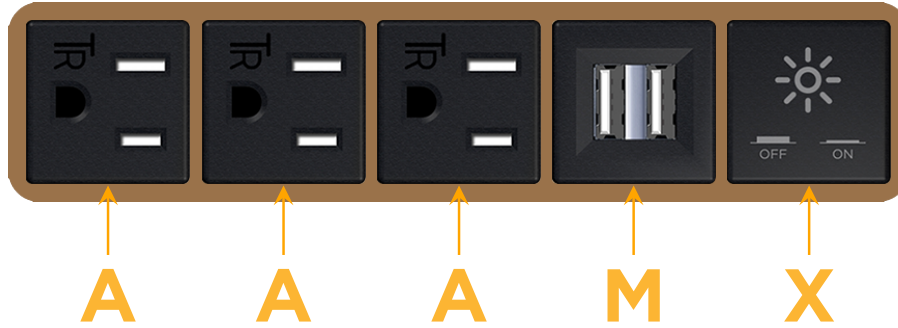

M-POWER-5T

AC POWER & DATA CONNECTIVITY SOLUTION

M-POWER-5T-AAAMX-BZB

Distributed by

Mormax Company, Inc.

8 Westchester Plaza

Elmsford, NY 10523

914-699-0101

sales@mormax.com

mormax.com

Metro Light & Power's line of power & data solutions offers sophisticated design elements combined with greater ease of installation. Streamlined and low-profile, enhanced by side-exiting cords, our outlets advance the industry with their cutting edge look and feel. We believe flexibility is key, and we provide a variety of mounting options, including the ability to mount in limited spaces. Our outlets are available in many finishes and configurations, in addition to a custom color and finish capability for our clients.

Bezel Finish: **SOLID BRONZE**

Custom Finishes Available M-POWER-5T-AAAMX-BZB

Features:

Module/Port Options:

- **A** Tamper Resistant AC Receptacle
- **E** USB-A & USB-C (20W)
- **M** Double USB-A (Fast Charging Ports - 18W)
- **H** HDMI
- **6** CAT 6
- **12** RJ 12
- **X** Switched AC
- **Y** 3-Way Switch (Low Voltage)
- **V** USB-C (45W High Speed Charging Port)
- **S** USB-C (25W High Speed Charging Port)
- **R** Switched AC (Rocker Switch)
- **D** Dimmer Switch

Plug:

Supplied with Low Profile Flat 45° Angle 120 VAC Plug

Optional Standard Straight 120 VAC Plug

Optional Straight 120 VAC Pass-through Plug

- CLEAN, COMPACT DESIGN
- STREAMLINED
- LOW PROFILE
- SIDE-EXITING CORDS
- PLUG & PLAY
- 6' AC CORD & PLUG (FLAT PLUG STANDARD)
- CUSTOMIZABLE CONFIGURATIONS AND FINISHES
- UL LISTED FOR MOUNTING IN FURNITURE
- 15A