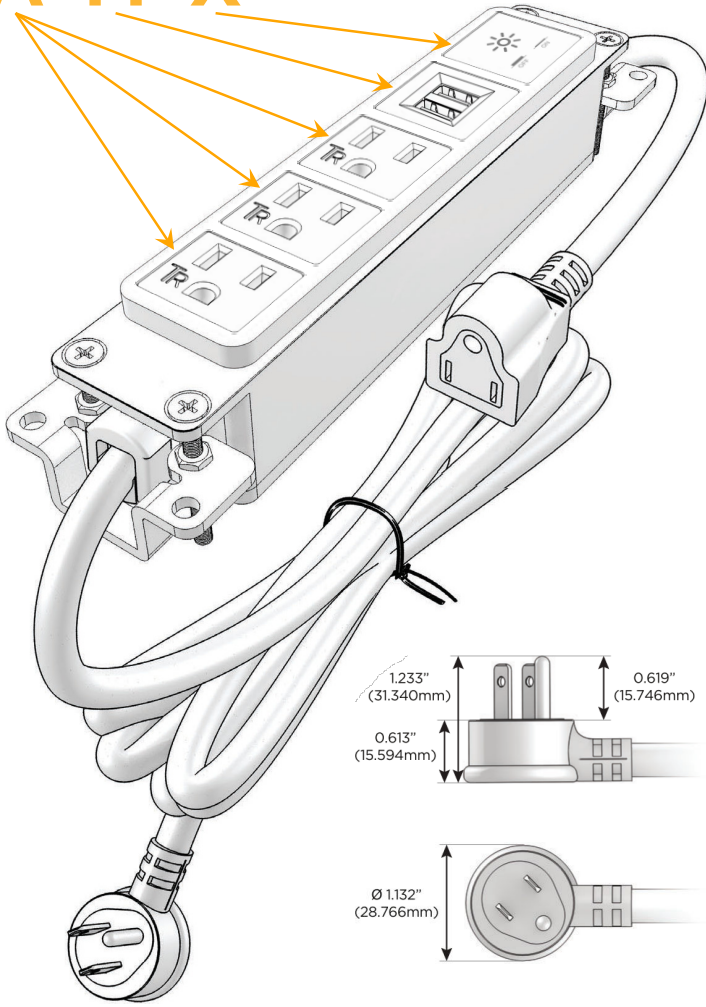

### Module/Port Options:

- A** Tamper Resistant AC Receptacle
- E** USB-A & USB-C (20W)
- M** Double USB-A (Fast Charging Ports - 18W)
- H** HDMI
- 6** CAT 6
- 12** RJ 12
- X** Switched AC
- Y** 3-Way Switch (Low Voltage)
- V** USB-C (45W High Speed Charging Port)
- S** USB-C (25W High Speed Charging Port)
- R** Switched AC (Rocker Switch)
- D** Dimmer Switch

### Plug:

Supplied with Low Profile Flat 45° Angle 120 VAC Plug

Optional Standard Straight 120 VAC Plug

Optional Straight 120 VAC Pass-through Plug

- CLEAN, COMPACT DESIGN
- STREAMLINED
- LOW PROFILE
- SIDE-EXITING CORDS
- PLUG & PLAY
- 6' AC CORD & PLUG (FLAT PLUG STANDARD)
- CUSTOMIZABLE CONFIGURATIONS AND FINISHES
- UL LISTED FOR MOUNTING IN FURNITURE
- 15A

# M-POWER-5T

AC POWER & DATA CONNECTIVITY SOLUTION

M-POWER-5T-AAAMX-BZB

Specs:

**Modules/Ports:**

- A** Tamper Resistant AC Receptacle
- M** Double USB-A (Fast Charging Ports - 18W)
- X** Switched AC

**A M X**