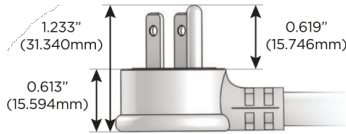

M-POWER-5T

AC POWER & DATA CONNECTIVITY SOLUTION

M-POWER-5T-AAAMX-BZAB

Specs:

Modules/Ports:

- A** Tamper Resistant AC Receptacle
- M** Double USB-A (Fast Charging Ports - 18W)
- X** Switched AC

A M X

Distributed by