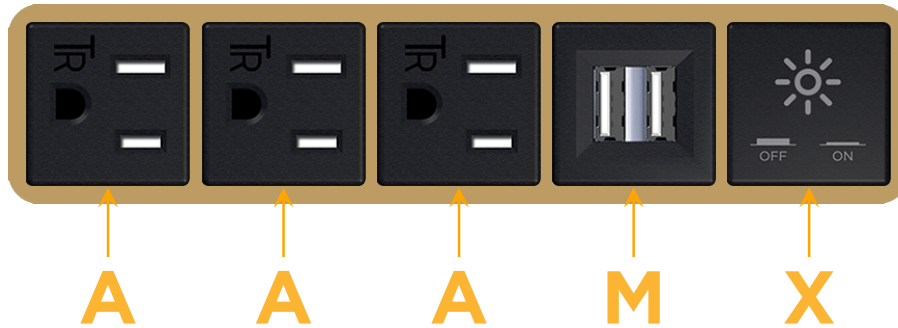

sales@mormax.com

mormax.com

Metro Light & Power's line of power & data solutions offers sophisticated design elements combined with greater ease of installation. Streamlined and low-profile, enhanced by side-exiting cords, our outlets advance the industry with their cutting edge look and feel. We believe flexibility is key, and we provide a variety of mounting options, including the ability to mount in limited spaces. Our outlets are available in many finishes and configurations, in addition to a custom color and finish capability for our clients.

Bezel Finish: **STANDARD BRONZE (ABS)**

Custom Finishes Available M-POWER-5T-AAAMX-BZAB

Features:

Module/Port Options:

- A** Tamper Resistant AC Receptacle
- E** USB-A & USB-C (20W)
- M** Double USB-A (Fast Charging Ports - 18W)
- H** HDMI
- 6** CAT 6
- 12** RJ 12
- X** Switched AC
- Y** 3-Way Switch (Low Voltage)
- V** USB-C (45W High Speed Charging Port)
- S** USB-C (25W High Speed Charging Port)
- R** Switched AC (Rocker Switch)
- D** Dimmer Switch

Plug:

Supplied with Low Profile Flat 45° Angle 120 VAC Plug

Optional Standard Straight 120 VAC Plug

Optional Straight 120 VAC Pass-through Plug

- CLEAN, COMPACT DESIGN
- STREAMLINED
- LOW PROFILE
- SIDE-EXITING CORDS
- PLUG & PLAY
- 6' AC CORD & PLUG (FLAT PLUG STANDARD)
- CUSTOMIZABLE CONFIGURATIONS AND FINISHES
- UL LISTED FOR MOUNTING IN FURNITURE
- 15A

M-POWER-5T

AC POWER & DATA CONNECTIVITY SOLUTION

M-POWER-5T-AAAMX-BZAB

Specs:

Modules/Ports:

- A** Tamper Resistant AC Receptacle
- M** Double USB-A (Fast Charging Ports - 18W)
- X** Switched AC

A M X

Distributed by