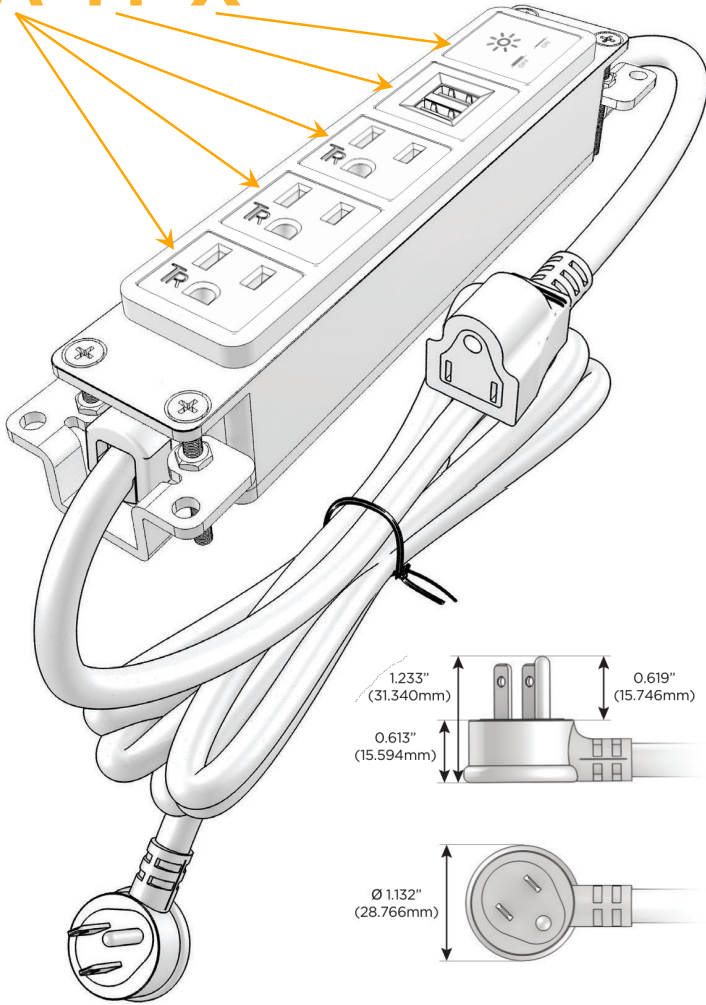

Bezel Finish: **STANDARD BRONZE (ABS)**

Custom Finishes Available M-POWER-5T-AAAMX-BZAB

Features:

Module/Port Options:

- A** Tamper Resistant AC Receptacle
- E** USB-A & USB-C (20W)
- M** Double USB-A (Fast Charging Ports - 18W)
- H** HDMI
- 6** CAT 6
- 12** RJ 12
- X** Switched AC
- Y** 3-Way Switch (Low Voltage)
- V** USB-C (45W High Speed Charging Port)
- S** USB-C (25W High Speed Charging Port)
- R** Switched AC (Rocker Switch)
- D** Dimmer Switch

Plug:

Supplied with Low Profile Flat 45° Angle 120 VAC Plug

Optional Standard Straight 120 VAC Plug

Optional Straight 120 VAC Pass-through Plug

- CLEAN, COMPACT DESIGN
- STREAMLINED
- LOW PROFILE
- SIDE-EXITING CORDS
- PLUG & PLAY
- 6' AC CORD & PLUG (FLAT PLUG STANDARD)
- CUSTOMIZABLE CONFIGURATIONS AND FINISHES
- UL LISTED FOR MOUNTING IN FURNITURE
- 15A

M-POWER-5T

AC POWER & DATA CONNECTIVITY SOLUTION

M-POWER-5T-AAAMX-BZAB

Specs:

Modules/Ports:

- A** Tamper Resistant AC Receptacle
- M** Double USB-A (Fast Charging Ports - 18W)
- X** Switched AC

A M X

Distributed by