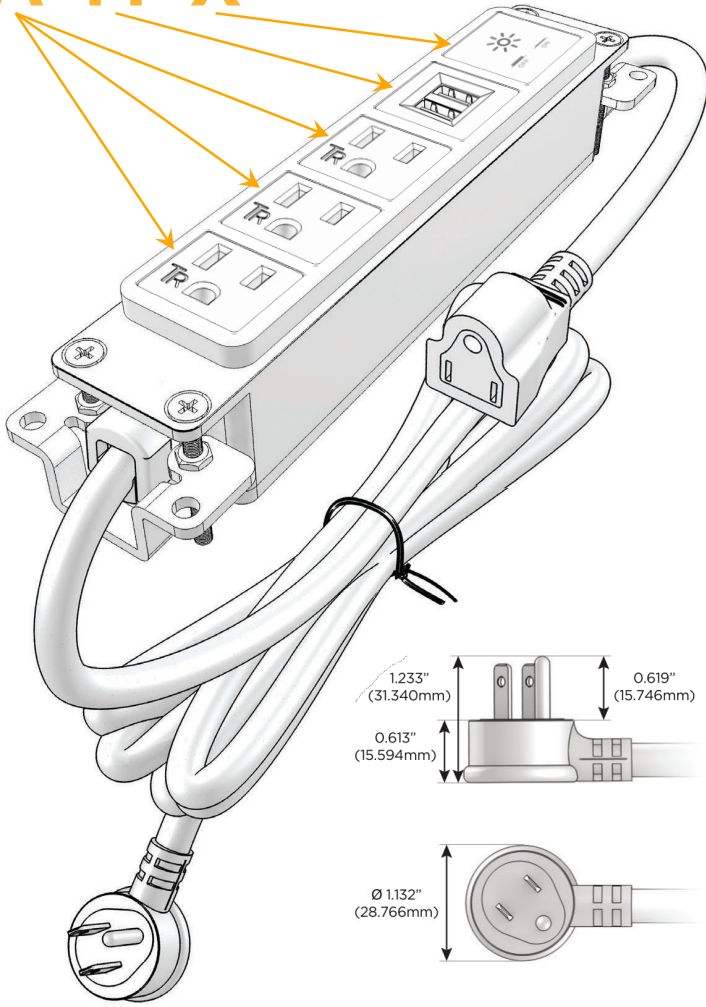

Bezel Finish: **ANTIQUED ARCHITECTURAL BRONZE (ABS)**

Custom Finishes Available M-POWER-5T-AAAMX-BZ5AAB

Features:

Module/Port Options:

- A Tamper Resistant AC Receptacle
- E USB-A & USB-C (20W)
- M Double USB-A (Fast Charging Ports - 18W)
- H HDMI
- 6 CAT 6
- 12 RJ 12
- X Switched AC
- Y 3-Way Switch (Low Voltage)
- V USB-C (45W High Speed Charging Port)
- S USB-C (25W High Speed Charging Port)
- R Switched AC (Rocker Switch)
- D Dimmer Switch

Plug:

Supplied with Low Profile Flat 45° Angle 120 VAC Plug

Optional Standard Straight 120 VAC Plug

Optional Straight 120 VAC Pass-through Plug

- CLEAN, COMPACT DESIGN
- STREAMLINED
- LOW PROFILE
- SIDE-EXITING CORDS
- PLUG & PLAY
- 6' AC CORD & PLUG (FLAT PLUG STANDARD)
- CUSTOMIZABLE CONFIGURATIONS AND FINISHES
- UL LISTED FOR MOUNTING IN FURNITURE
- 15A

M-POWER-5T

AC POWER & DATA CONNECTIVITY SOLUTION

M-POWER-5T-AAAMX-BZ5AAB

Specs:

Modules/Ports:

- A** Tamper Resistant AC Receptacle
- M** Double USB-A (Fast Charging Ports - 18W)
- X** Switched AC

A M X

Distributed by