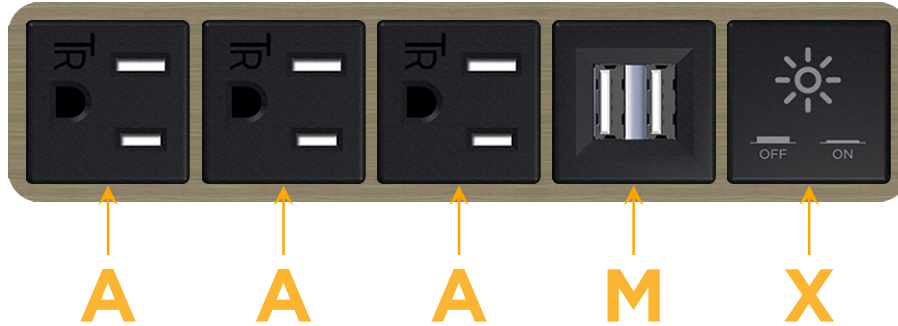

sales@mormax.com

mormax.com

Metro Light & Power's line of power & data solutions offers sophisticated design elements combined with greater ease of installation. Streamlined and low-profile, enhanced by side-exiting cords, our outlets advance the industry with their cutting edge look and feel. We believe flexibility is key, and we provide a variety of mounting options, including the ability to mount in limited spaces. Our outlets are available in many finishes and configurations, in addition to a custom color and finish capability for our clients.

Bezel Finish: **ANTIQUED ARCHITECTURAL BRONZE (ABS)**

Custom Finishes Available M-POWER-5T-AAAMX-BZ5AAB

Features:

Module/Port Options:

- A Tamper Resistant AC Receptacle
- E USB-A & USB-C (20W)
- M Double USB-A (Fast Charging Ports - 18W)
- H HDMI
- 6 CAT 6
- 12 RJ 12
- X Switched AC
- Y 3-Way Switch (Low Voltage)
- V USB-C (45W High Speed Charging Port)
- S USB-C (25W High Speed Charging Port)
- R Switched AC (Rocker Switch)
- D Dimmer Switch

Plug:

Supplied with Low Profile Flat 45° Angle 120 VAC Plug

Optional Standard Straight 120 VAC Plug

Optional Straight 120 VAC Pass-through Plug

- CLEAN, COMPACT DESIGN
- STREAMLINED
- LOW PROFILE
- SIDE-EXITING CORDS
- PLUG & PLAY
- 6' AC CORD & PLUG (FLAT PLUG STANDARD)
- CUSTOMIZABLE CONFIGURATIONS AND FINISHES
- UL LISTED FOR MOUNTING IN FURNITURE
- 15A

M-POWER-5T

AC POWER & DATA CONNECTIVITY SOLUTION

M-POWER-5T-AAAMX-BZ5AAB

Specs:

Modules/Ports:

- A** Tamper Resistant AC Receptacle
- M** Double USB-A (Fast Charging Ports - 18W)
- X** Switched AC

A M X

Distributed by