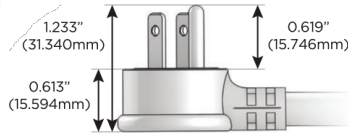

M-POWER-5T

AC POWER & DATA CONNECTIVITY SOLUTION

M-POWER-5T-AAAMX-BZ5AAB

Specs:

Modules/Ports:

- A** Tamper Resistant AC Receptacle
- M** Double USB-A (Fast Charging Ports - 18W)
- X** Switched AC

A M X

Distributed by