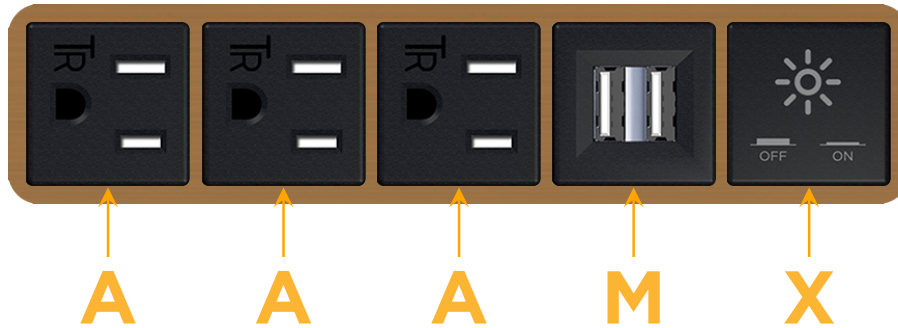

Bezel Finish: **SOLID BRONZE BRUSHED**

Custom Finishes Available M-POWER-5T-AAAMX-BZ4B

Features:

**Module/Port Options:**

- A** Tamper Resistant AC Receptacle
- E** USB-A & USB-C (20W)
- M** Double USB-A (Fast Charging Ports - 18W)
- H** HDMI
- 6** CAT 6
- 12** RJ 12
- X** Switched AC
- Y** 3-Way Switch (Low Voltage)
- V** USB-C (45W High Speed Charging Port)
- S** USB-C (25W High Speed Charging Port)
- R** Switched AC (Rocker Switch)
- D** Dimmer Switch

**Plug:**

Supplied with Low Profile Flat 45° Angle 120 VAC Plug

Optional Standard Straight 120 VAC Plug

Optional Straight 120 VAC Pass-through Plug

- CLEAN, COMPACT DESIGN
- STREAMLINED
- LOW PROFILE
- SIDE-EXITING CORDS
- PLUG & PLAY
- 6' AC CORD & PLUG (FLAT PLUG STANDARD)
- CUSTOMIZABLE CONFIGURATIONS AND FINISHES
- UL LISTED FOR MOUNTING IN FURNITURE
- 15A

### Modules/Ports:

- A** Tamper Resistant AC Receptacle
- M** Double USB-A (Fast Charging Ports - 18W)
- X** Switched AC