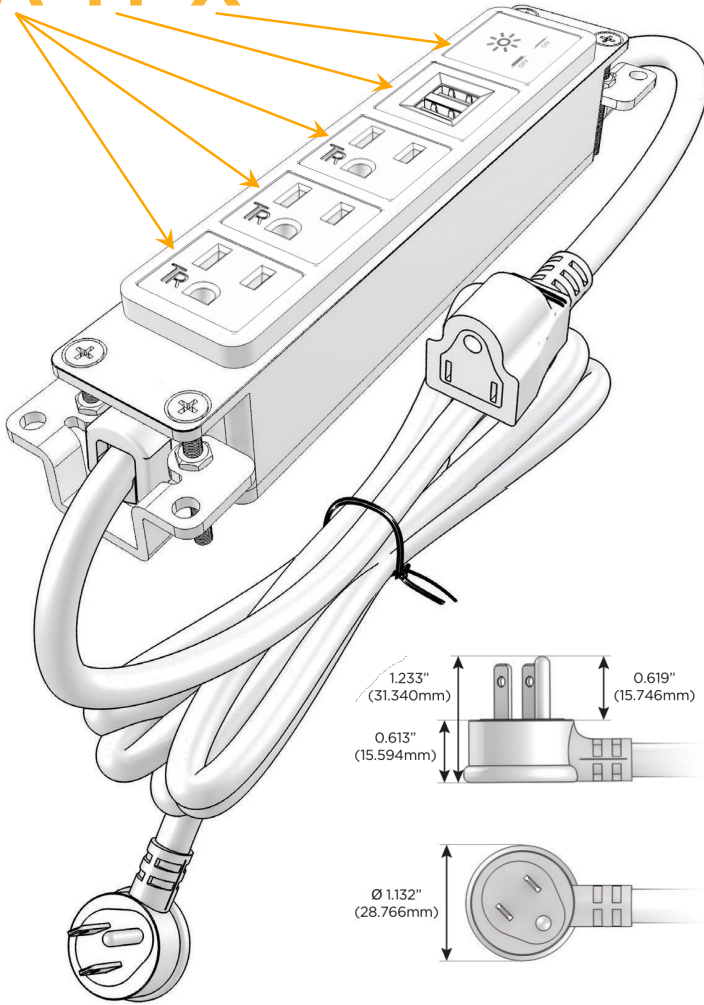

M-POWER-5T

AC POWER & DATA CONNECTIVITY SOLUTION

M-POWER-5T-AAAMX-BZ4B

Specs:

Modules/Ports:

- **A** Tamper Resistant AC Receptacle
- **M** Double USB-A (Fast Charging Ports - 18W)
- **X** Switched AC

A M X