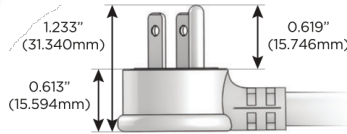

# M-POWER-5T

AC POWER & DATA CONNECTIVITY SOLUTION

M-POWER-5T-AAAMX-BAB

Specs:

**Modules/Ports:**

- A** Tamper Resistant AC Receptacle
- M** Double USB-A (Fast Charging Ports - 18W)
- X** Switched AC

**A M X**