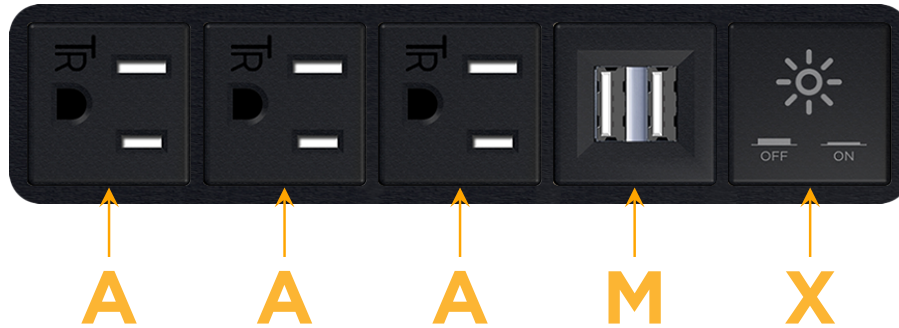

sales@mormax.com

mormax.com

Metro Light & Power's line of power & data solutions offers sophisticated design elements combined with greater ease of installation. Streamlined and low-profile, enhanced by side-exiting cords, our outlets advance the industry with their cutting edge look and feel. We believe flexibility is key, and we provide a variety of mounting options, including the ability to mount in limited spaces. Our outlets are available in many finishes and configurations, in addition to a custom color and finish capability for our clients.

Bezel Finish: **BLACK (ABS)**

Custom Finishes Available M-POWER-5T-AAAMX-BAB

Features:

**Module/Port Options:**

- A** Tamper Resistant AC Receptacle
- E** USB-A & USB-C (20W)
- M** Double USB-A (Fast Charging Ports - 18W)
- H** HDMI
- 6** CAT 6
- 12** RJ 12
- X** Switched AC
- Y** 3-Way Switch (Low Voltage)
- V** USB-C (45W High Speed Charging Port)
- S** USB-C (25W High Speed Charging Port)
- R** Switched AC (Rocker Switch)
- D** Dimmer Switch

**Plug:**

Supplied with Low Profile Flat 45° Angle 120 VAC Plug

Optional Standard Straight 120 VAC Plug

Optional Straight 120 VAC Pass-through Plug

- CLEAN, COMPACT DESIGN
- STREAMLINED
- LOW PROFILE
- SIDE-EXITING CORDS
- PLUG & PLAY
- 6' AC CORD & PLUG (FLAT PLUG STANDARD)
- CUSTOMIZABLE CONFIGURATIONS AND FINISHES
- UL LISTED FOR MOUNTING IN FURNITURE
- 15A

# M-POWER-5T

AC POWER & DATA CONNECTIVITY SOLUTION

M-POWER-5T-AAAMX-BAB

Specs:

**Modules/Ports:**

- A** Tamper Resistant AC Receptacle
- M** Double USB-A (Fast Charging Ports - 18W)
- X** Switched AC

**A M X**