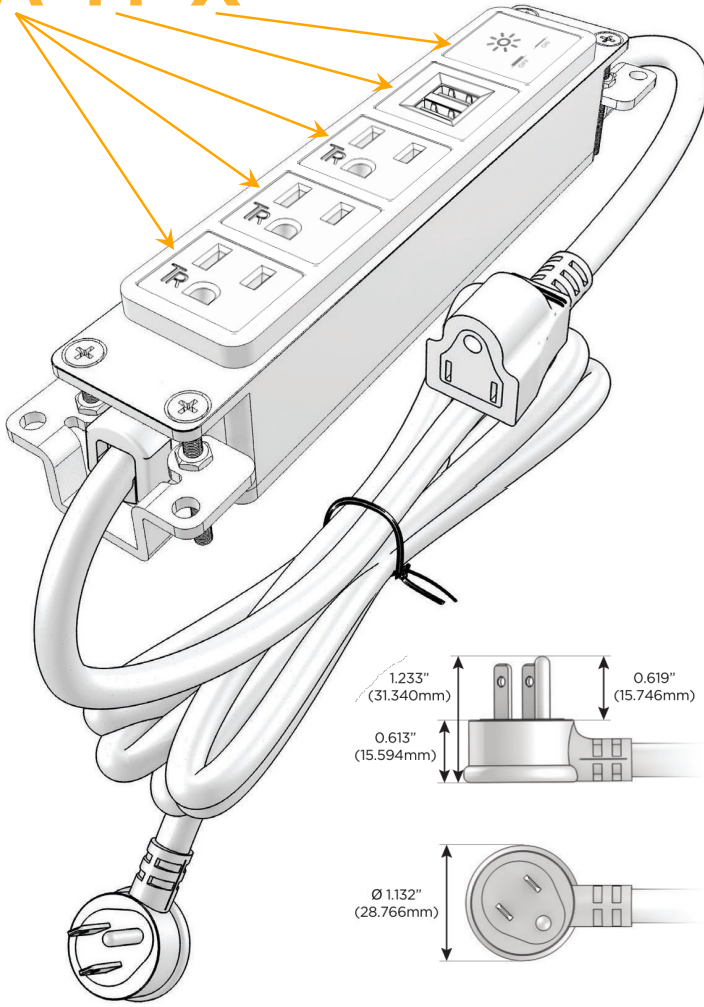

Bezel Finish: **BLACK (ABS)**

Custom Finishes Available M-POWER-5T-AAAMX-BAB

Features:

**Module/Port Options:**

- A** Tamper Resistant AC Receptacle
- E** USB-A & USB-C (20W)
- M** Double USB-A (Fast Charging Ports - 18W)
- H** HDMI
- 6** CAT 6
- 12** RJ 12
- X** Switched AC
- Y** 3-Way Switch (Low Voltage)
- V** USB-C (45W High Speed Charging Port)
- S** USB-C (25W High Speed Charging Port)
- R** Switched AC (Rocker Switch)
- D** Dimmer Switch

**Plug:**

Supplied with Low Profile Flat 45° Angle 120 VAC Plug

Optional Standard Straight 120 VAC Plug

Optional Straight 120 VAC Pass-through Plug

- CLEAN, COMPACT DESIGN
- STREAMLINED
- LOW PROFILE
- SIDE-EXITING CORDS
- PLUG & PLAY
- 6' AC CORD & PLUG (FLAT PLUG STANDARD)
- CUSTOMIZABLE CONFIGURATIONS AND FINISHES
- UL LISTED FOR MOUNTING IN FURNITURE
- 15A

# M-POWER-5T

AC POWER & DATA CONNECTIVITY SOLUTION

M-POWER-5T-AAAMX-BAB

Specs:

**Modules/Ports:**

- A** Tamper Resistant AC Receptacle
- M** Double USB-A (Fast Charging Ports - 18W)
- X** Switched AC

**A M X**