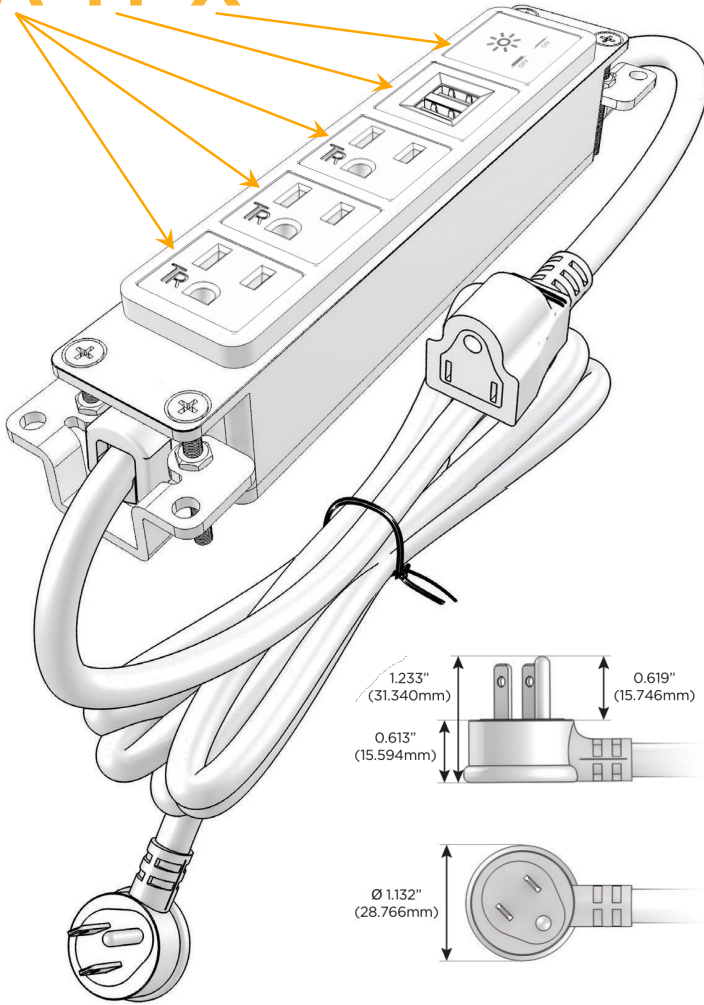

Bezel Finish: **SATIN BLACK (ABS)**

Custom Finishes Available M-POWER-5T-AAAMX-B2AB

Features:

Module/Port Options:

- A** Tamper Resistant AC Receptacle
- E** USB-A & USB-C (20W)
- M** Double USB-A (Fast Charging Ports - 18W)
- H** HDMI
- 6** CAT 6
- 12** RJ 12
- X** Switched AC
- Y** 3-Way Switch (Low Voltage)
- V** USB-C (45W High Speed Charging Port)
- S** USB-C (25W High Speed Charging Port)
- R** Switched AC (Rocker Switch)
- D** Dimmer Switch

Plug:

Supplied with Low Profile Flat 45° Angle 120 VAC Plug

Optional Standard Straight 120 VAC Plug

Optional Straight 120 VAC Pass-through Plug

- CLEAN, COMPACT DESIGN
- STREAMLINED
- LOW PROFILE
- SIDE-EXITING CORDS
- PLUG & PLAY
- 6' AC CORD & PLUG (FLAT PLUG STANDARD)
- CUSTOMIZABLE CONFIGURATIONS AND FINISHES
- UL LISTED FOR MOUNTING IN FURNITURE
- 15A

M-POWER-5T

AC POWER & DATA CONNECTIVITY SOLUTION

M-POWER-5T-AAAMX-B2AB

Specs:

Modules/Ports:

- A** Tamper Resistant AC Receptacle
- M** Double USB-A (Fast Charging Ports - 18W)
- X** Switched AC

A M X

Distributed by