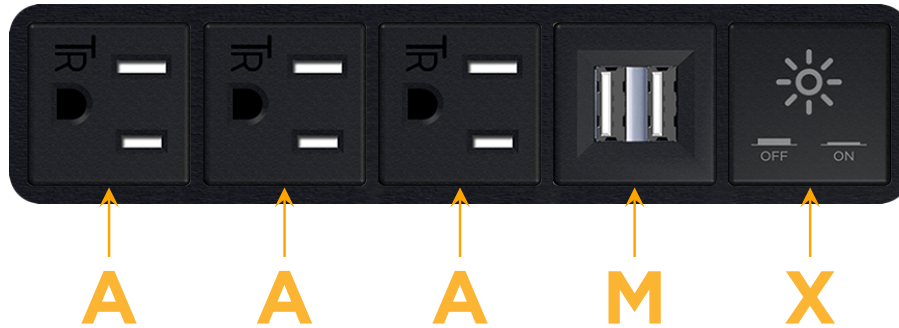

sales@mormax.com

mormax.com

Metro Light & Power's line of power & data solutions offers sophisticated design elements combined with greater ease of installation. Streamlined and low-profile, enhanced by side-exiting cords, our outlets advance the industry with their cutting edge look and feel. We believe flexibility is key, and we provide a variety of mounting options, including the ability to mount in limited spaces. Our outlets are available in many finishes and configurations, in addition to a custom color and finish capability for our clients.

Bezel Finish: **SATIN BLACK (ABS)**

Custom Finishes Available M-POWER-5T-AAAMX-B2AB

Features:

Module/Port Options:

- A** Tamper Resistant AC Receptacle
- E** USB-A & USB-C (20W)
- M** Double USB-A (Fast Charging Ports - 18W)
- H** HDMI
- 6** CAT 6
- 12** RJ 12
- X** Switched AC
- Y** 3-Way Switch (Low Voltage)
- V** USB-C (45W High Speed Charging Port)
- S** USB-C (25W High Speed Charging Port)
- R** Switched AC (Rocker Switch)
- D** Dimmer Switch

Plug:

Supplied with Low Profile Flat 45° Angle 120 VAC Plug

Optional Standard Straight 120 VAC Plug

Optional Straight 120 VAC Pass-through Plug

- CLEAN, COMPACT DESIGN
- STREAMLINED
- LOW PROFILE
- SIDE-EXITING CORDS
- PLUG & PLAY
- 6' AC CORD & PLUG (FLAT PLUG STANDARD)
- CUSTOMIZABLE CONFIGURATIONS AND FINISHES
- UL LISTED FOR MOUNTING IN FURNITURE
- 15A

M-POWER-5T

AC POWER & DATA CONNECTIVITY SOLUTION

M-POWER-5T-AAAMX-B2AB

Specs:

Modules/Ports:

- A** Tamper Resistant AC Receptacle
- M** Double USB-A (Fast Charging Ports - 18W)
- X** Switched AC

A M X

Distributed by