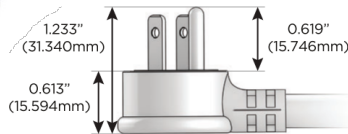

M-POWER-5T

AC POWER & DATA CONNECTIVITY SOLUTION

M-POWER-5T-AAAMX-B2AB

Specs:

Modules/Ports:

- A** Tamper Resistant AC Receptacle
- M** Double USB-A (Fast Charging Ports - 18W)
- X** Switched AC

A M X

Distributed by