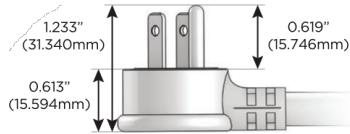

M-POWER-5T

AC POWER & DATA CONNECTIVITY SOLUTION

M-POWER-5T-AAAMM-WAB

Specs:

Modules/Ports:

- A** Tamper Resistant AC Receptacle
- M** Double USB-A (Fast Charging Ports - 18W)

Distributed by

Mormax Company, Inc.