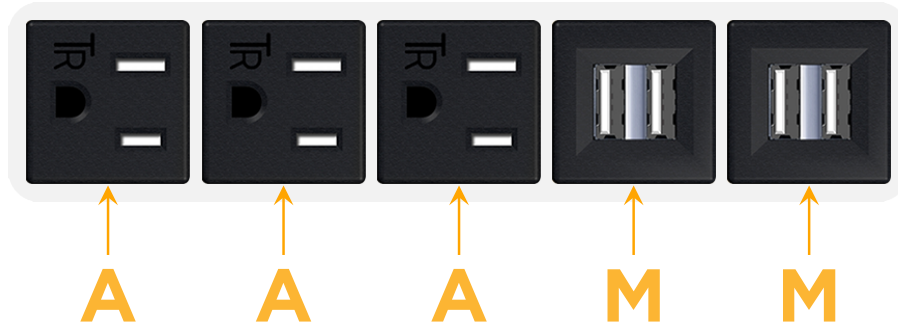

sales@mormax.com

mormax.com

Metro Light & Power's line of power & data solutions offers sophisticated design elements combined with greater ease of installation. Streamlined and low-profile, enhanced by side-exiting cords, our outlets advance the industry with their cutting edge look and feel. We believe flexibility is key, and we provide a variety of mounting options, including the ability to mount in limited spaces. Our outlets are available in many finishes and configurations, in addition to a custom color and finish capability for our clients.

Bezel Finish: **WHITE (ABS)**

Custom Finishes Available M-POWER-5T-AAAMM-WAB

Features:

Module/Port Options:

- A** Tamper Resistant AC Receptacle
- E** USB-A & USB-C (20W)
- M** Double USB-A (Fast Charging Ports - 18W)
- H** HDMI
- 6** CAT 6
- 12** RJ 12
- X** Switched AC
- Y** 3-Way Switch (Low Voltage)
- V** USB-C (45W High Speed Charging Port)
- S** USB-C (25W High Speed Charging Port)
- R** Switched AC (Rocker Switch)
- D** Dimmer Switch

Plug:

Supplied with Low Profile Flat 45° Angle 120 VAC Plug

Optional Standard Straight 120 VAC Plug

Optional Straight 120 VAC Pass-through Plug

- CLEAN, COMPACT DESIGN
- STREAMLINED
- LOW PROFILE
- SIDE-EXITING CORDS
- PLUG & PLAY
- 6' AC CORD & PLUG (FLAT PLUG STANDARD)
- CUSTOMIZABLE CONFIGURATIONS AND FINISHES
- UL LISTED FOR MOUNTING IN FURNITURE
- 15A

M-POWER-5T

AC POWER & DATA CONNECTIVITY SOLUTION

M-POWER-5T-AAAMM-WAB

Specs:

Modules/Ports:

- A** Tamper Resistant AC Receptacle
- M** Double USB-A (Fast Charging Ports - 18W)

Distributed by

Mormax Company, Inc.