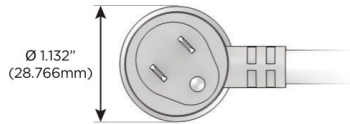

Plug:

Supplied with Low Profile Flat 45° Angle 120 VAC Plug

Optional Standard Straight 120 VAC Plug

Optional Straight 120 VAC Pass-through Plug

- CLEAN, COMPACT DESIGN
- STREAMLINED
- LOW PROFILE
- SIDE-EXITING CORDS
- PLUG & PLAY
- 6' AC CORD & PLUG (FLAT PLUG STANDARD)
- CUSTOMIZABLE CONFIGURATIONS AND FINISHES
- UL LISTED FOR MOUNTING IN FURNITURE
- 15A

M-POWER-5T

AC POWER & DATA CONNECTIVITY SOLUTION

M-POWER-5T-AAAMM-WAB

Specs:

Modules/Ports:

- A** Tamper Resistant AC Receptacle
- M** Double USB-A (Fast Charging Ports - 18W)

Distributed by

Mormax Company, Inc.