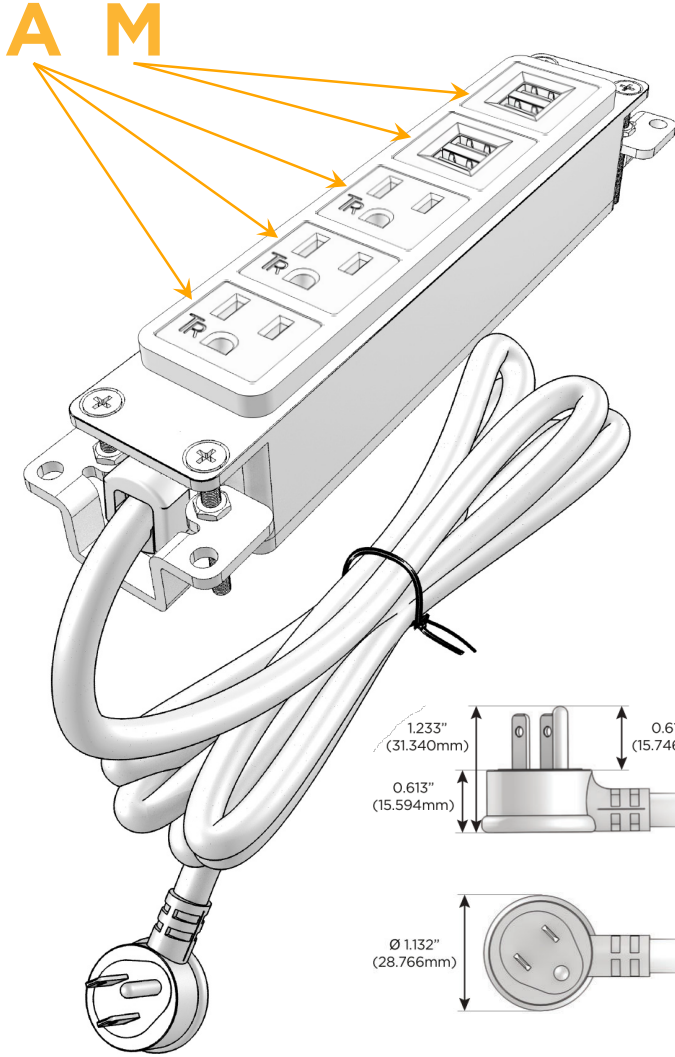

Bezel Finish: **WHITE (ABS)**

Custom Finishes Available M-POWER-5T-AAAMM-WAB

Features:

Module/Port Options:

- A** Tamper Resistant AC Receptacle
- E** USB-A & USB-C (20W)
- M** Double USB-A (Fast Charging Ports - 18W)
- H** HDMI
- 6** CAT 6
- 12** RJ 12
- X** Switched AC
- Y** 3-Way Switch (Low Voltage)
- V** USB-C (45W High Speed Charging Port)
- S** USB-C (25W High Speed Charging Port)
- R** Switched AC (Rocker Switch)
- D** Dimmer Switch

Plug:

Supplied with Low Profile Flat 45° Angle 120 VAC Plug

Optional Standard Straight 120 VAC Plug

Optional Straight 120 VAC Pass-through Plug

- CLEAN, COMPACT DESIGN
- STREAMLINED
- LOW PROFILE
- SIDE-EXITING CORDS
- PLUG & PLAY
- 6' AC CORD & PLUG (FLAT PLUG STANDARD)
- CUSTOMIZABLE CONFIGURATIONS AND FINISHES
- UL LISTED FOR MOUNTING IN FURNITURE
- 15A

M-POWER-5T

AC POWER & DATA CONNECTIVITY SOLUTION

M-POWER-5T-AAAMM-WAB

Specs:

Modules/Ports:

- A** Tamper Resistant AC Receptacle
- M** Double USB-A (Fast Charging Ports - 18W)

Distributed by

Mormax Company, Inc.