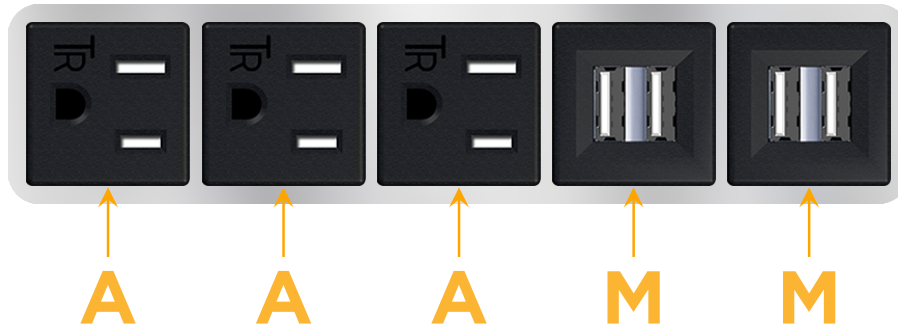

M-POWER-5T

AC POWER & DATA CONNECTIVITY SOLUTION

M-POWER-5T-AAAMM-SS8B

Distributed by

Mormax Company, Inc.

8 Westchester Plaza

Elmsford, NY 10523

914-699-0101

sales@mormax.com

mormax.com

Metro Light & Power's line of power & data solutions offers sophisticated design elements combined with greater ease of installation. Streamlined and low-profile, enhanced by side-exiting cords, our outlets advance the industry with their cutting edge look and feel. We believe flexibility is key, and we provide a variety of mounting options, including the ability to mount in limited spaces. Our outlets are available in many finishes and configurations, in addition to a custom color and finish capability for our clients.

Bezel Finish: **STAINLESS STEEL MIRROR FINISH**

Custom Finishes Available M-POWER-5T-AAAMM-SS8B

Features:

Module/Port Options:

- **A** Tamper Resistant AC Receptacle
- **E** USB-A & USB-C (20W)
- **M** Double USB-A (Fast Charging Ports - 18W)
- **H** HDMI
- **6** CAT 6
- **12** RJ 12
- **X** Switched AC
- **Y** 3-Way Switch (Low Voltage)
- **V** USB-C (45W High Speed Charging Port)
- **S** USB-C (25W High Speed Charging Port)
- **R** Switched AC (Rocker Switch)
- **D** Dimmer Switch

Plug:

Supplied with Low Profile Flat 45° Angle 120 VAC Plug

Optional Standard Straight 120 VAC Plug

Optional Straight 120 VAC Pass-through Plug

- CLEAN, COMPACT DESIGN
- STREAMLINED
- LOW PROFILE
- SIDE-EXITING CORDS
- PLUG & PLAY
- 6' AC CORD & PLUG (FLAT PLUG STANDARD)
- CUSTOMIZABLE CONFIGURATIONS AND FINISHES
- UL LISTED FOR MOUNTING IN FURNITURE
- 15A