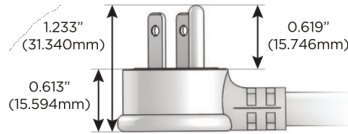

##### Plug:

Supplied with Low Profile Flat 45° Angle 120 VAC Plug

Optional Standard Straight 120 VAC Plug

Optional Straight 120 VAC Pass-through Plug

- CLEAN, COMPACT DESIGN
- STREAMLINED
- LOW PROFILE
- SIDE-EXITING CORDS
- PLUG & PLAY
- 6' AC CORD & PLUG (FLAT PLUG STANDARD)
- CUSTOMIZABLE CONFIGURATIONS AND FINISHES
- UL LISTED FOR MOUNTING IN FURNITURE
- 15A

# M-POWER-5T

AC POWER & DATA CONNECTIVITY SOLUTION

M-POWER-5T-AAAMM-SS8B

Specs:

**Modules/Ports:**

- A** Tamper Resistant AC Receptacle
- M** Double USB-A (Fast Charging Ports - 18W)

Distributed by

Mormax Company, Inc.