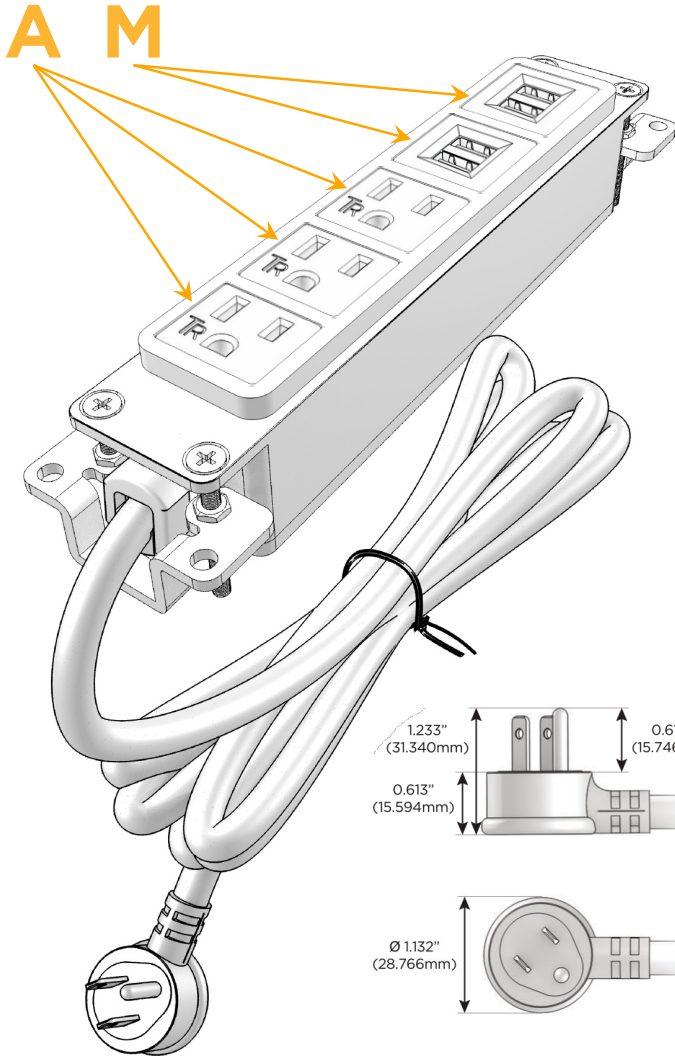

##### Module/Port Options:

- A** Tamper Resistant AC Receptacle
- E** USB-A & USB-C (20W)
- M** Double USB-A (Fast Charging Ports - 18W)
- H** HDMI
- 6** CAT 6
- 12** RJ 12
- X** Switched AC
- Y** 3-Way Switch (Low Voltage)
- V** USB-C (45W High Speed Charging Port)
- S** USB-C (25W High Speed Charging Port)
- R** Switched AC (Rocker Switch)
- D** Dimmer Switch

##### Plug:

Supplied with Low Profile Flat 45° Angle 120 VAC Plug

Optional Standard Straight 120 VAC Plug

Optional Straight 120 VAC Pass-through Plug

- CLEAN, COMPACT DESIGN
- STREAMLINED
- LOW PROFILE
- SIDE-EXITING CORDS
- PLUG & PLAY
- 6' AC CORD & PLUG (FLAT PLUG STANDARD)
- CUSTOMIZABLE CONFIGURATIONS AND FINISHES
- UL LISTED FOR MOUNTING IN FURNITURE
- 15A

# M-POWER-5T

AC POWER & DATA CONNECTIVITY SOLUTION

M-POWER-5T-AAAMM-SS8B

Specs:

**Modules/Ports:**

- A** Tamper Resistant AC Receptacle
- M** Double USB-A (Fast Charging Ports - 18W)

Distributed by

Mormax Company, Inc.