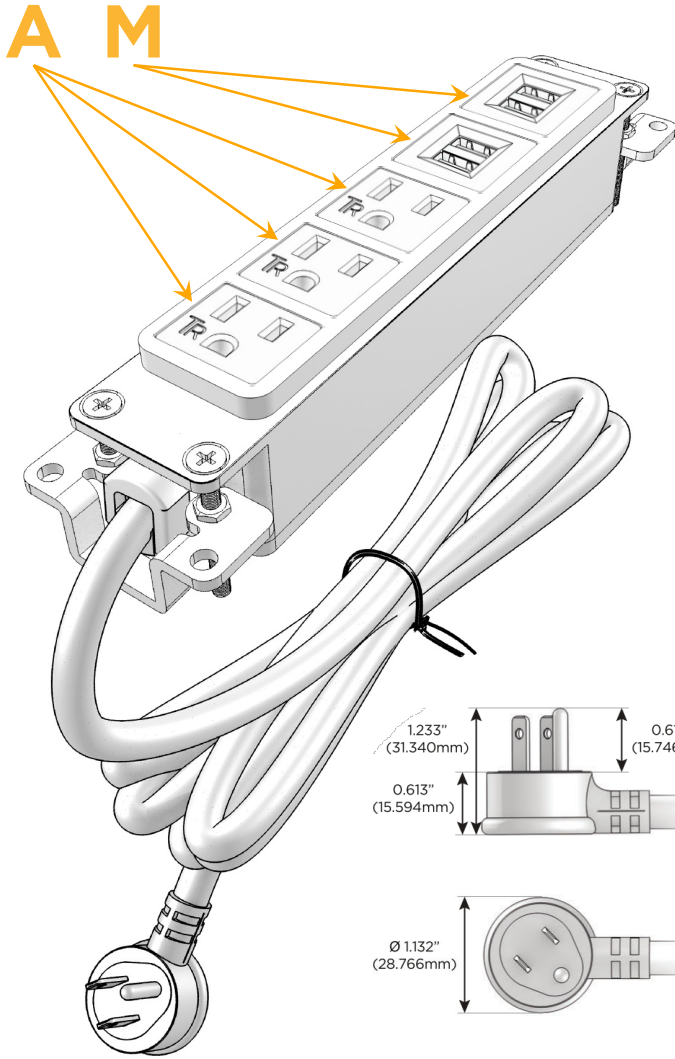

Bezel Finish: **STAINLESS STEEL BRUSHED**

Custom Finishes Available M-POWER-5T-AAAMM-SS4B

Features:

**Module/Port Options:**

- A** Tamper Resistant AC Receptacle
- E** USB-A & USB-C (20W)
- M** Double USB-A (Fast Charging Ports - 18W)
- H** HDMI
- 6** CAT 6
- 12** RJ 12
- X** Switched AC
- Y** 3-Way Switch (Low Voltage)
- V** USB-C (45W High Speed Charging Port)
- S** USB-C (25W High Speed Charging Port)
- R** Switched AC (Rocker Switch)
- D** Dimmer Switch

**Plug:**

Supplied with Low Profile Flat 45° Angle 120 VAC Plug

Optional Standard Straight 120 VAC Plug

Optional Straight 120 VAC Pass-through Plug

- CLEAN, COMPACT DESIGN
- STREAMLINED
- LOW PROFILE
- SIDE-EXITING CORDS
- PLUG & PLAY
- 6' AC CORD & PLUG (FLAT PLUG STANDARD)
- CUSTOMIZABLE CONFIGURATIONS AND FINISHES
- UL LISTED FOR MOUNTING IN FURNITURE
- 15A

# M-POWER-5T

AC POWER & DATA CONNECTIVITY SOLUTION

M-POWER-5T-AAAMM-SS4B

Specs:

**Modules/Ports:**

- A** Tamper Resistant AC Receptacle
- M** Double USB-A (Fast Charging Ports - 18W)

Distributed by

Mormax Company, Inc.