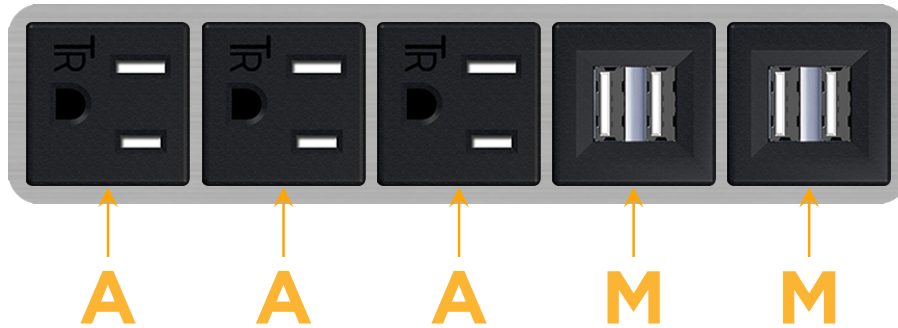

sales@mormax.com

mormax.com

Metro Light & Power's line of power & data solutions offers sophisticated design elements combined with greater ease of installation. Streamlined and low-profile, enhanced by side-exiting cords, our outlets advance the industry with their cutting edge look and feel. We believe flexibility is key, and we provide a variety of mounting options, including the ability to mount in limited spaces. Our outlets are available in many finishes and configurations, in addition to a custom color and finish capability for our clients.

Bezel Finish: **STAINLESS STEEL BRUSHED**

Custom Finishes Available M-POWER-5T-AAAMM-SS4B

Features:

**Module/Port Options:**

- A** Tamper Resistant AC Receptacle
- E** USB-A & USB-C (20W)
- M** Double USB-A (Fast Charging Ports - 18W)
- H** HDMI
- 6** CAT 6
- 12** RJ 12
- X** Switched AC
- Y** 3-Way Switch (Low Voltage)
- V** USB-C (45W High Speed Charging Port)
- S** USB-C (25W High Speed Charging Port)
- R** Switched AC (Rocker Switch)
- D** Dimmer Switch

**Plug:**

Supplied with Low Profile Flat 45° Angle 120 VAC Plug

Optional Standard Straight 120 VAC Plug

Optional Straight 120 VAC Pass-through Plug

- CLEAN, COMPACT DESIGN
- STREAMLINED
- LOW PROFILE
- SIDE-EXITING CORDS
- PLUG & PLAY
- 6' AC CORD & PLUG (FLAT PLUG STANDARD)
- CUSTOMIZABLE CONFIGURATIONS AND FINISHES
- UL LISTED FOR MOUNTING IN FURNITURE
- 15A

# M-POWER-5T

AC POWER & DATA CONNECTIVITY SOLUTION

M-POWER-5T-AAAMM-SS4B

Specs:

**Modules/Ports:**

- A** Tamper Resistant AC Receptacle
- M** Double USB-A (Fast Charging Ports - 18W)

Distributed by

Mormax Company, Inc.