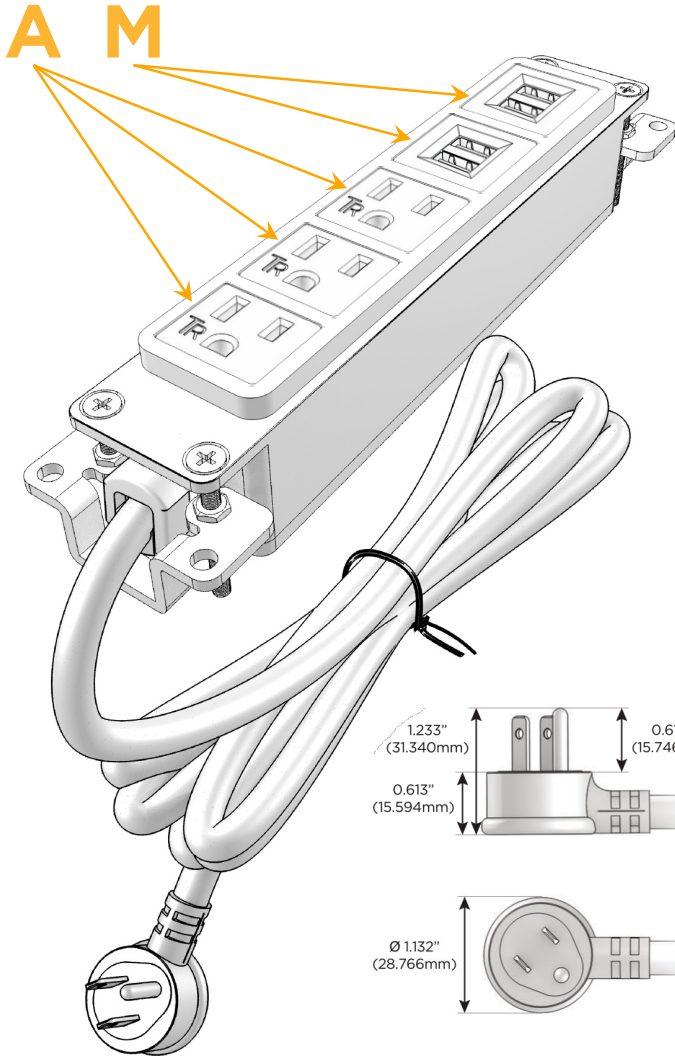

Bezel Finish: **BRUSHED STAINLESS (ABS)**

Custom Finishes Available M-POWER-5T-AAAMM-SS4AB

Features:

Module/Port Options:

- A** Tamper Resistant AC Receptacle
- E** USB-A & USB-C (20W)
- M** Double USB-A (Fast Charging Ports - 18W)
- H** HDMI
- 6** CAT 6
- 12** RJ 12
- X** Switched AC
- Y** 3-Way Switch (Low Voltage)
- V** USB-C (45W High Speed Charging Port)
- S** USB-C (25W High Speed Charging Port)
- R** Switched AC (Rocker Switch)
- D** Dimmer Switch

Plug:

Supplied with Low Profile Flat 45° Angle 120 VAC Plug

Optional Standard Straight 120 VAC Plug

Optional Straight 120 VAC Pass-through Plug

- CLEAN, COMPACT DESIGN
- STREAMLINED
- LOW PROFILE
- SIDE-EXITING CORDS
- PLUG & PLAY
- 6' AC CORD & PLUG (FLAT PLUG STANDARD)
- CUSTOMIZABLE CONFIGURATIONS AND FINISHES
- UL LISTED FOR MOUNTING IN FURNITURE
- 15A

M-POWER-5T

AC POWER & DATA CONNECTIVITY SOLUTION

M-POWER-5T-AAAMM-SS4AB

Specs:

Modules/Ports:

- A** Tamper Resistant AC Receptacle
- M** Double USB-A (Fast Charging Ports - 18W)

Distributed by

Mormax Company, Inc.