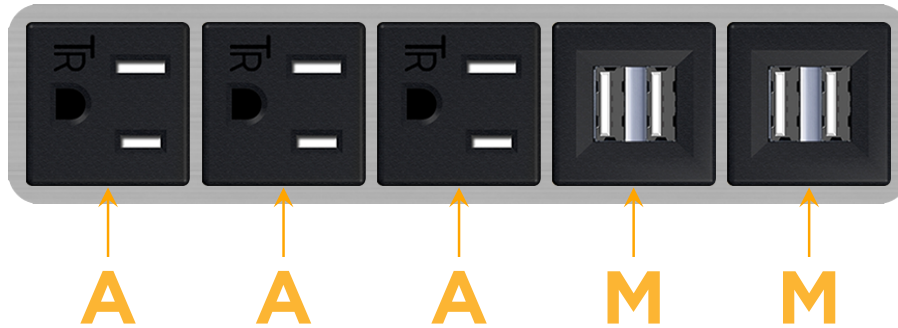

sales@mormax.com

mormax.com

Metro Light & Power's line of power & data solutions offers sophisticated design elements combined with greater ease of installation. Streamlined and low-profile, enhanced by side-exiting cords, our outlets advance the industry with their cutting edge look and feel. We believe flexibility is key, and we provide a variety of mounting options, including the ability to mount in limited spaces. Our outlets are available in many finishes and configurations, in addition to a custom color and finish capability for our clients.

Bezel Finish: **BRUSHED STAINLESS (ABS)**

Custom Finishes Available M-POWER-5T-AAAMM-SS4AB

Features:

Module/Port Options:

- A** Tamper Resistant AC Receptacle
- E** USB-A & USB-C (20W)
- M** Double USB-A (Fast Charging Ports - 18W)
- H** HDMI
- 6** CAT 6
- 12** RJ 12
- X** Switched AC
- Y** 3-Way Switch (Low Voltage)
- V** USB-C (45W High Speed Charging Port)
- S** USB-C (25W High Speed Charging Port)
- R** Switched AC (Rocker Switch)
- D** Dimmer Switch

Plug:

Supplied with Low Profile Flat 45° Angle 120 VAC Plug

Optional Standard Straight 120 VAC Plug

Optional Straight 120 VAC Pass-through Plug

- CLEAN, COMPACT DESIGN
- STREAMLINED
- LOW PROFILE
- SIDE-EXITING CORDS
- PLUG & PLAY
- 6' AC CORD & PLUG (FLAT PLUG STANDARD)
- CUSTOMIZABLE CONFIGURATIONS AND FINISHES
- UL LISTED FOR MOUNTING IN FURNITURE
- 15A

M-POWER-5T

AC POWER & DATA CONNECTIVITY SOLUTION

M-POWER-5T-AAAMM-SS4AB

Specs:

Modules/Ports:

- A** Tamper Resistant AC Receptacle
- M** Double USB-A (Fast Charging Ports - 18W)

Distributed by

Mormax Company, Inc.