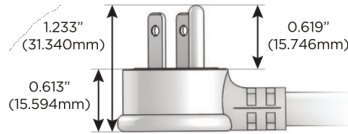

M-POWER-5T

AC POWER & DATA CONNECTIVITY SOLUTION

M-POWER-5T-AAAMM-SS4AB

Specs:

Modules/Ports:

- A** Tamper Resistant AC Receptacle
- M** Double USB-A (Fast Charging Ports - 18W)

Distributed by

Mormax Company, Inc.