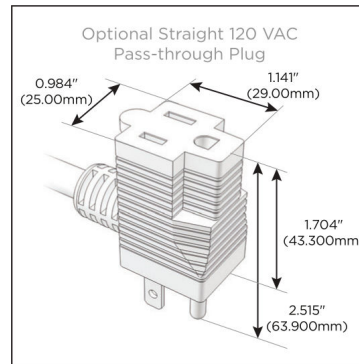

Plug:

Supplied with Low Profile Flat 45° Angle 120 VAC Plug

Optional Standard Straight 120 VAC Plug

Optional Straight 120 VAC Pass-through Plug

- CLEAN, COMPACT DESIGN
- STREAMLINED
- LOW PROFILE
- SIDE-EXITING CORDS
- PLUG & PLAY
- 6' AC CORD & PLUG (FLAT PLUG STANDARD)
- CUSTOMIZABLE CONFIGURATIONS AND FINISHES
- UL LISTED FOR MOUNTING IN FURNITURE
- 15A

M-POWER-5T

AC POWER & DATA CONNECTIVITY SOLUTION

M-POWER-5T-AAAMM-SS4AB

Specs:

Modules/Ports:

- A** Tamper Resistant AC Receptacle
- M** Double USB-A (Fast Charging Ports - 18W)

Distributed by

Mormax Company, Inc.