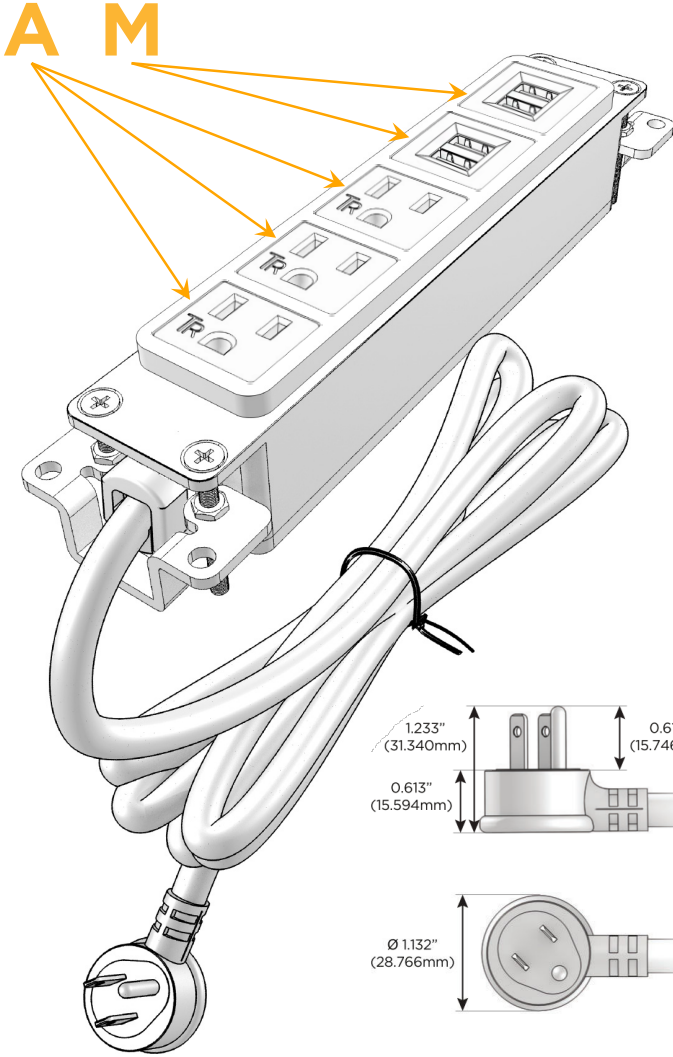

Bezel Finish: **SATIN NICKEL (ABS)**

Custom Finishes Available M-POWER-5T-AAAMM-SAB

Features:

Module/Port Options:

- A** Tamper Resistant AC Receptacle
- E** USB-A & USB-C (20W)
- M** Double USB-A (Fast Charging Ports - 18W)
- H** HDMI
- 6** CAT 6
- 12** RJ 12
- X** Switched AC
- Y** 3-Way Switch (Low Voltage)
- V** USB-C (45W High Speed Charging Port)
- S** USB-C (25W High Speed Charging Port)
- R** Switched AC (Rocker Switch)
- D** Dimmer Switch

Plug:

Supplied with Low Profile Flat 45° Angle 120 VAC Plug

Optional Standard Straight 120 VAC Plug

Optional Straight 120 VAC Pass-through Plug

- CLEAN, COMPACT DESIGN
- STREAMLINED
- LOW PROFILE
- SIDE-EXITING CORDS
- PLUG & PLAY
- 6' AC CORD & PLUG (FLAT PLUG STANDARD)
- CUSTOMIZABLE CONFIGURATIONS AND FINISHES
- UL LISTED FOR MOUNTING IN FURNITURE
- 15A

M-POWER-5T

AC POWER & DATA CONNECTIVITY SOLUTION

M-POWER-5T-AAAMM-SAB

Specs:

Modules/Ports:

- A** Tamper Resistant AC Receptacle
- M** Double USB-A (Fast Charging Ports - 18W)

TOP

SIDE