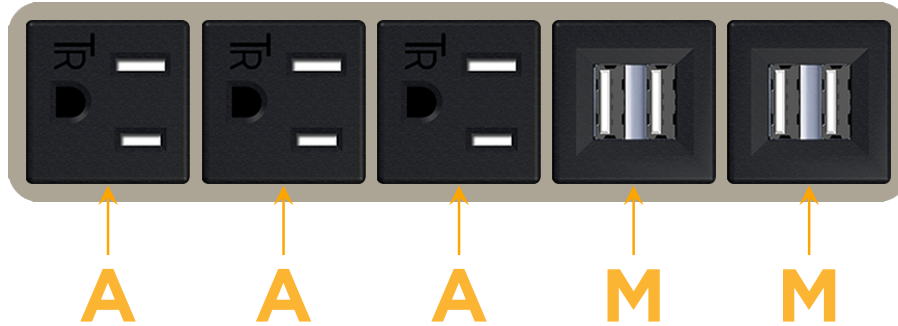

sales@mormax.com

mormax.com

Metro Light & Power's line of power & data solutions offers sophisticated design elements combined with greater ease of installation. Streamlined and low-profile, enhanced by side-exiting cords, our outlets advance the industry with their cutting edge look and feel. We believe flexibility is key, and we provide a variety of mounting options, including the ability to mount in limited spaces. Our outlets are available in many finishes and configurations, in addition to a custom color and finish capability for our clients.

Bezel Finish: **SATIN NICKEL (ABS)**

Custom Finishes Available M-POWER-5T-AAAMM-SAB

Features:

Module/Port Options:

- A** Tamper Resistant AC Receptacle
- E** USB-A & USB-C (20W)
- M** Double USB-A (Fast Charging Ports - 18W)
- H** HDMI
- 6** CAT 6
- 12** RJ 12
- X** Switched AC
- Y** 3-Way Switch (Low Voltage)
- V** USB-C (45W High Speed Charging Port)
- S** USB-C (25W High Speed Charging Port)
- R** Switched AC (Rocker Switch)
- D** Dimmer Switch

Plug:

Supplied with Low Profile Flat 45° Angle 120 VAC Plug

Optional Standard Straight 120 VAC Plug

Optional Straight 120 VAC Pass-through Plug

- CLEAN, COMPACT DESIGN
- STREAMLINED
- LOW PROFILE
- SIDE-EXITING CORDS
- PLUG & PLAY
- 6' AC CORD & PLUG (FLAT PLUG STANDARD)
- CUSTOMIZABLE CONFIGURATIONS AND FINISHES
- UL LISTED FOR MOUNTING IN FURNITURE
- 15A

M-POWER-5T

AC POWER & DATA CONNECTIVITY SOLUTION

M-POWER-5T-AAAMM-SAB

Specs:

Modules/Ports:

- A** Tamper Resistant AC Receptacle
- M** Double USB-A (Fast Charging Ports - 18W)

TOP

SIDE