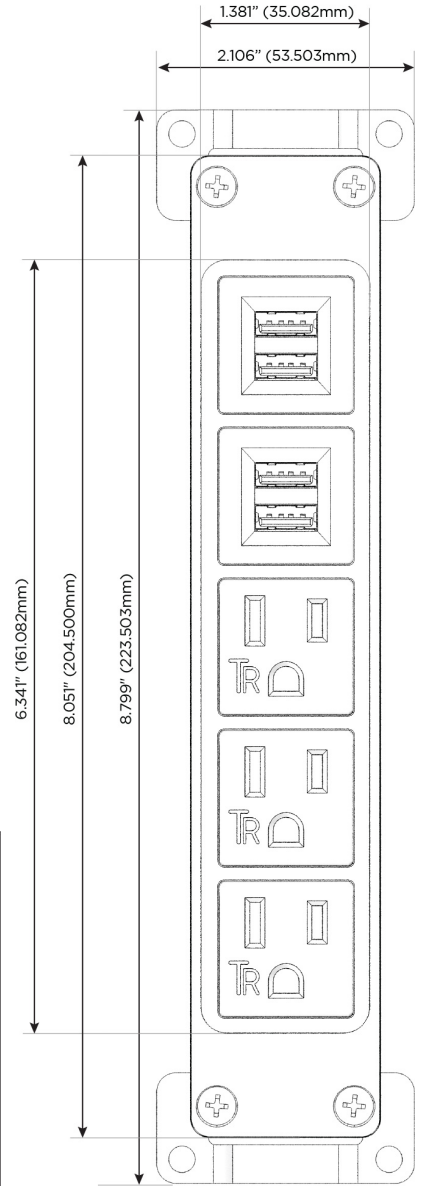

Bezel Finish: **SATIN NICKEL (ABS)**

Custom Finishes Available M-POWER-5T-AAAMM-SAB

Features:

Module/Port Options:

- A** Tamper Resistant AC Receptacle
- E** USB-A & USB-C (20W)
- M** Double USB-A (Fast Charging Ports - 18W)
- H** HDMI
- 6** CAT 6
- 12** RJ 12
- X** Switched AC
- Y** 3-Way Switch (Low Voltage)
- V** USB-C (45W High Speed Charging Port)
- S** USB-C (25W High Speed Charging Port)
- R** Switched AC (Rocker Switch)
- D** Dimmer Switch

Plug:

Supplied with Low Profile Flat 45° Angle 120 VAC Plug

Optional Standard Straight 120 VAC Plug

Optional Straight 120 VAC Pass-through Plug

- CLEAN, COMPACT DESIGN
- STREAMLINED
- LOW PROFILE
- SIDE-EXITING CORDS
- PLUG & PLAY
- 6' AC CORD & PLUG (FLAT PLUG STANDARD)
- CUSTOMIZABLE CONFIGURATIONS AND FINISHES
- UL LISTED FOR MOUNTING IN FURNITURE
- 15A

M-POWER-5T

AC POWER & DATA CONNECTIVITY SOLUTION

M-POWER-5T-AAAMM-SAB

Specs:

Modules/Ports:

- A** Tamper Resistant AC Receptacle
- M** Double USB-A (Fast Charging Ports - 18W)

TOP

SIDE