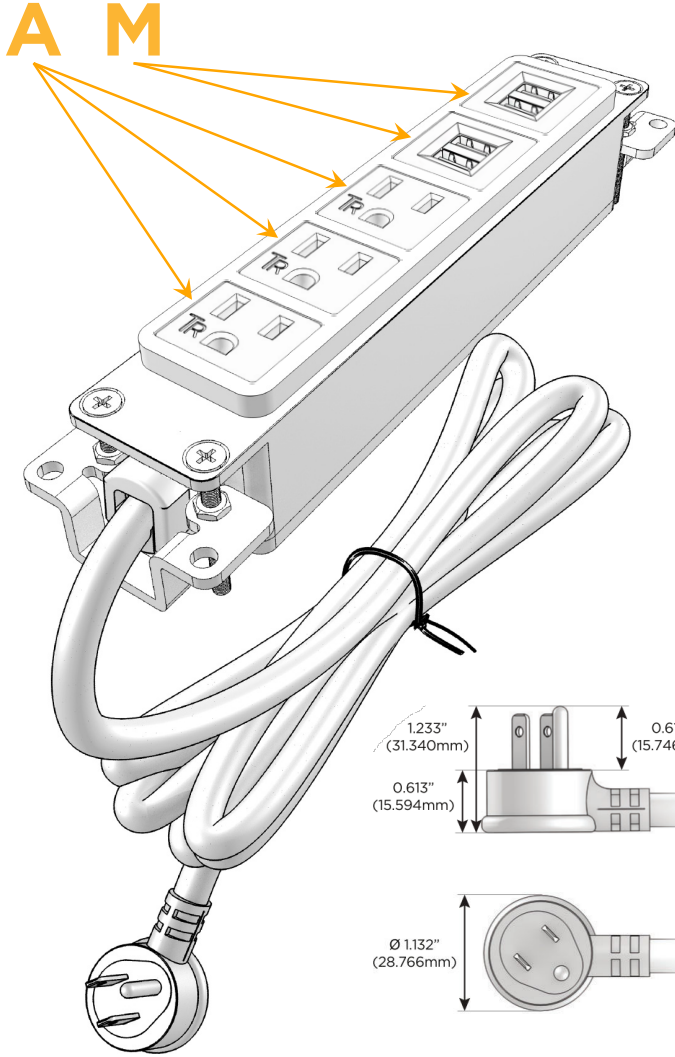

### Module/Port Options:

- A** Tamper Resistant AC Receptacle
- E** USB-A & USB-C (20W)
- M** Double USB-A (Fast Charging Ports - 18W)
- H** HDMI
- 6** CAT 6
- 12** RJ 12
- X** Switched AC
- Y** 3-Way Switch (Low Voltage)
- V** USB-C (45W High Speed Charging Port)
- S** USB-C (25W High Speed Charging Port)
- R** Switched AC (Rocker Switch)
- D** Dimmer Switch

### Plug:

Supplied with Low Profile Flat 45° Angle 120 VAC Plug

Optional Standard Straight 120 VAC Plug

Optional Straight 120 VAC Pass-through Plug

- CLEAN, COMPACT DESIGN
- STREAMLINED
- LOW PROFILE
- SIDE-EXITING CORDS
- PLUG & PLAY
- 6' AC CORD & PLUG (FLAT PLUG STANDARD)
- CUSTOMIZABLE CONFIGURATIONS AND FINISHES
- UL LISTED FOR MOUNTING IN FURNITURE
- 15A

# M-POWER-5T

AC POWER & DATA CONNECTIVITY SOLUTION

M-POWER-5T-AAAMM-MAB

Specs:

**Modules/Ports:**

- A** Tamper Resistant AC Receptacle
- M** Double USB-A (Fast Charging Ports - 18W)

Distributed by

Mormax Company, Inc.