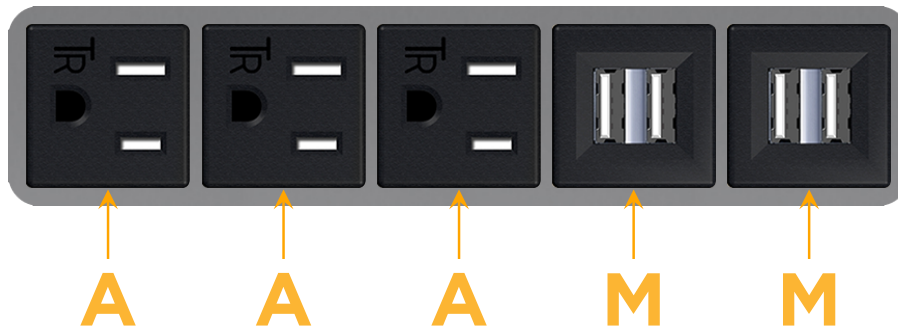

M-POWER-5T

AC POWER & DATA CONNECTIVITY SOLUTION

M-POWER-5T-AAAMM-MAB

Distributed by

Mormax Company, Inc.

8 Westchester Plaza

Elmsford, NY 10523

914-699-0101

sales@mormax.com

mormax.com

Metro Light & Power's line of power & data solutions offers sophisticated design elements combined with greater ease of installation. Streamlined and low-profile, enhanced by side-exiting cords, our outlets advance the industry with their cutting edge look and feel. We believe flexibility is key, and we provide a variety of mounting options, including the ability to mount in limited spaces. Our outlets are available in many finishes and configurations, in addition to a custom color and finish capability for our clients.

Bezel Finish: **MAGNESIUM (ABS)**

Custom Finishes Available M-POWER-5T-AAAMM-MAB

Features:

Module/Port Options:

- **A** Tamper Resistant AC Receptacle
- **E** USB-A & USB-C (20W)
- **M** Double USB-A (Fast Charging Ports - 18W)
- **H** HDMI
- **6** CAT 6
- **12** RJ 12
- **X** Switched AC
- **Y** 3-Way Switch (Low Voltage)
- **V** USB-C (45W High Speed Charging Port)
- **S** USB-C (25W High Speed Charging Port)
- **R** Switched AC (Rocker Switch)
- **D** Dimmer Switch

Plug:

Supplied with Low Profile Flat 45° Angle 120 VAC Plug

Optional Standard Straight 120 VAC Plug

Optional Straight 120 VAC Pass-through Plug

- CLEAN, COMPACT DESIGN
- STREAMLINED
- LOW PROFILE
- SIDE-EXITING CORDS
- PLUG & PLAY
- 6' AC CORD & PLUG (FLAT PLUG STANDARD)
- CUSTOMIZABLE CONFIGURATIONS AND FINISHES
- UL LISTED FOR MOUNTING IN FURNITURE
- 15A