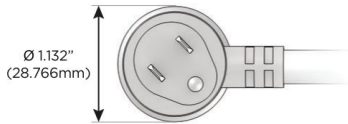

Plug:

Supplied with Low Profile Flat 45° Angle 120 VAC Plug

Optional Standard Straight 120 VAC Plug

Optional Straight 120 VAC Pass-through Plug

- CLEAN, COMPACT DESIGN
- STREAMLINED
- LOW PROFILE
- SIDE-EXITING CORDS
- PLUG & PLAY
- 6' AC CORD & PLUG (FLAT PLUG STANDARD)
- CUSTOMIZABLE CONFIGURATIONS AND FINISHES
- UL LISTED FOR MOUNTING IN FURNITURE
- 15A

M-POWER-5T

AC POWER & DATA CONNECTIVITY SOLUTION

M-POWER-5T-AAAMM-CUAB

Specs:

Modules/Ports:

- A** Tamper Resistant AC Receptacle
- M** Double USB-A (Fast Charging Ports - 18W)

Distributed by

Mormax Company, Inc.