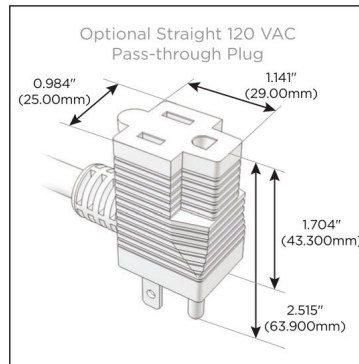

Plug:

Supplied with Low Profile Flat 45° Angle 120 VAC Plug

Optional Standard Straight 120 VAC Plug

Optional Straight 120 VAC Pass-through Plug

- CLEAN, COMPACT DESIGN
- STREAMLINED
- LOW PROFILE
- SIDE-EXITING CORDS
- PLUG & PLAY
- 6' AC CORD & PLUG (FLAT PLUG STANDARD)
- CUSTOMIZABLE CONFIGURATIONS AND FINISHES
- UL LISTED FOR MOUNTING IN FURNITURE
- 15A

M-POWER-5T

AC POWER & DATA CONNECTIVITY SOLUTION

M-POWER-5T-AAAMM-CUAB

Specs:

Modules/Ports:

- A** Tamper Resistant AC Receptacle
- M** Double USB-A (Fast Charging Ports - 18W)

Distributed by

Mormax Company, Inc.