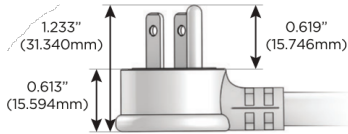

M-POWER-5T

AC POWER & DATA CONNECTIVITY SOLUTION

M-POWER-5T-AAAMM-CUAB

Specs:

Modules/Ports:

- A** Tamper Resistant AC Receptacle
- M** Double USB-A (Fast Charging Ports - 18W)

Distributed by

Mormax Company, Inc.