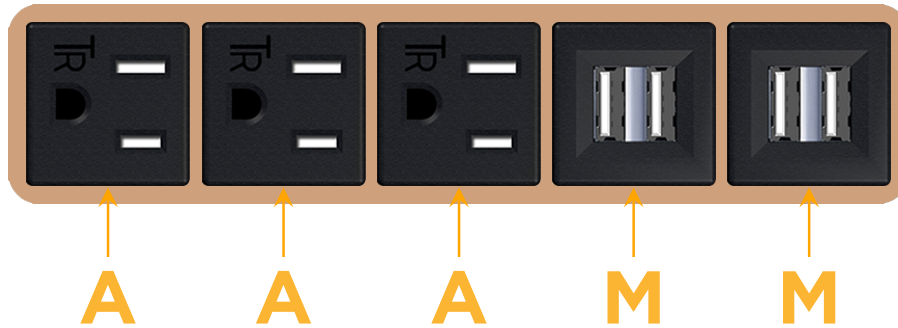

sales@mormax.com

mormax.com

Metro Light & Power's line of power & data solutions offers sophisticated design elements combined with greater ease of installation. Streamlined and low-profile, enhanced by side-exiting cords, our outlets advance the industry with their cutting edge look and feel. We believe flexibility is key, and we provide a variety of mounting options, including the ability to mount in limited spaces. Our outlets are available in many finishes and configurations, in addition to a custom color and finish capability for our clients.

Bezel Finish: **COPPER (ABS)**

Custom Finishes Available M-POWER-5T-AAAMM-CUAB

Features:

Module/Port Options:

- A** Tamper Resistant AC Receptacle
- E** USB-A & USB-C (20W)
- M** Double USB-A (Fast Charging Ports - 18W)
- H** HDMI
- 6** CAT 6
- 12** RJ 12
- X** Switched AC
- Y** 3-Way Switch (Low Voltage)
- V** USB-C (45W High Speed Charging Port)
- S** USB-C (25W High Speed Charging Port)
- R** Switched AC (Rocker Switch)
- D** Dimmer Switch

Plug:

Supplied with Low Profile Flat 45° Angle 120 VAC Plug

Optional Standard Straight 120 VAC Plug

Optional Straight 120 VAC Pass-through Plug

- CLEAN, COMPACT DESIGN
- STREAMLINED
- LOW PROFILE
- SIDE-EXITING CORDS
- PLUG & PLAY
- 6' AC CORD & PLUG (FLAT PLUG STANDARD)
- CUSTOMIZABLE CONFIGURATIONS AND FINISHES
- UL LISTED FOR MOUNTING IN FURNITURE
- 15A

M-POWER-5T

AC POWER & DATA CONNECTIVITY SOLUTION

M-POWER-5T-AAAMM-CUAB

Specs:

Modules/Ports:

- A** Tamper Resistant AC Receptacle
- M** Double USB-A (Fast Charging Ports - 18W)

Distributed by

Mormax Company, Inc.