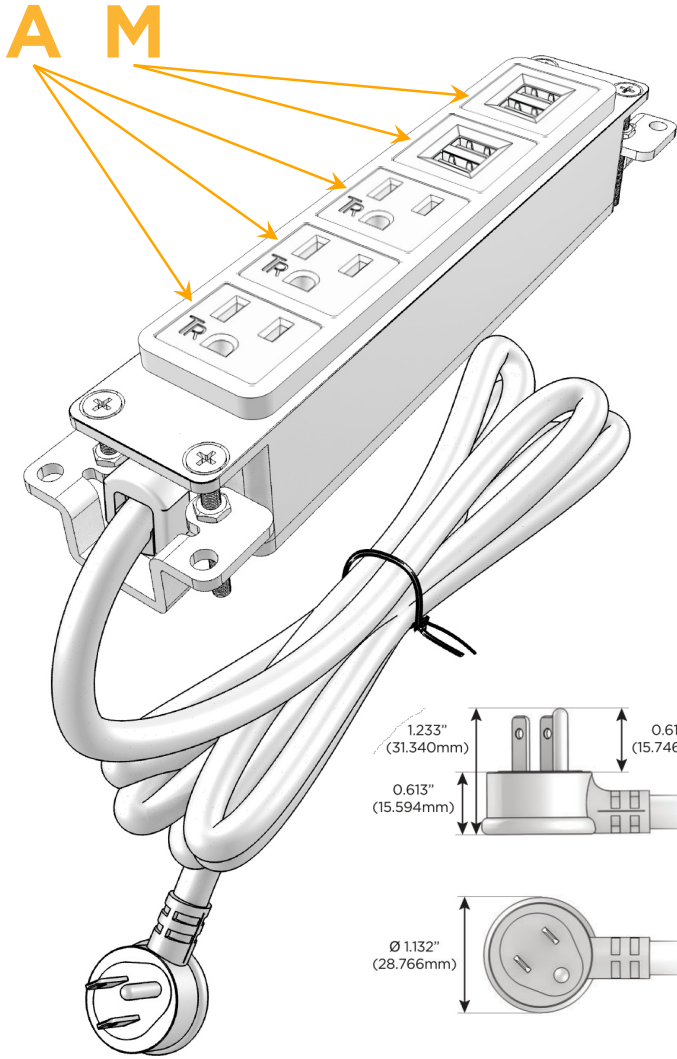

Bezel Finish: **COPPER (ABS)**

Custom Finishes Available M-POWER-5T-AAAMM-CUAB

Features:

Module/Port Options:

- A** Tamper Resistant AC Receptacle
- E** USB-A & USB-C (20W)
- M** Double USB-A (Fast Charging Ports - 18W)
- H** HDMI
- 6** CAT 6
- 12** RJ 12
- X** Switched AC
- Y** 3-Way Switch (Low Voltage)
- V** USB-C (45W High Speed Charging Port)
- S** USB-C (25W High Speed Charging Port)
- R** Switched AC (Rocker Switch)
- D** Dimmer Switch

Plug:

Supplied with Low Profile Flat 45° Angle 120 VAC Plug

Optional Standard Straight 120 VAC Plug

Optional Straight 120 VAC Pass-through Plug

- CLEAN, COMPACT DESIGN
- STREAMLINED
- LOW PROFILE
- SIDE-EXITING CORDS
- PLUG & PLAY
- 6' AC CORD & PLUG (FLAT PLUG STANDARD)
- CUSTOMIZABLE CONFIGURATIONS AND FINISHES
- UL LISTED FOR MOUNTING IN FURNITURE
- 15A

M-POWER-5T

AC POWER & DATA CONNECTIVITY SOLUTION

M-POWER-5T-AAAMM-CUAB

Specs:

Modules/Ports:

- A** Tamper Resistant AC Receptacle
- M** Double USB-A (Fast Charging Ports - 18W)

Distributed by

Mormax Company, Inc.