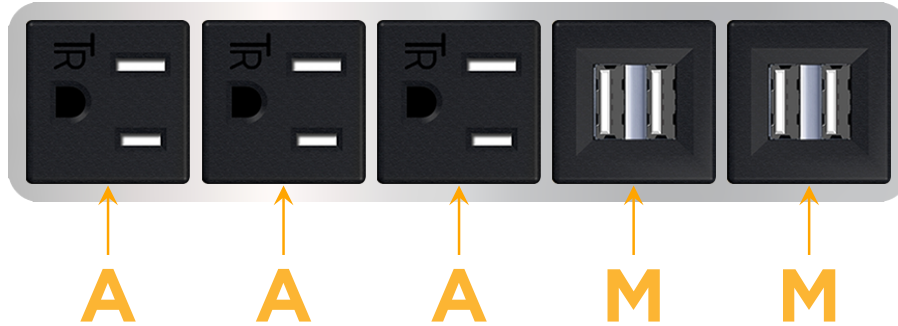

sales@mormax.com

mormax.com

Metro Light & Power's line of power & data solutions offers sophisticated design elements combined with greater ease of installation. Streamlined and low-profile, enhanced by side-exiting cords, our outlets advance the industry with their cutting edge look and feel. We believe flexibility is key, and we provide a variety of mounting options, including the ability to mount in limited spaces. Our outlets are available in many finishes and configurations, in addition to a custom color and finish capability for our clients.

Bezel Finish: **CHROME (ABS)**

Custom Finishes Available M-POWER-5T-AAAMM-CRAB

Features:

Module/Port Options:

- A** Tamper Resistant AC Receptacle
- E** USB-A & USB-C (20W)
- M** Double USB-A (Fast Charging Ports - 18W)
- H** HDMI
- 6** CAT 6
- 12** RJ 12
- X** Switched AC
- Y** 3-Way Switch (Low Voltage)
- V** USB-C (45W High Speed Charging Port)
- S** USB-C (25W High Speed Charging Port)
- R** Switched AC (Rocker Switch)
- D** Dimmer Switch

Plug:

Supplied with Low Profile Flat 45° Angle 120 VAC Plug

Optional Standard Straight 120 VAC Plug

Optional Straight 120 VAC Pass-through Plug

- CLEAN, COMPACT DESIGN
- STREAMLINED
- LOW PROFILE
- SIDE-EXITING CORDS
- PLUG & PLAY
- 6' AC CORD & PLUG (FLAT PLUG STANDARD)
- CUSTOMIZABLE CONFIGURATIONS AND FINISHES
- UL LISTED FOR MOUNTING IN FURNITURE
- 15A

M-POWER-5T

AC POWER & DATA CONNECTIVITY SOLUTION

M-POWER-5T-AAAMM-CRAB

Specs:

Modules/Ports:

- A** Tamper Resistant AC Receptacle
- M** Double USB-A (Fast Charging Ports - 18W)

Distributed by

Mormax Company, Inc.