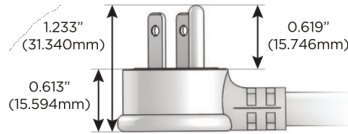

M-POWER-5T

AC POWER & DATA CONNECTIVITY SOLUTION

M-POWER-5T-AAAMM-CRAB

Specs:

Modules/Ports:

- A** Tamper Resistant AC Receptacle
- M** Double USB-A (Fast Charging Ports - 18W)

Distributed by

Mormax Company, Inc.