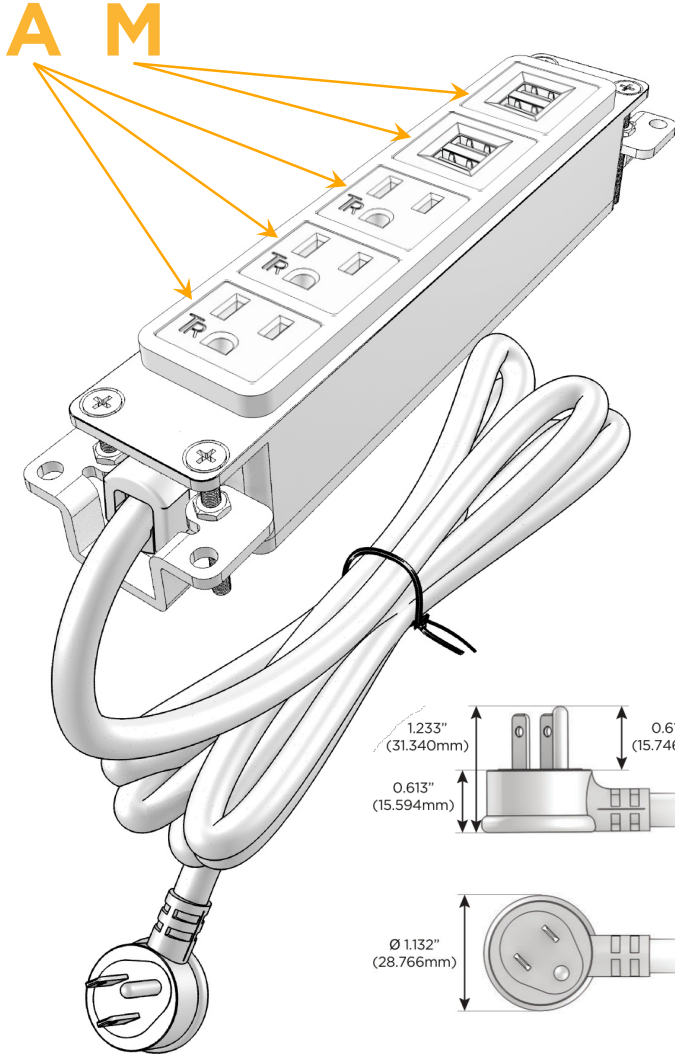

Bezel Finish: **CHROME (ABS)**

Custom Finishes Available M-POWER-5T-AAAMM-CRAB

Features:

Module/Port Options:

- A** Tamper Resistant AC Receptacle
- E** USB-A & USB-C (20W)
- M** Double USB-A (Fast Charging Ports - 18W)
- H** HDMI
- 6** CAT 6
- 12** RJ 12
- X** Switched AC
- Y** 3-Way Switch (Low Voltage)
- V** USB-C (45W High Speed Charging Port)
- S** USB-C (25W High Speed Charging Port)
- R** Switched AC (Rocker Switch)
- D** Dimmer Switch

Plug:

Supplied with Low Profile Flat 45° Angle 120 VAC Plug

Optional Standard Straight 120 VAC Plug

Optional Straight 120 VAC Pass-through Plug

- CLEAN, COMPACT DESIGN
- STREAMLINED
- LOW PROFILE
- SIDE-EXITING CORDS
- PLUG & PLAY
- 6' AC CORD & PLUG (FLAT PLUG STANDARD)
- CUSTOMIZABLE CONFIGURATIONS AND FINISHES
- UL LISTED FOR MOUNTING IN FURNITURE
- 15A

M-POWER-5T

AC POWER & DATA CONNECTIVITY SOLUTION

M-POWER-5T-AAAMM-CRAB

Specs:

Modules/Ports:

- A** Tamper Resistant AC Receptacle
- M** Double USB-A (Fast Charging Ports - 18W)

Distributed by

Mormax Company, Inc.