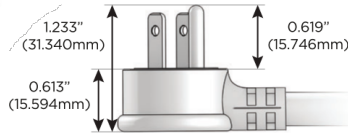

M-POWER-5T

AC POWER & DATA CONNECTIVITY SOLUTION

M-POWER-5T-AAAMM-CHAB

Specs:

Modules/Ports:

- A** Tamper Resistant AC Receptacle
- M** Double USB-A (Fast Charging Ports - 18W)

Distributed by

Mormax Company, Inc.