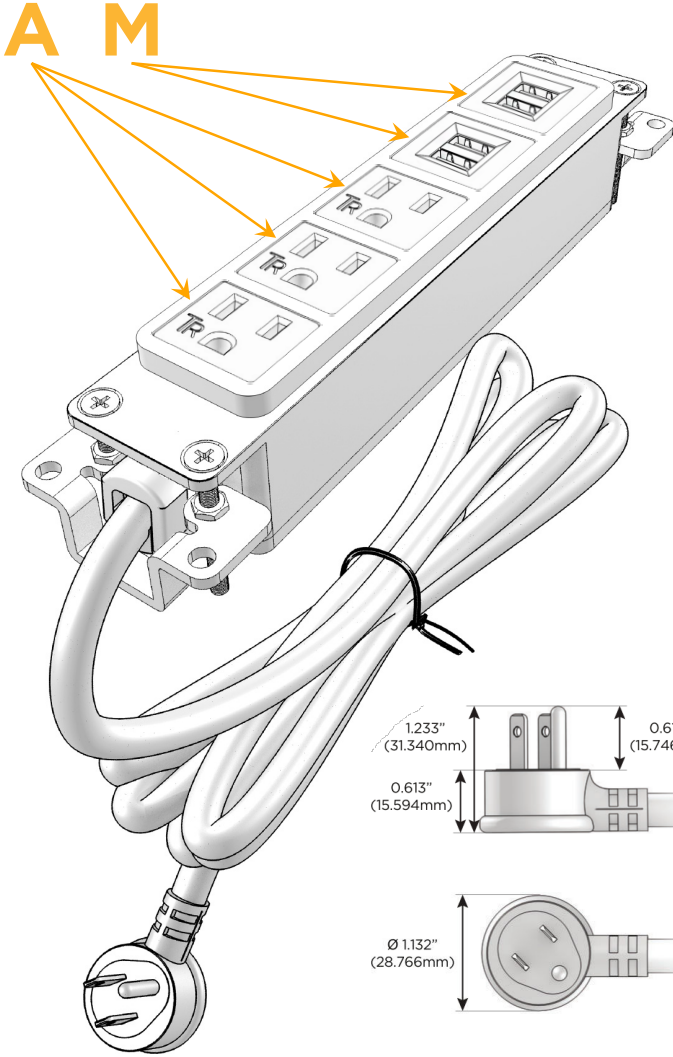

Bezel Finish: **CHAMPAGNE (ABS)**

Custom Finishes Available M-POWER-5T-AAAMM-CHAB

Features:

Module/Port Options:

- A** Tamper Resistant AC Receptacle
- E** USB-A & USB-C (20W)
- M** Double USB-A (Fast Charging Ports - 18W)
- H** HDMI
- 6** CAT 6
- 12** RJ 12
- X** Switched AC
- Y** 3-Way Switch (Low Voltage)
- V** USB-C (45W High Speed Charging Port)
- S** USB-C (25W High Speed Charging Port)
- R** Switched AC (Rocker Switch)
- D** Dimmer Switch

Plug:

Supplied with Low Profile Flat 45° Angle 120 VAC Plug

Optional Standard Straight 120 VAC Plug

Optional Straight 120 VAC Pass-through Plug

- CLEAN, COMPACT DESIGN
- STREAMLINED
- LOW PROFILE
- SIDE-EXITING CORDS
- PLUG & PLAY
- 6' AC CORD & PLUG (FLAT PLUG STANDARD)
- CUSTOMIZABLE CONFIGURATIONS AND FINISHES
- UL LISTED FOR MOUNTING IN FURNITURE
- 15A

M-POWER-5T

AC POWER & DATA CONNECTIVITY SOLUTION

M-POWER-5T-AAAMM-CHAB

Specs:

Modules/Ports:

- A** Tamper Resistant AC Receptacle
- M** Double USB-A (Fast Charging Ports - 18W)

Distributed by

Mormax Company, Inc.