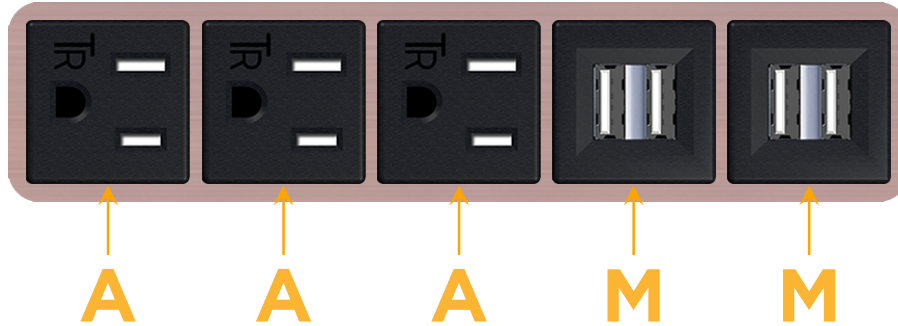

sales@mormax.com

mormax.com

Metro Light & Power's line of power & data solutions offers sophisticated design elements combined with greater ease of installation. Streamlined and low-profile, enhanced by side-exiting cords, our outlets advance the industry with their cutting edge look and feel. We believe flexibility is key, and we provide a variety of mounting options, including the ability to mount in limited spaces. Our outlets are available in many finishes and configurations, in addition to a custom color and finish capability for our clients.

Bezel Finish: **CHAMPAGNE (ABS)**

Custom Finishes Available M-POWER-5T-AAAMM-CHAB

Features:

Module/Port Options:

- A** Tamper Resistant AC Receptacle
- E** USB-A & USB-C (20W)
- M** Double USB-A (Fast Charging Ports - 18W)
- H** HDMI
- 6** CAT 6
- 12** RJ 12
- X** Switched AC
- Y** 3-Way Switch (Low Voltage)
- V** USB-C (45W High Speed Charging Port)
- S** USB-C (25W High Speed Charging Port)
- R** Switched AC (Rocker Switch)
- D** Dimmer Switch

Plug:

Supplied with Low Profile Flat 45° Angle 120 VAC Plug

Optional Standard Straight 120 VAC Plug

Optional Straight 120 VAC Pass-through Plug

- CLEAN, COMPACT DESIGN
- STREAMLINED
- LOW PROFILE
- SIDE-EXITING CORDS
- PLUG & PLAY
- 6' AC CORD & PLUG (FLAT PLUG STANDARD)
- CUSTOMIZABLE CONFIGURATIONS AND FINISHES
- UL LISTED FOR MOUNTING IN FURNITURE
- 15A

M-POWER-5T

AC POWER & DATA CONNECTIVITY SOLUTION

M-POWER-5T-AAAMM-CHAB

Specs:

Modules/Ports:

- A** Tamper Resistant AC Receptacle
- M** Double USB-A (Fast Charging Ports - 18W)

Distributed by

Mormax Company, Inc.