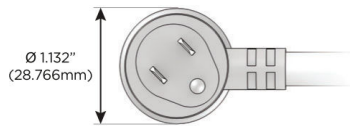

Plug:

Supplied with Low Profile Flat 45° Angle 120 VAC Plug

Optional Standard Straight 120 VAC Plug

Optional Straight 120 VAC Pass-through Plug

- CLEAN, COMPACT DESIGN
- STREAMLINED
- LOW PROFILE
- SIDE-EXITING CORDS
- PLUG & PLAY
- 6' AC CORD & PLUG (FLAT PLUG STANDARD)
- CUSTOMIZABLE CONFIGURATIONS AND FINISHES
- UL LISTED FOR MOUNTING IN FURNITURE
- 15A

M-POWER-5T

AC POWER & DATA CONNECTIVITY SOLUTION

M-POWER-5T-AAAMM-BZAB

Specs:

Modules/Ports:

- A** Tamper Resistant AC Receptacle
- M** Double USB-A (Fast Charging Ports - 18W)

Distributed by

Mormax Company, Inc.