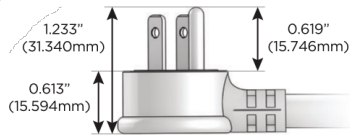

M-POWER-5T

AC POWER & DATA CONNECTIVITY SOLUTION

M-POWER-5T-AAAMM-BZAB

Specs:

Modules/Ports:

- A** Tamper Resistant AC Receptacle
- M** Double USB-A (Fast Charging Ports - 18W)

Distributed by

Mormax Company, Inc.