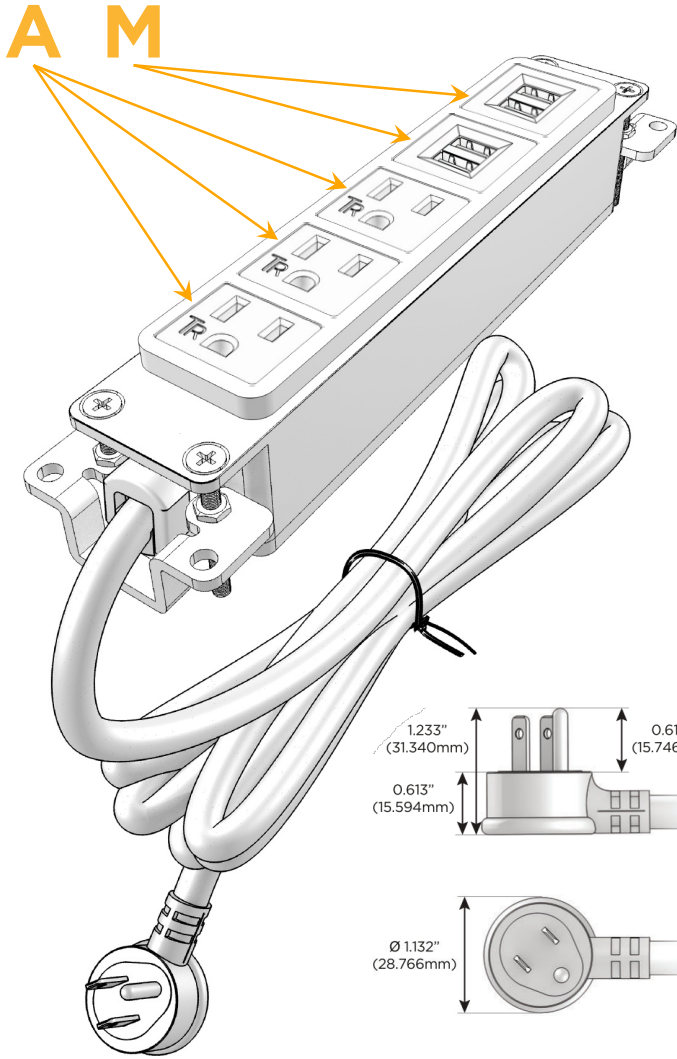

Bezel Finish: **STANDARD BRONZE (ABS)**

Custom Finishes Available M-POWER-5T-AAAMM-BZAB

Features:

Module/Port Options:

- A** Tamper Resistant AC Receptacle
- E** USB-A & USB-C (20W)
- M** Double USB-A (Fast Charging Ports - 18W)
- H** HDMI
- 6** CAT 6
- 12** RJ 12
- X** Switched AC
- Y** 3-Way Switch (Low Voltage)
- V** USB-C (45W High Speed Charging Port)
- S** USB-C (25W High Speed Charging Port)
- R** Switched AC (Rocker Switch)
- D** Dimmer Switch

Plug:

Supplied with Low Profile Flat 45° Angle 120 VAC Plug

Optional Standard Straight 120 VAC Plug

Optional Straight 120 VAC Pass-through Plug

- CLEAN, COMPACT DESIGN
- STREAMLINED
- LOW PROFILE
- SIDE-EXITING CORDS
- PLUG & PLAY
- 6' AC CORD & PLUG (FLAT PLUG STANDARD)
- CUSTOMIZABLE CONFIGURATIONS AND FINISHES
- UL LISTED FOR MOUNTING IN FURNITURE
- 15A

M-POWER-5T

AC POWER & DATA CONNECTIVITY SOLUTION

M-POWER-5T-AAAMM-BZAB

Specs:

Modules/Ports:

- A** Tamper Resistant AC Receptacle
- M** Double USB-A (Fast Charging Ports - 18W)

Distributed by

Mormax Company, Inc.