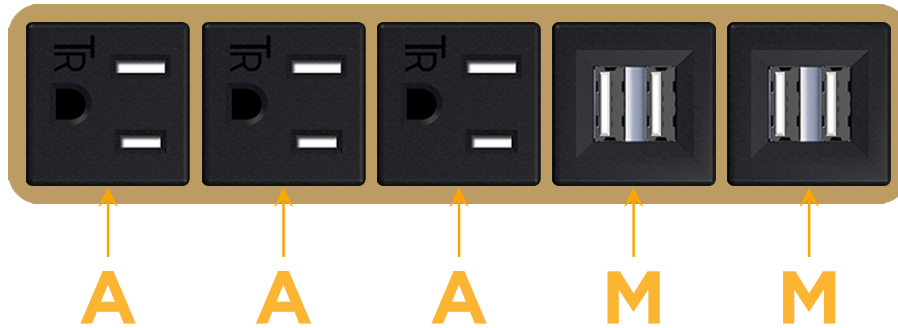

sales@mormax.com

mormax.com

Metro Light & Power's line of power & data solutions offers sophisticated design elements combined with greater ease of installation. Streamlined and low-profile, enhanced by side-exiting cords, our outlets advance the industry with their cutting edge look and feel. We believe flexibility is key, and we provide a variety of mounting options, including the ability to mount in limited spaces. Our outlets are available in many finishes and configurations, in addition to a custom color and finish capability for our clients.

Bezel Finish: **STANDARD BRONZE (ABS)**

Custom Finishes Available M-POWER-5T-AAAMM-BZAB

Features:

Module/Port Options:

- A** Tamper Resistant AC Receptacle
- E** USB-A & USB-C (20W)
- M** Double USB-A (Fast Charging Ports - 18W)
- H** HDMI
- 6** CAT 6
- 12** RJ 12
- X** Switched AC
- Y** 3-Way Switch (Low Voltage)
- V** USB-C (45W High Speed Charging Port)
- S** USB-C (25W High Speed Charging Port)
- R** Switched AC (Rocker Switch)
- D** Dimmer Switch

Plug:

Supplied with Low Profile Flat 45° Angle 120 VAC Plug

Optional Standard Straight 120 VAC Plug

Optional Straight 120 VAC Pass-through Plug

- CLEAN, COMPACT DESIGN
- STREAMLINED
- LOW PROFILE
- SIDE-EXITING CORDS
- PLUG & PLAY
- 6' AC CORD & PLUG (FLAT PLUG STANDARD)
- CUSTOMIZABLE CONFIGURATIONS AND FINISHES
- UL LISTED FOR MOUNTING IN FURNITURE
- 15A

M-POWER-5T

AC POWER & DATA CONNECTIVITY SOLUTION

M-POWER-5T-AAAMM-BZAB

Specs:

Modules/Ports:

- A** Tamper Resistant AC Receptacle
- M** Double USB-A (Fast Charging Ports - 18W)

Distributed by

Mormax Company, Inc.