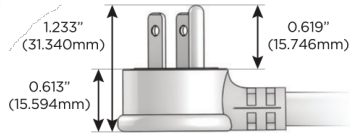

# M-POWER-5T

AC POWER & DATA CONNECTIVITY SOLUTION

M-POWER-5T-AAAMM-BZ5AB

Specs:

**Modules/Ports:**

- A** Tamper Resistant AC Receptacle
- M** Double USB-A (Fast Charging Ports - 18W)

Distributed by

Mormax Company, Inc.