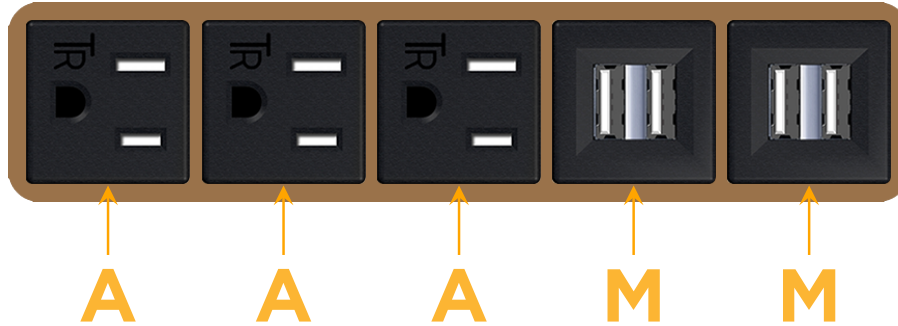

M-POWER-5T

AC POWER & DATA CONNECTIVITY SOLUTION

M-POWER-5T-AAAMM-BZ5AB

Distributed by

Mormax Company, Inc.

8 Westchester Plaza

Elmsford, NY 10523

914-699-0101

sales@mormax.com

mormax.com

Metro Light & Power's line of power & data solutions offers sophisticated design elements combined with greater ease of installation. Streamlined and low-profile, enhanced by side-exiting cords, our outlets advance the industry with their cutting edge look and feel. We believe flexibility is key, and we provide a variety of mounting options, including the ability to mount in limited spaces. Our outlets are available in many finishes and configurations, in addition to a custom color and finish capability for our clients.

Bezel Finish: **ARCHITECTURAL BRONZE (ABS)**

Custom Finishes Available M-POWER-5T-AAAMM-BZ5AB

Features:

Module/Port Options:

- **A** Tamper Resistant AC Receptacle
- **E** USB-A & USB-C (20W)
- **M** Double USB-A (Fast Charging Ports - 18W)
- **H** HDMI
- **6** CAT 6
- **12** RJ 12
- **X** Switched AC
- **Y** 3-Way Switch (Low Voltage)
- **V** USB-C (45W High Speed Charging Port)
- **S** USB-C (25W High Speed Charging Port)
- **R** Switched AC (Rocker Switch)
- **D** Dimmer Switch

Plug:

Supplied with Low Profile Flat 45° Angle 120 VAC Plug

Optional Standard Straight 120 VAC Plug

Optional Straight 120 VAC Pass-through Plug

- CLEAN, COMPACT DESIGN
- STREAMLINED
- LOW PROFILE
- SIDE-EXITING CORDS
- PLUG & PLAY
- 6' AC CORD & PLUG (FLAT PLUG STANDARD)
- CUSTOMIZABLE CONFIGURATIONS AND FINISHES
- UL LISTED FOR MOUNTING IN FURNITURE
- 15A