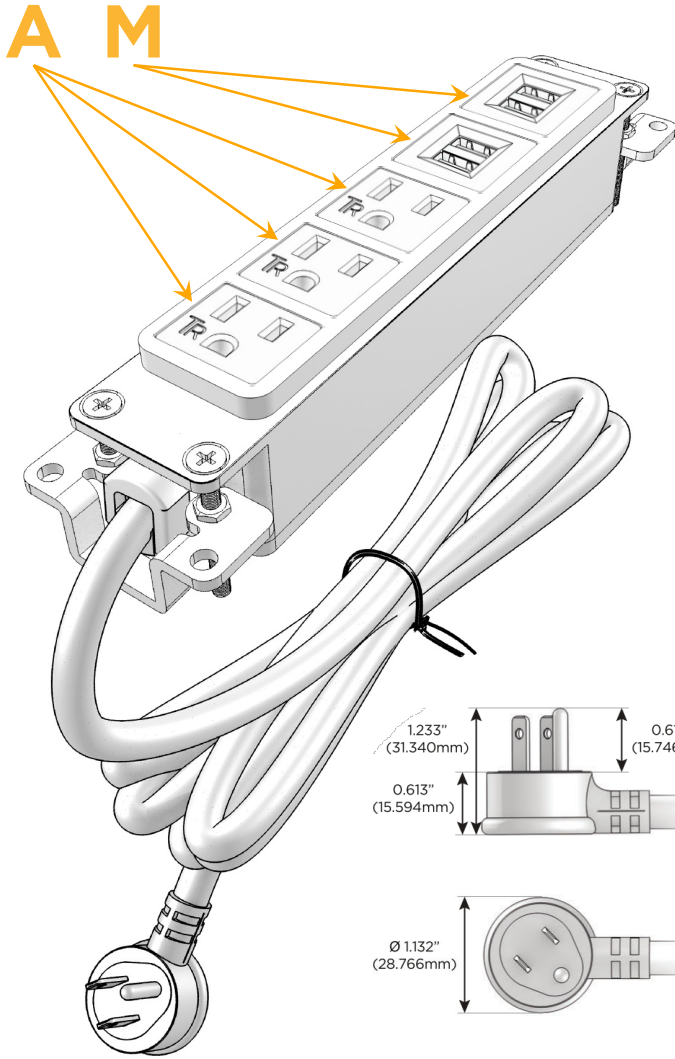

### Module/Port Options:

- A** Tamper Resistant AC Receptacle
- E** USB-A & USB-C (20W)
- M** Double USB-A (Fast Charging Ports - 18W)
- H** HDMI
- 6** CAT 6
- 12** RJ 12
- X** Switched AC
- Y** 3-Way Switch (Low Voltage)
- V** USB-C (45W High Speed Charging Port)
- S** USB-C (25W High Speed Charging Port)
- R** Switched AC (Rocker Switch)
- D** Dimmer Switch

### Plug:

Supplied with Low Profile Flat 45° Angle 120 VAC Plug

Optional Standard Straight 120 VAC Plug

Optional Straight 120 VAC Pass-through Plug

- CLEAN, COMPACT DESIGN
- STREAMLINED
- LOW PROFILE
- SIDE-EXITING CORDS
- PLUG & PLAY
- 6' AC CORD & PLUG (FLAT PLUG STANDARD)
- CUSTOMIZABLE CONFIGURATIONS AND FINISHES
- UL LISTED FOR MOUNTING IN FURNITURE
- 15A

# M-POWER-5T

AC POWER & DATA CONNECTIVITY SOLUTION

M-POWER-5T-AAAMM-BZ5AB

Specs:

**Modules/Ports:**

- A** Tamper Resistant AC Receptacle
- M** Double USB-A (Fast Charging Ports - 18W)

Distributed by

Mormax Company, Inc.