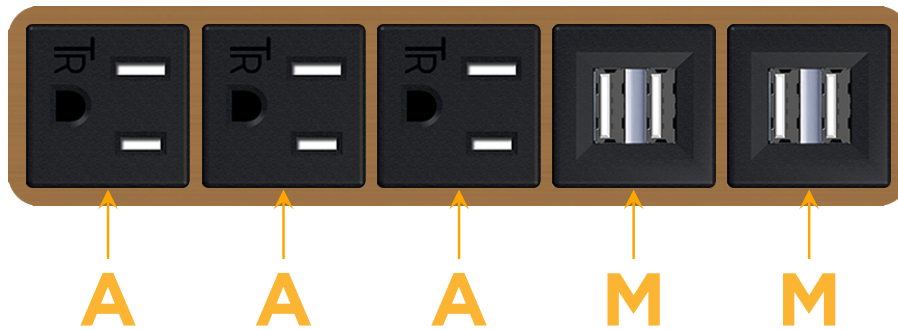

sales@mormax.com

mormax.com

Metro Light & Power's line of power & data solutions offers sophisticated design elements combined with greater ease of installation. Streamlined and low-profile, enhanced by side-exiting cords, our outlets advance the industry with their cutting edge look and feel. We believe flexibility is key, and we provide a variety of mounting options, including the ability to mount in limited spaces. Our outlets are available in many finishes and configurations, in addition to a custom color and finish capability for our clients.

Bezel Finish: **SOLID BRONZE BRUSHED**

Custom Finishes Available M-POWER-5T-AAAMM-BZ4B

Features:

**Module/Port Options:**

- A** Tamper Resistant AC Receptacle
- E** USB-A & USB-C (20W)
- M** Double USB-A (Fast Charging Ports - 18W)
- H** HDMI
- 6** CAT 6
- 12** RJ 12
- X** Switched AC
- Y** 3-Way Switch (Low Voltage)
- V** USB-C (45W High Speed Charging Port)
- S** USB-C (25W High Speed Charging Port)
- R** Switched AC (Rocker Switch)
- D** Dimmer Switch

**Plug:**

Supplied with Low Profile Flat 45° Angle 120 VAC Plug

Optional Standard Straight 120 VAC Plug

Optional Straight 120 VAC Pass-through Plug

- CLEAN, COMPACT DESIGN
- STREAMLINED
- LOW PROFILE
- SIDE-EXITING CORDS
- PLUG & PLAY
- 6' AC CORD & PLUG (FLAT PLUG STANDARD)
- CUSTOMIZABLE CONFIGURATIONS AND FINISHES
- UL LISTED FOR MOUNTING IN FURNITURE
- 15A

### Modules/Ports:

- A** Tamper Resistant AC Receptacle
- M** Double USB-A (Fast Charging Ports - 18W)

Distributed by

Mormax Company, Inc.

8 Westchester Plaza

Elmsford, NY 10523

914-699-0101

sales@mormax.com