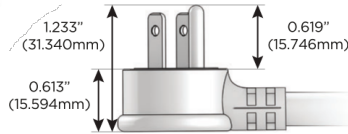

M-POWER-5T

AC POWER & DATA CONNECTIVITY SOLUTION

M-POWER-5T-AAAMM-BZ4B

Specs:

Modules/Ports:

- **A** Tamper Resistant AC Receptacle
- **M** Double USB-A (Fast Charging Ports - 18W)