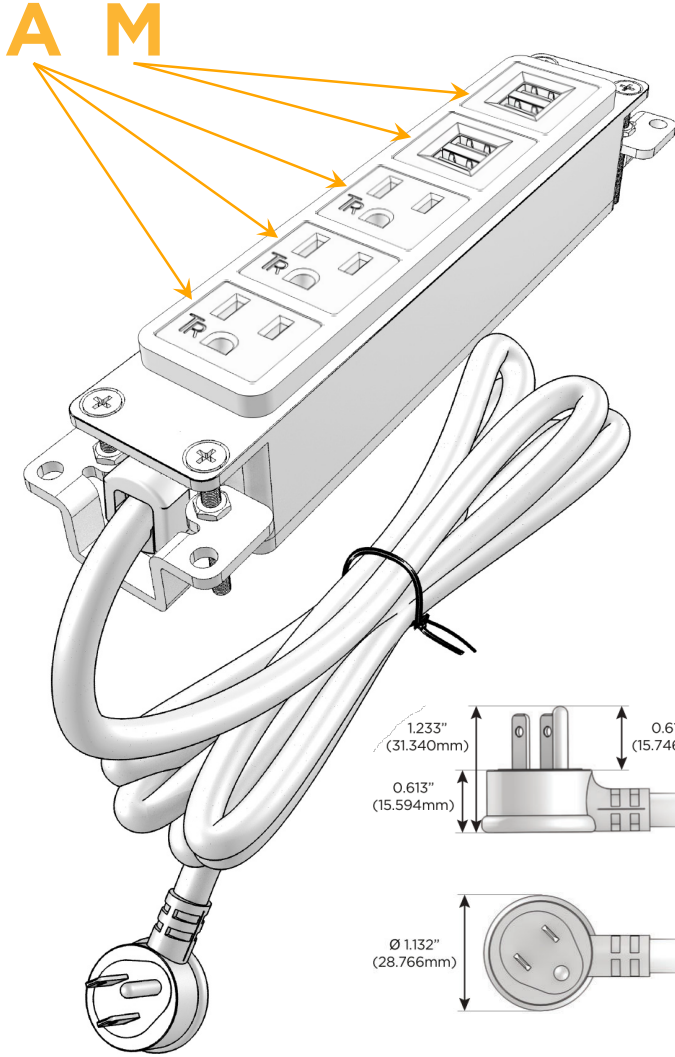

**Plug:**

Supplied with Low Profile Flat 45° Angle 120 VAC Plug

Optional Standard Straight 120 VAC Plug

Optional Straight 120 VAC Pass-through Plug

- CLEAN, COMPACT DESIGN
- STREAMLINED
- LOW PROFILE
- SIDE-EXITING CORDS
- PLUG & PLAY
- 6' AC CORD & PLUG (FLAT PLUG STANDARD)
- CUSTOMIZABLE CONFIGURATIONS AND FINISHES
- UL LISTED FOR MOUNTING IN FURNITURE
- 15A

## AC POWER & DATA CONNECTIVITY SOLUTION

M-POWER-5T-AAAMM-BZ4B

Specs:

### Modules/Ports:

- A** Tamper Resistant AC Receptacle
- M** Double USB-A (Fast Charging Ports - 18W)

Distributed by

Mormax Company, Inc.

8 Westchester Plaza

Elmsford, NY 10523

914-699-0101

sales@mormax.com