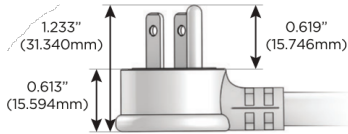

M-POWER-5T

AC POWER & DATA CONNECTIVITY SOLUTION

M-POWER-5T-AAAMM-BRAB

Specs:

Modules/Ports:

- A** Tamper Resistant AC Receptacle
- M** Double USB-A (Fast Charging Ports - 18W)

Distributed by

Mormax Company, Inc.