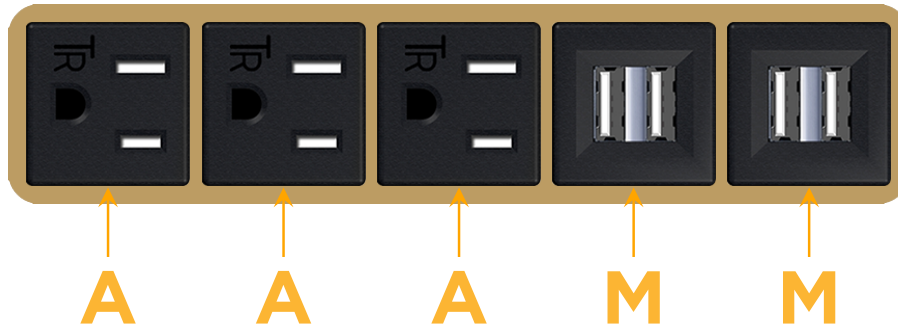

sales@mormax.com

mormax.com

Metro Light & Power's line of power & data solutions offers sophisticated design elements combined with greater ease of installation. Streamlined and low-profile, enhanced by side-exiting cords, our outlets advance the industry with their cutting edge look and feel. We believe flexibility is key, and we provide a variety of mounting options, including the ability to mount in limited spaces. Our outlets are available in many finishes and configurations, in addition to a custom color and finish capability for our clients.

Bezel Finish: **BRASS (ABS)**

Custom Finishes Available M-POWER-5T-AAAMM-BRAB

Features:

Module/Port Options:

- A** Tamper Resistant AC Receptacle
- E** USB-A & USB-C (20W)
- M** Double USB-A (Fast Charging Ports - 18W)
- H** HDMI
- 6** CAT 6
- 12** RJ 12
- X** Switched AC
- Y** 3-Way Switch (Low Voltage)
- V** USB-C (45W High Speed Charging Port)
- S** USB-C (25W High Speed Charging Port)
- R** Switched AC (Rocker Switch)
- D** Dimmer Switch

Plug:

Supplied with Low Profile Flat 45° Angle 120 VAC Plug

Optional Standard Straight 120 VAC Plug

Optional Straight 120 VAC Pass-through Plug

- CLEAN, COMPACT DESIGN
- STREAMLINED
- LOW PROFILE
- SIDE-EXITING CORDS
- PLUG & PLAY
- 6' AC CORD & PLUG (FLAT PLUG STANDARD)
- CUSTOMIZABLE CONFIGURATIONS AND FINISHES
- UL LISTED FOR MOUNTING IN FURNITURE
- 15A

M-POWER-5T

AC POWER & DATA CONNECTIVITY SOLUTION

M-POWER-5T-AAAMM-BRAB

Specs:

Modules/Ports:

- A** Tamper Resistant AC Receptacle
- M** Double USB-A (Fast Charging Ports - 18W)

Distributed by

Mormax Company, Inc.