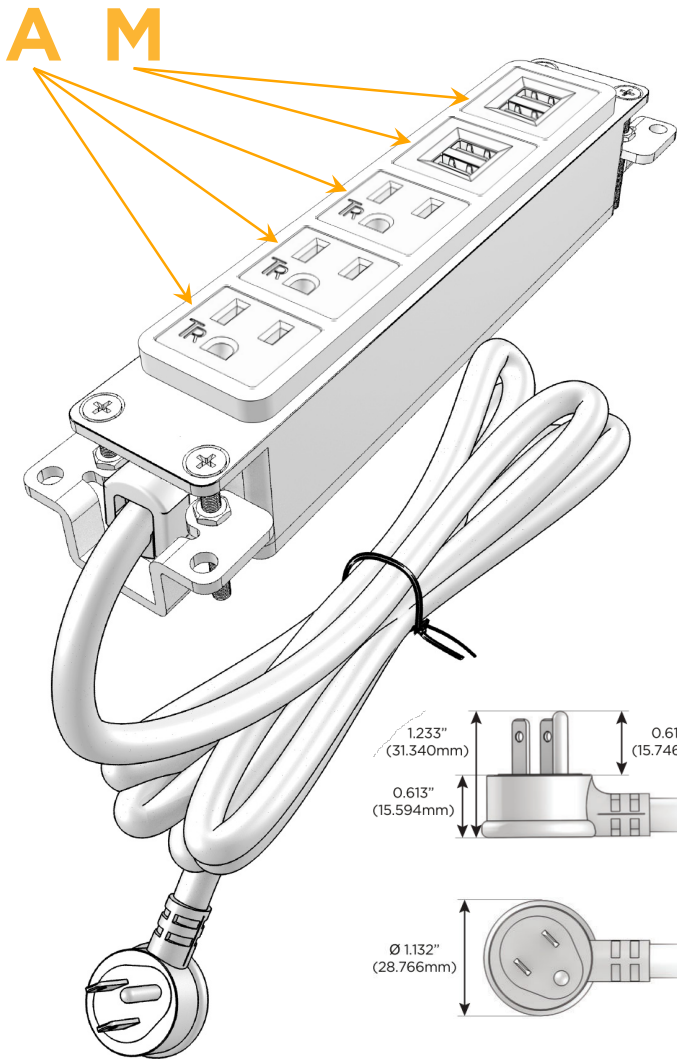

Bezel Finish: **BRASS (ABS)**

Custom Finishes Available M-POWER-5T-AAAMM-BRAB

Features:

Module/Port Options:

- A** Tamper Resistant AC Receptacle
- E** USB-A & USB-C (20W)
- M** Double USB-A (Fast Charging Ports - 18W)
- H** HDMI
- 6** CAT 6
- 12** RJ 12
- X** Switched AC
- Y** 3-Way Switch (Low Voltage)
- V** USB-C (45W High Speed Charging Port)
- S** USB-C (25W High Speed Charging Port)
- R** Switched AC (Rocker Switch)
- D** Dimmer Switch

Plug:

Supplied with Low Profile Flat 45° Angle 120 VAC Plug

Optional Standard Straight 120 VAC Plug

Optional Straight 120 VAC Pass-through Plug

- CLEAN, COMPACT DESIGN
- STREAMLINED
- LOW PROFILE
- SIDE-EXITING CORDS
- PLUG & PLAY
- 6' AC CORD & PLUG (FLAT PLUG STANDARD)
- CUSTOMIZABLE CONFIGURATIONS AND FINISHES
- UL LISTED FOR MOUNTING IN FURNITURE
- 15A

M-POWER-5T

AC POWER & DATA CONNECTIVITY SOLUTION

M-POWER-5T-AAAMM-BRAB

Specs:

Modules/Ports:

- A** Tamper Resistant AC Receptacle
- M** Double USB-A (Fast Charging Ports - 18W)

Distributed by

Mormax Company, Inc.