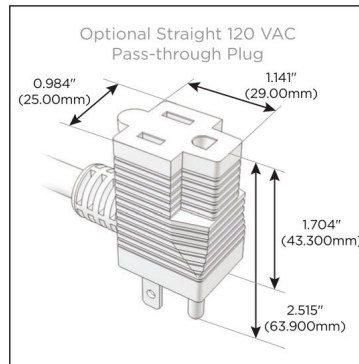

Plug:

Supplied with Low Profile Flat 45° Angle 120 VAC Plug

Optional Standard Straight 120 VAC Plug

Optional Straight 120 VAC Pass-through Plug

- CLEAN, COMPACT DESIGN
- STREAMLINED
- LOW PROFILE
- SIDE-EXITING CORDS
- PLUG & PLAY
- 6' AC CORD & PLUG (FLAT PLUG STANDARD)
- CUSTOMIZABLE CONFIGURATIONS AND FINISHES
- UL LISTED FOR MOUNTING IN FURNITURE
- 15A

M-POWER-5T

AC POWER & DATA CONNECTIVITY SOLUTION

M-POWER-5T-AAAMM-BRAB

Specs:

Modules/Ports:

- A** Tamper Resistant AC Receptacle
- M** Double USB-A (Fast Charging Ports - 18W)

Distributed by

Mormax Company, Inc.