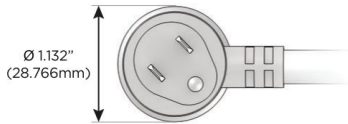

Plug:

Supplied with Low Profile Flat 45° Angle 120 VAC Plug

Optional Standard Straight 120 VAC Plug

Optional Straight 120 VAC Pass-through Plug

- CLEAN, COMPACT DESIGN
- STREAMLINED
- LOW PROFILE
- SIDE-EXITING CORDS
- PLUG & PLAY
- 6' AC CORD & PLUG (FLAT PLUG STANDARD)
- CUSTOMIZABLE CONFIGURATIONS AND FINISHES
- UL LISTED FOR MOUNTING IN FURNITURE
- 15A

M-POWER-5T

AC POWER & DATA CONNECTIVITY SOLUTION

M-POWER-5T-AAAMM-BRAB

Specs:

Modules/Ports:

- A** Tamper Resistant AC Receptacle
- M** Double USB-A (Fast Charging Ports - 18W)

Distributed by

Mormax Company, Inc.