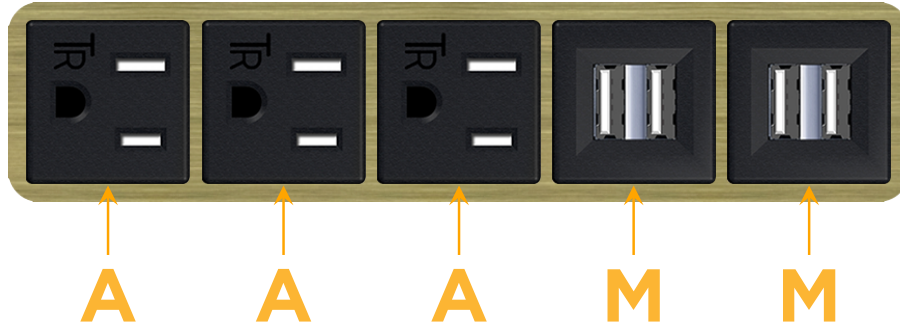

sales@mormax.com

mormax.com

Metro Light & Power's line of power & data solutions offers sophisticated design elements combined with greater ease of installation. Streamlined and low-profile, enhanced by side-exiting cords, our outlets advance the industry with their cutting edge look and feel. We believe flexibility is key, and we provide a variety of mounting options, including the ability to mount in limited spaces. Our outlets are available in many finishes and configurations, in addition to a custom color and finish capability for our clients.

Bezel Finish: **BRASS ANTIQUED (ABS)**

Custom Finishes Available M-POWER-5T-AAAMM-BRAAB

Features:

Module/Port Options:

- A** Tamper Resistant AC Receptacle
- E** USB-A & USB-C (20W)
- M** Double USB-A (Fast Charging Ports - 18W)
- H** HDMI
- 6** CAT 6
- 12** RJ 12
- X** Switched AC
- Y** 3-Way Switch (Low Voltage)
- V** USB-C (45W High Speed Charging Port)
- S** USB-C (25W High Speed Charging Port)
- R** Switched AC (Rocker Switch)
- D** Dimmer Switch

Plug:

Supplied with Low Profile Flat 45° Angle 120 VAC Plug

Optional Standard Straight 120 VAC Plug

Optional Straight 120 VAC Pass-through Plug

- CLEAN, COMPACT DESIGN
- STREAMLINED
- LOW PROFILE
- SIDE-EXITING CORDS
- PLUG & PLAY
- 6' AC CORD & PLUG (FLAT PLUG STANDARD)
- CUSTOMIZABLE CONFIGURATIONS AND FINISHES
- UL LISTED FOR MOUNTING IN FURNITURE
- 15A

M-POWER-5T

AC POWER & DATA CONNECTIVITY SOLUTION

M-POWER-5T-AAAMM-BRAAB

Specs:

Modules/Ports:

- A** Tamper Resistant AC Receptacle
- M** Double USB-A (Fast Charging Ports - 18W)

Distributed by

Mormax Company, Inc.