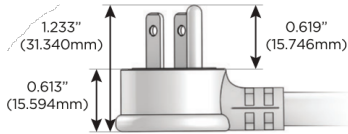

M-POWER-5T

AC POWER & DATA CONNECTIVITY SOLUTION

M-POWER-5T-AAAMM-BRAAB

Specs:

Modules/Ports:

- A** Tamper Resistant AC Receptacle
- M** Double USB-A (Fast Charging Ports - 18W)

Distributed by

Mormax Company, Inc.