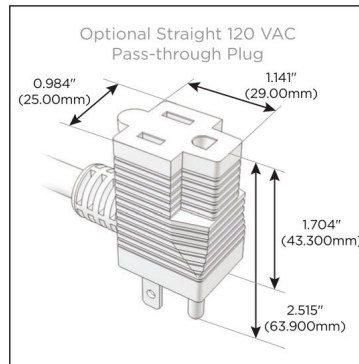

Plug:

Supplied with Low Profile Flat 45° Angle 120 VAC Plug

Optional Standard Straight 120 VAC Plug

Optional Straight 120 VAC Pass-through Plug

- CLEAN, COMPACT DESIGN
- STREAMLINED
- LOW PROFILE
- SIDE-EXITING CORDS
- PLUG & PLAY
- 6' AC CORD & PLUG (FLAT PLUG STANDARD)
- CUSTOMIZABLE CONFIGURATIONS AND FINISHES
- UL LISTED FOR MOUNTING IN FURNITURE
- 15A

M-POWER-5T

AC POWER & DATA CONNECTIVITY SOLUTION

M-POWER-5T-AAAMM-BRAAB

Specs:

Modules/Ports:

- A** Tamper Resistant AC Receptacle
- M** Double USB-A (Fast Charging Ports - 18W)

Distributed by

Mormax Company, Inc.