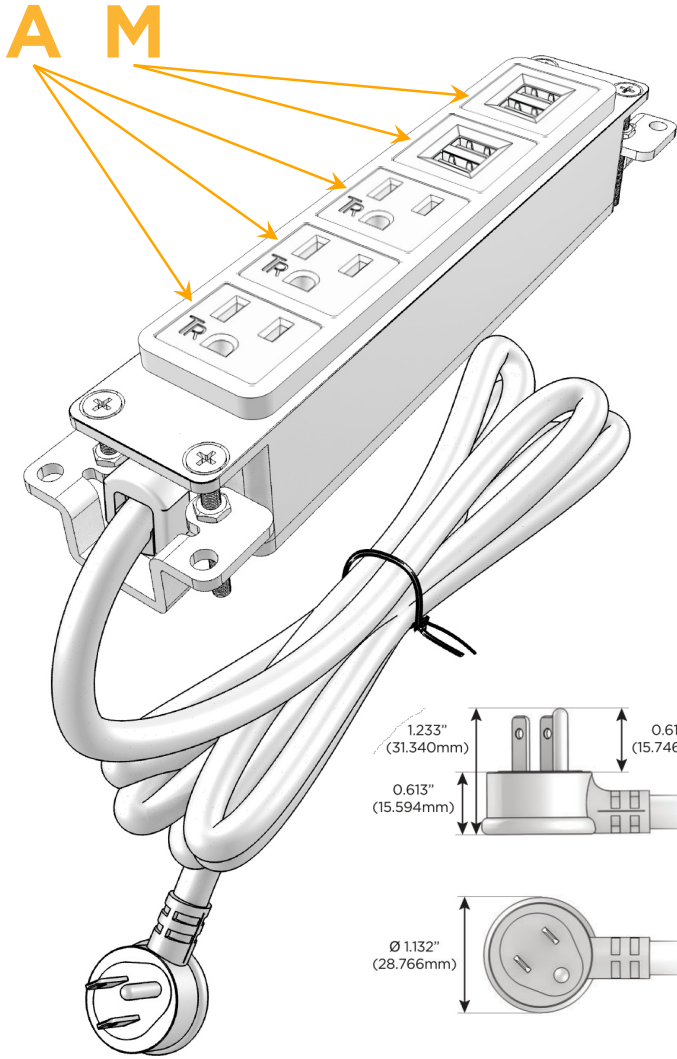

Bezel Finish: **BRASS ANTIQUED (ABS)**

Custom Finishes Available M-POWER-5T-AAAMM-BRAAB

Features:

Module/Port Options:

- A** Tamper Resistant AC Receptacle
- E** USB-A & USB-C (20W)
- M** Double USB-A (Fast Charging Ports - 18W)
- H** HDMI
- 6** CAT 6
- 12** RJ 12
- X** Switched AC
- Y** 3-Way Switch (Low Voltage)
- V** USB-C (45W High Speed Charging Port)
- S** USB-C (25W High Speed Charging Port)
- R** Switched AC (Rocker Switch)
- D** Dimmer Switch

Plug:

Supplied with Low Profile Flat 45° Angle 120 VAC Plug

Optional Standard Straight 120 VAC Plug

Optional Straight 120 VAC Pass-through Plug

- CLEAN, COMPACT DESIGN
- STREAMLINED
- LOW PROFILE
- SIDE-EXITING CORDS
- PLUG & PLAY
- 6' AC CORD & PLUG (FLAT PLUG STANDARD)
- CUSTOMIZABLE CONFIGURATIONS AND FINISHES
- UL LISTED FOR MOUNTING IN FURNITURE
- 15A

M-POWER-5T

AC POWER & DATA CONNECTIVITY SOLUTION

M-POWER-5T-AAAMM-BRAAB

Specs:

Modules/Ports:

- A** Tamper Resistant AC Receptacle
- M** Double USB-A (Fast Charging Ports - 18W)

Distributed by

Mormax Company, Inc.