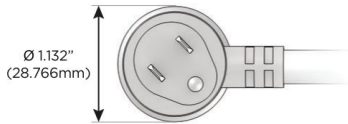

Plug:

Supplied with Low Profile Flat 45° Angle 120 VAC Plug

Optional Standard Straight 120 VAC Plug

Optional Straight 120 VAC Pass-through Plug

- CLEAN, COMPACT DESIGN
- STREAMLINED
- LOW PROFILE
- SIDE-EXITING CORDS
- PLUG & PLAY
- 6' AC CORD & PLUG (FLAT PLUG STANDARD)
- CUSTOMIZABLE CONFIGURATIONS AND FINISHES
- UL LISTED FOR MOUNTING IN FURNITURE
- 15A

M-POWER-5T

AC POWER & DATA CONNECTIVITY SOLUTION

M-POWER-5T-AAAMM-BRAAB

Specs:

Modules/Ports:

- A** Tamper Resistant AC Receptacle
- M** Double USB-A (Fast Charging Ports - 18W)

Distributed by

Mormax Company, Inc.