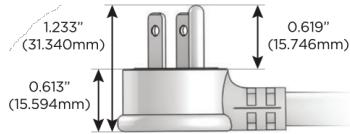

# M-POWER-5T

AC POWER & DATA CONNECTIVITY SOLUTION

M-POWER-5T-AAAMM-BB

Specs:

**Modules/Ports:**

- A** Tamper Resistant AC Receptacle
- M** Double USB-A (Fast Charging Ports - 18W)

Distributed by

Mormax Company, Inc.