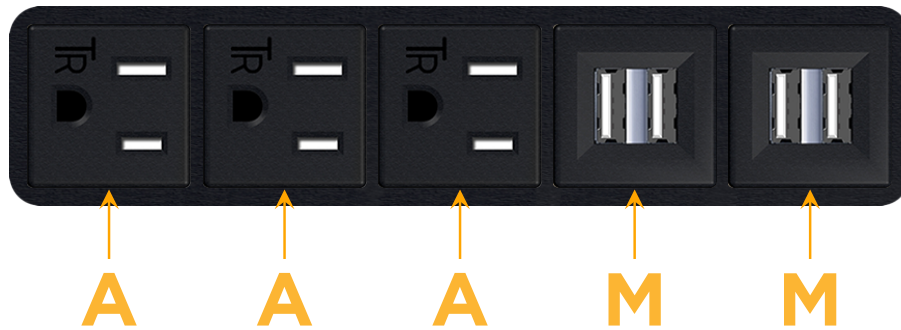

sales@mormax.com

mormax.com

Metro Light & Power's line of power & data solutions offers sophisticated design elements combined with greater ease of installation. Streamlined and low-profile, enhanced by side-exiting cords, our outlets advance the industry with their cutting edge look and feel. We believe flexibility is key, and we provide a variety of mounting options, including the ability to mount in limited spaces. Our outlets are available in many finishes and configurations, in addition to a custom color and finish capability for our clients.

Bezel Finish: **BLACK (STEEL)**

Custom Finishes Available M-POWER-5T-AAAMM-BB

Features:

**Module/Port Options:**

- A** Tamper Resistant AC Receptacle
- E** USB-A & USB-C (20W)
- M** Double USB-A (Fast Charging Ports - 18W)
- H** HDMI
- 6** CAT 6
- 12** RJ 12
- X** Switched AC
- Y** 3-Way Switch (Low Voltage)
- V** USB-C (45W High Speed Charging Port)
- S** USB-C (25W High Speed Charging Port)
- R** Switched AC (Rocker Switch)
- D** Dimmer Switch

**Plug:**

- Supplied with Low Profile Flat 45° Angle 120 VAC Plug
- Optional Standard Straight 120 VAC Plug
- Optional Straight 120 VAC Pass-through Plug

- CLEAN, COMPACT DESIGN
- STREAMLINED
- LOW PROFILE
- SIDE-EXITING CORDS
- PLUG & PLAY
- 6' AC CORD & PLUG (FLAT PLUG STANDARD)
- CUSTOMIZABLE CONFIGURATIONS AND FINISHES
- UL LISTED FOR MOUNTING IN FURNITURE
- 15A

# M-POWER-5T

AC POWER & DATA CONNECTIVITY SOLUTION

M-POWER-5T-AAAMM-BB

Specs:

**Modules/Ports:**

- A** Tamper Resistant AC Receptacle
- M** Double USB-A (Fast Charging Ports - 18W)

Distributed by

Mormax Company, Inc.