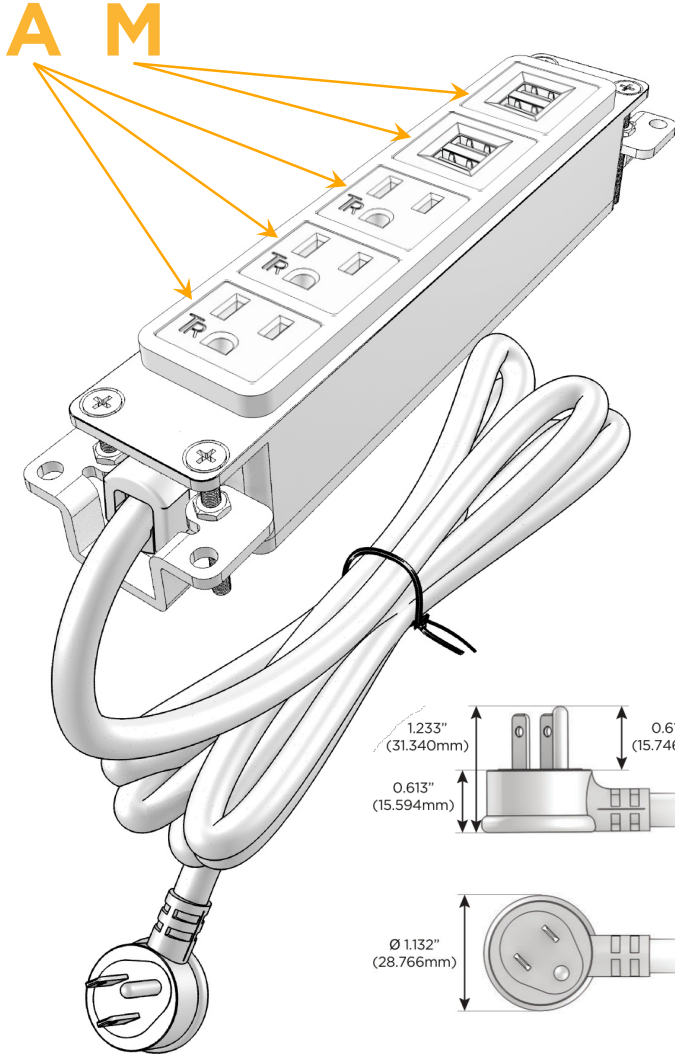

Bezel Finish: **BLACK (STEEL)**

Custom Finishes Available M-POWER-5T-AAAMM-BB

Features:

**Module/Port Options:**

- A** Tamper Resistant AC Receptacle
- E** USB-A & USB-C (20W)
- M** Double USB-A (Fast Charging Ports - 18W)
- H** HDMI
- 6** CAT 6
- 12** RJ 12
- X** Switched AC
- Y** 3-Way Switch (Low Voltage)
- V** USB-C (45W High Speed Charging Port)
- S** USB-C (25W High Speed Charging Port)
- R** Switched AC (Rocker Switch)
- D** Dimmer Switch

**Plug:**

- Supplied with Low Profile Flat 45° Angle 120 VAC Plug
- Optional Standard Straight 120 VAC Plug
- Optional Straight 120 VAC Pass-through Plug

- CLEAN, COMPACT DESIGN
- STREAMLINED
- LOW PROFILE
- SIDE-EXITING CORDS
- PLUG & PLAY
- 6' AC CORD & PLUG (FLAT PLUG STANDARD)
- CUSTOMIZABLE CONFIGURATIONS AND FINISHES
- UL LISTED FOR MOUNTING IN FURNITURE
- 15A

# M-POWER-5T

AC POWER & DATA CONNECTIVITY SOLUTION

M-POWER-5T-AAAMM-BB

Specs:

**Modules/Ports:**

- A** Tamper Resistant AC Receptacle
- M** Double USB-A (Fast Charging Ports - 18W)

Distributed by

Mormax Company, Inc.