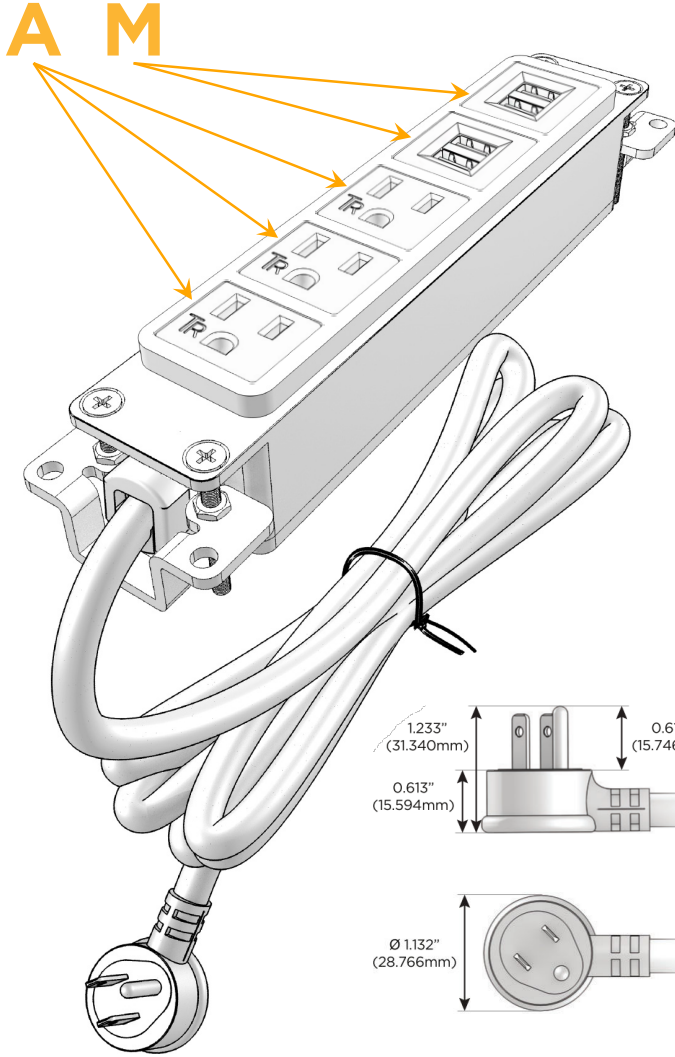

Bezel Finish: **BLACK (ABS)**

Custom Finishes Available M-POWER-5T-AAAMM-BAB

Features:

**Module/Port Options:**

- A** Tamper Resistant AC Receptacle
- E** USB-A & USB-C (20W)
- M** Double USB-A (Fast Charging Ports - 18W)
- H** HDMI
- 6** CAT 6
- 12** RJ 12
- X** Switched AC
- Y** 3-Way Switch (Low Voltage)
- V** USB-C (45W High Speed Charging Port)
- S** USB-C (25W High Speed Charging Port)
- R** Switched AC (Rocker Switch)
- D** Dimmer Switch

**Plug:**

Supplied with Low Profile Flat 45° Angle 120 VAC Plug

Optional Standard Straight 120 VAC Plug

Optional Straight 120 VAC Pass-through Plug

- CLEAN, COMPACT DESIGN
- STREAMLINED
- LOW PROFILE
- SIDE-EXITING CORDS
- PLUG & PLAY
- 6' AC CORD & PLUG (FLAT PLUG STANDARD)
- CUSTOMIZABLE CONFIGURATIONS AND FINISHES
- UL LISTED FOR MOUNTING IN FURNITURE
- 15A

# M-POWER-5T

AC POWER & DATA CONNECTIVITY SOLUTION

M-POWER-5T-AAAMM-BAB

Specs:

**Modules/Ports:**

- A** Tamper Resistant AC Receptacle
- M** Double USB-A (Fast Charging Ports - 18W)

Distributed by

Mormax Company, Inc.