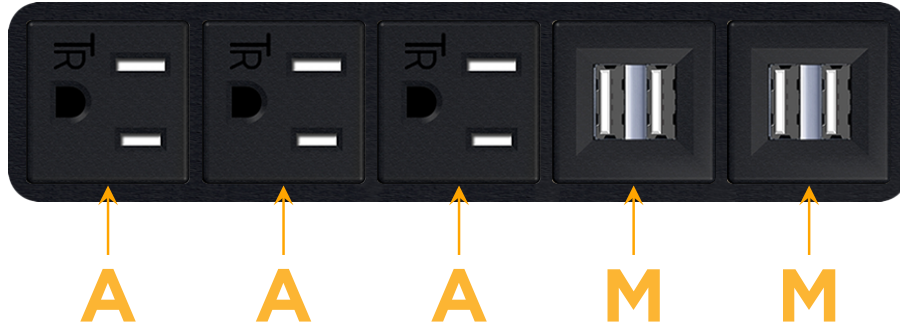

sales@mormax.com

mormax.com

Metro Light & Power's line of power & data solutions offers sophisticated design elements combined with greater ease of installation. Streamlined and low-profile, enhanced by side-exiting cords, our outlets advance the industry with their cutting edge look and feel. We believe flexibility is key, and we provide a variety of mounting options, including the ability to mount in limited spaces. Our outlets are available in many finishes and configurations, in addition to a custom color and finish capability for our clients.

Bezel Finish: **BLACK (ABS)**

Custom Finishes Available M-POWER-5T-AAAMM-BAB

Features:

**Module/Port Options:**

- A** Tamper Resistant AC Receptacle
- E** USB-A & USB-C (20W)
- M** Double USB-A (Fast Charging Ports - 18W)
- H** HDMI
- 6** CAT 6
- 12** RJ 12
- X** Switched AC
- Y** 3-Way Switch (Low Voltage)
- V** USB-C (45W High Speed Charging Port)
- S** USB-C (25W High Speed Charging Port)
- R** Switched AC (Rocker Switch)
- D** Dimmer Switch

**Plug:**

Supplied with Low Profile Flat 45° Angle 120 VAC Plug

Optional Standard Straight 120 VAC Plug

Optional Straight 120 VAC Pass-through Plug

- CLEAN, COMPACT DESIGN
- STREAMLINED
- LOW PROFILE
- SIDE-EXITING CORDS
- PLUG & PLAY
- 6' AC CORD & PLUG (FLAT PLUG STANDARD)
- CUSTOMIZABLE CONFIGURATIONS AND FINISHES
- UL LISTED FOR MOUNTING IN FURNITURE
- 15A

# M-POWER-5T

AC POWER & DATA CONNECTIVITY SOLUTION

M-POWER-5T-AAAMM-BAB

Specs:

**Modules/Ports:**

- A** Tamper Resistant AC Receptacle
- M** Double USB-A (Fast Charging Ports - 18W)

Distributed by

Mormax Company, Inc.