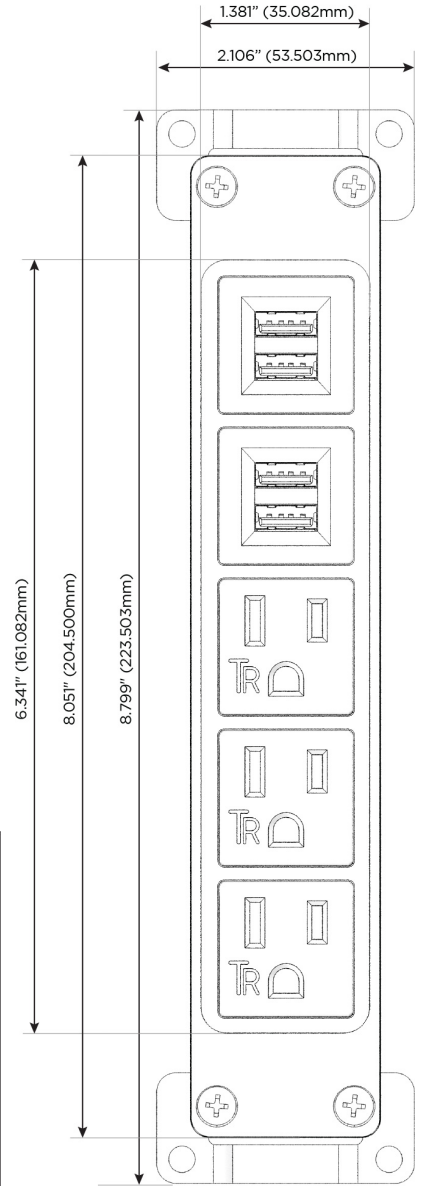

Bezel Finish: **SATIN BLACK (ABS)**

Custom Finishes Available M-POWER-5T-AAAMM-B2AB

Features:

Module/Port Options:

- A** Tamper Resistant AC Receptacle
- E** USB-A & USB-C (20W)
- M** Double USB-A (Fast Charging Ports - 18W)
- H** HDMI
- 6** CAT 6
- 12** RJ 12
- X** Switched AC
- Y** 3-Way Switch (Low Voltage)
- V** USB-C (45W High Speed Charging Port)
- S** USB-C (25W High Speed Charging Port)
- R** Switched AC (Rocker Switch)
- D** Dimmer Switch

Plug:

Supplied with Low Profile Flat 45° Angle 120 VAC Plug

Optional Standard Straight 120 VAC Plug

Optional Straight 120 VAC Pass-through Plug

- CLEAN, COMPACT DESIGN
- STREAMLINED
- LOW PROFILE
- SIDE-EXITING CORDS
- PLUG & PLAY
- 6' AC CORD & PLUG (FLAT PLUG STANDARD)
- CUSTOMIZABLE CONFIGURATIONS AND FINISHES
- UL LISTED FOR MOUNTING IN FURNITURE
- 15A

M-POWER-5T

AC POWER & DATA CONNECTIVITY SOLUTION

M-POWER-5T-AAAMM-B2AB

Specs:

Modules/Ports:

- A** Tamper Resistant AC Receptacle
- M** Double USB-A (Fast Charging Ports - 18W)

TOP

SIDE