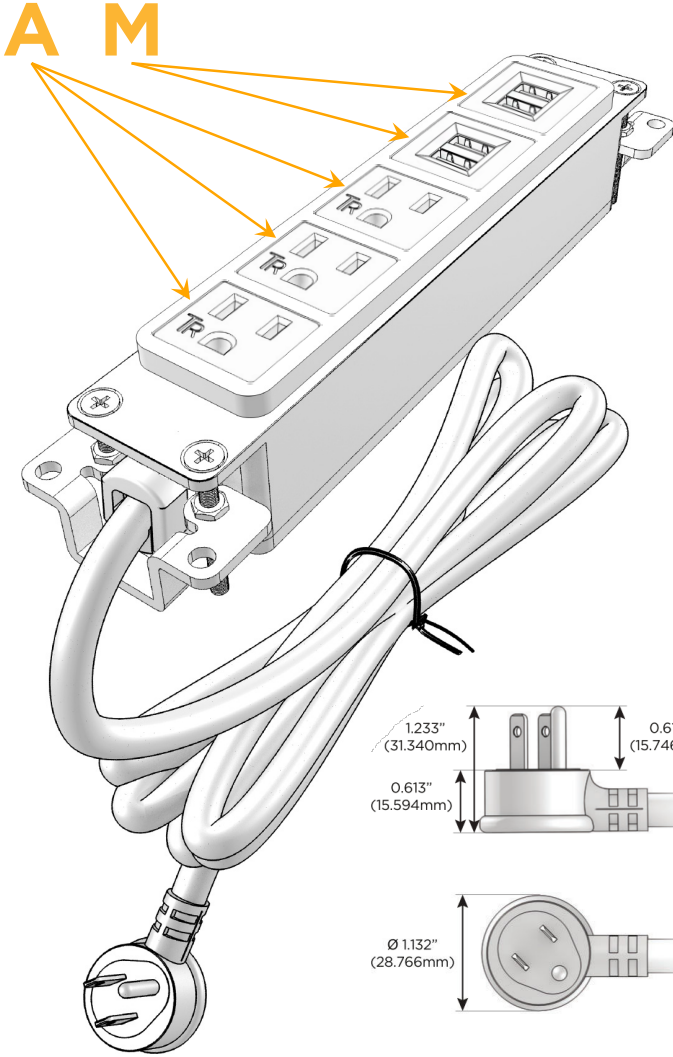

Bezel Finish: **SATIN BLACK (ABS)**

Custom Finishes Available M-POWER-5T-AAAMM-B2AB

Features:

Module/Port Options:

- A** Tamper Resistant AC Receptacle
- E** USB-A & USB-C (20W)
- M** Double USB-A (Fast Charging Ports - 18W)
- H** HDMI
- 6** CAT 6
- 12** RJ 12
- X** Switched AC
- Y** 3-Way Switch (Low Voltage)
- V** USB-C (45W High Speed Charging Port)
- S** USB-C (25W High Speed Charging Port)
- R** Switched AC (Rocker Switch)
- D** Dimmer Switch

Plug:

Supplied with Low Profile Flat 45° Angle 120 VAC Plug

Optional Standard Straight 120 VAC Plug

Optional Straight 120 VAC Pass-through Plug

- CLEAN, COMPACT DESIGN
- STREAMLINED
- LOW PROFILE
- SIDE-EXITING CORDS
- PLUG & PLAY
- 6' AC CORD & PLUG (FLAT PLUG STANDARD)
- CUSTOMIZABLE CONFIGURATIONS AND FINISHES
- UL LISTED FOR MOUNTING IN FURNITURE
- 15A

M-POWER-5T

AC POWER & DATA CONNECTIVITY SOLUTION

M-POWER-5T-AAAMM-B2AB

Specs:

Modules/Ports:

- A** Tamper Resistant AC Receptacle
- M** Double USB-A (Fast Charging Ports - 18W)

TOP

SIDE