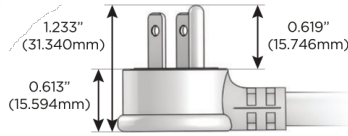

Plug:

Supplied with Low Profile Flat 45° Angle 120 VAC Plug

Optional Standard Straight 120 VAC Plug

Optional Straight 120 VAC Pass-through Plug

- CLEAN, COMPACT DESIGN
- STREAMLINED
- LOW PROFILE
- SIDE-EXITING CORDS
- PLUG & PLAY
- 6' AC CORD & PLUG (FLAT PLUG STANDARD)
- CUSTOMIZABLE CONFIGURATIONS AND FINISHES
- UL LISTED FOR MOUNTING IN FURNITURE
- 15A

M-POWER-5T

AC POWER & DATA CONNECTIVITY SOLUTION

M-POWER-5T-AAAMM-B2AB

Specs:

Modules/Ports:

- A** Tamper Resistant AC Receptacle
- M** Double USB-A (Fast Charging Ports - 18W)

TOP

SIDE