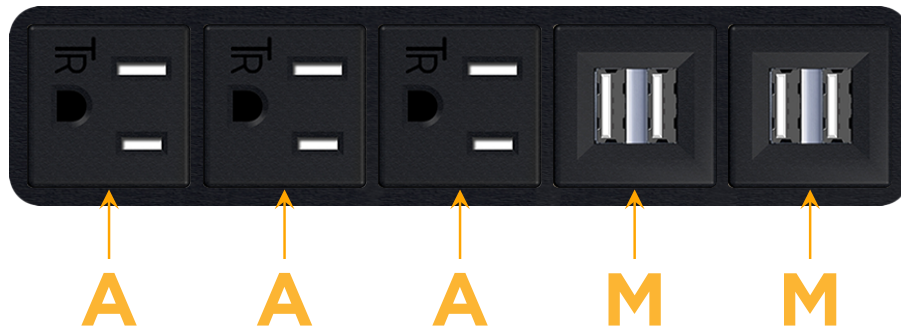

sales@mormax.com

mormax.com

Metro Light & Power's line of power & data solutions offers sophisticated design elements combined with greater ease of installation. Streamlined and low-profile, enhanced by side-exiting cords, our outlets advance the industry with their cutting edge look and feel. We believe flexibility is key, and we provide a variety of mounting options, including the ability to mount in limited spaces. Our outlets are available in many finishes and configurations, in addition to a custom color and finish capability for our clients.

Bezel Finish: **SATIN BLACK (ABS)**

Custom Finishes Available M-POWER-5T-AAAMM-B2AB

Features:

Module/Port Options:

- A** Tamper Resistant AC Receptacle
- E** USB-A & USB-C (20W)
- M** Double USB-A (Fast Charging Ports - 18W)
- H** HDMI
- 6** CAT 6
- 12** RJ 12
- X** Switched AC
- Y** 3-Way Switch (Low Voltage)
- V** USB-C (45W High Speed Charging Port)
- S** USB-C (25W High Speed Charging Port)
- R** Switched AC (Rocker Switch)
- D** Dimmer Switch

Plug:

Supplied with Low Profile Flat 45° Angle 120 VAC Plug

Optional Standard Straight 120 VAC Plug

Optional Straight 120 VAC Pass-through Plug

- CLEAN, COMPACT DESIGN
- STREAMLINED
- LOW PROFILE
- SIDE-EXITING CORDS
- PLUG & PLAY
- 6' AC CORD & PLUG (FLAT PLUG STANDARD)
- CUSTOMIZABLE CONFIGURATIONS AND FINISHES
- UL LISTED FOR MOUNTING IN FURNITURE
- 15A

M-POWER-5T

AC POWER & DATA CONNECTIVITY SOLUTION

M-POWER-5T-AAAMM-B2AB

Specs:

Modules/Ports:

- A** Tamper Resistant AC Receptacle
- M** Double USB-A (Fast Charging Ports - 18W)

TOP

SIDE