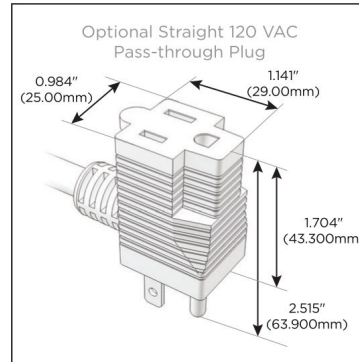

Plug:

Supplied with Low Profile Flat 45° Angle 120 VAC Plug

Optional Standard Straight 120 VAC Plug

Optional Straight 120 VAC Pass-through Plug

- CLEAN, COMPACT DESIGN
- STREAMLINED
- LOW PROFILE
- SIDE-EXITING CORDS
- PLUG & PLAY
- 6' AC CORD & PLUG (FLAT PLUG STANDARD)
- CUSTOMIZABLE CONFIGURATIONS AND FINISHES
- UL LISTED FOR MOUNTING IN FURNITURE
- 15A

M-POWER-5T

AC POWER & DATA CONNECTIVITY SOLUTION

M-POWER-5T-AAAEX-SS4AB

Specs:

Modules/Ports:

- A** Tamper Resistant AC Receptacle
- E** USB-A & USB-C (20W)
- X** Switched AC

A E X

Distributed by