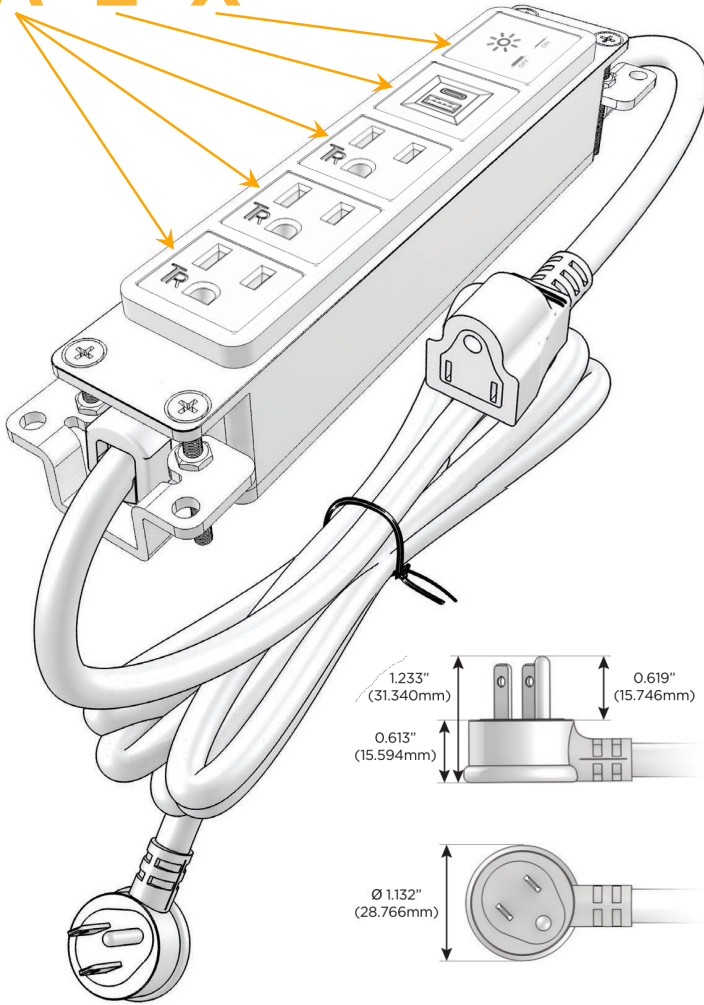

Bezel Finish: **BRUSHED STAINLESS (ABS)**

Custom Finishes Available M-POWER-5T-AAAEX-SS4AB

Features:

Module/Port Options:

- A** Tamper Resistant AC Receptacle
- E** USB-A & USB-C (20W)
- M** Double USB-A (Fast Charging Ports - 18W)
- H** HDMI
- 6** CAT 6
- 12** RJ 12
- X** Switched AC
- Y** 3-Way Switch (Low Voltage)
- V** USB-C (45W High Speed Charging Port)
- S** USB-C (25W High Speed Charging Port)
- R** Switched AC (Rocker Switch)
- D** Dimmer Switch

Plug:

Supplied with Low Profile Flat 45° Angle 120 VAC Plug

Optional Standard Straight 120 VAC Plug

Optional Straight 120 VAC Pass-through Plug

- CLEAN, COMPACT DESIGN
- STREAMLINED
- LOW PROFILE
- SIDE-EXITING CORDS
- PLUG & PLAY
- 6' AC CORD & PLUG (FLAT PLUG STANDARD)
- CUSTOMIZABLE CONFIGURATIONS AND FINISHES
- UL LISTED FOR MOUNTING IN FURNITURE
- 15A

M-POWER-5T

AC POWER & DATA CONNECTIVITY SOLUTION

M-POWER-5T-AAAEX-SS4AB

Specs:

Modules/Ports:

- A** Tamper Resistant AC Receptacle
- E** USB-A & USB-C (20W)
- X** Switched AC

A E X

Distributed by