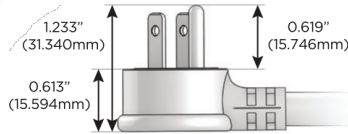

M-POWER-5T

AC POWER & DATA CONNECTIVITY SOLUTION

M-POWER-5T-AAAEX-SS4AB

Specs:

Modules/Ports:

- A** Tamper Resistant AC Receptacle
- E** USB-A & USB-C (20W)
- X** Switched AC

A E X

Distributed by