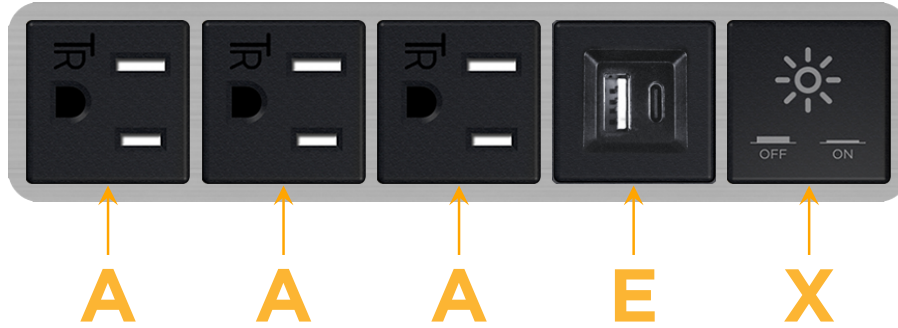

Bezel Finish: **BRUSHED STAINLESS (ABS)**

Custom Finishes Available M-POWER-5T-AAAEX-SS4AB

Features:

Module/Port Options:

- A** Tamper Resistant AC Receptacle
- E** USB-A & USB-C (20W)
- M** Double USB-A (Fast Charging Ports - 18W)
- H** HDMI
- 6** CAT 6
- 12** RJ 12
- X** Switched AC
- Y** 3-Way Switch (Low Voltage)
- V** USB-C (45W High Speed Charging Port)
- S** USB-C (25W High Speed Charging Port)
- R** Switched AC (Rocker Switch)
- D** Dimmer Switch

Plug:

Supplied with Low Profile Flat 45° Angle 120 VAC Plug

Optional Standard Straight 120 VAC Plug

Optional Straight 120 VAC Pass-through Plug

- CLEAN, COMPACT DESIGN
- STREAMLINED
- LOW PROFILE
- SIDE-EXITING CORDS
- PLUG & PLAY
- 6' AC CORD & PLUG (FLAT PLUG STANDARD)
- CUSTOMIZABLE CONFIGURATIONS AND FINISHES
- UL LISTED FOR MOUNTING IN FURNITURE
- 15A

M-POWER-5T

AC POWER & DATA CONNECTIVITY SOLUTION

M-POWER-5T-AAAEX-SS4AB

Specs:

Modules/Ports:

- A** Tamper Resistant AC Receptacle
- E** USB-A & USB-C (20W)
- X** Switched AC

A E X

Distributed by