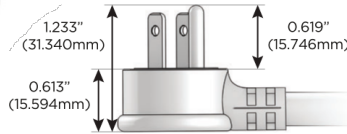

# M-POWER-5T

AC POWER & DATA CONNECTIVITY SOLUTION

M-POWER-5T-AAAEX-S3AB

Specs:

**Modules/Ports:**

- A** Tamper Resistant AC Receptacle
- E** USB-A & USB-C (20W)
- X** Switched AC

**A E X**

Distributed by