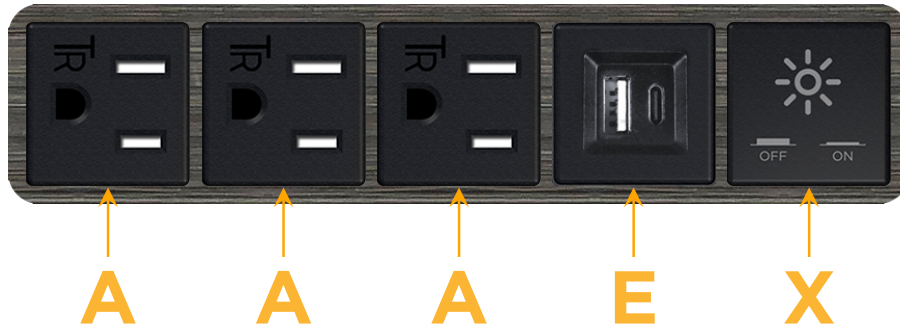

Bezel Finish: **GUNMETAL (ABS)**

Custom Finishes Available M-POWER-5T-AAAEX-S3AB

Features:

**Module/Port Options:**

- A** Tamper Resistant AC Receptacle
- E** USB-A & USB-C (20W)
- M** Double USB-A (Fast Charging Ports - 18W)
- H** HDMI
- 6** CAT 6
- 12** RJ 12
- X** Switched AC
- Y** 3-Way Switch (Low Voltage)
- V** USB-C (45W High Speed Charging Port)
- S** USB-C (25W High Speed Charging Port)
- R** Switched AC (Rocker Switch)
- D** Dimmer Switch

**Plug:**

Supplied with Low Profile Flat 45° Angle 120 VAC Plug

Optional Standard Straight 120 VAC Plug

Optional Straight 120 VAC Pass-through Plug

- CLEAN, COMPACT DESIGN
- STREAMLINED
- LOW PROFILE
- SIDE-EXITING CORDS
- PLUG & PLAY
- 6' AC CORD & PLUG (FLAT PLUG STANDARD)
- CUSTOMIZABLE CONFIGURATIONS AND FINISHES
- UL LISTED FOR MOUNTING IN FURNITURE
- 15A

# M-POWER-5T

AC POWER & DATA CONNECTIVITY SOLUTION

M-POWER-5T-AAAEX-S3AB

Specs:

**Modules/Ports:**

- A** Tamper Resistant AC Receptacle
- E** USB-A & USB-C (20W)
- X** Switched AC

**A E X**

Distributed by