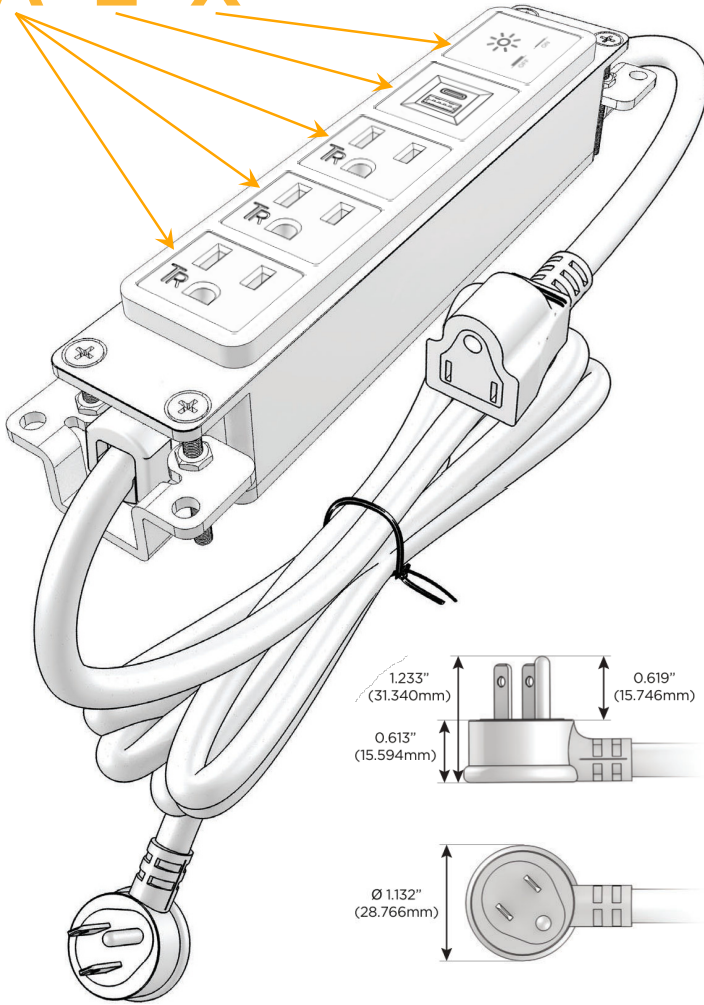

Bezel Finish: **GUNMETAL (ABS)**

Custom Finishes Available M-POWER-5T-AAAEX-S3AB

Features:

**Module/Port Options:**

- A** Tamper Resistant AC Receptacle
- E** USB-A & USB-C (20W)
- M** Double USB-A (Fast Charging Ports - 18W)
- H** HDMI
- 6** CAT 6
- 12** RJ 12
- X** Switched AC
- Y** 3-Way Switch (Low Voltage)
- V** USB-C (45W High Speed Charging Port)
- S** USB-C (25W High Speed Charging Port)
- R** Switched AC (Rocker Switch)
- D** Dimmer Switch

**Plug:**

Supplied with Low Profile Flat 45° Angle 120 VAC Plug

Optional Standard Straight 120 VAC Plug

Optional Straight 120 VAC Pass-through Plug

- CLEAN, COMPACT DESIGN
- STREAMLINED
- LOW PROFILE
- SIDE-EXITING CORDS
- PLUG & PLAY
- 6' AC CORD & PLUG (FLAT PLUG STANDARD)
- CUSTOMIZABLE CONFIGURATIONS AND FINISHES
- UL LISTED FOR MOUNTING IN FURNITURE
- 15A

# M-POWER-5T

AC POWER & DATA CONNECTIVITY SOLUTION

M-POWER-5T-AAAEX-S3AB

Specs:

**Modules/Ports:**

- A** Tamper Resistant AC Receptacle
- E** USB-A & USB-C (20W)
- X** Switched AC

**A E X**

Distributed by