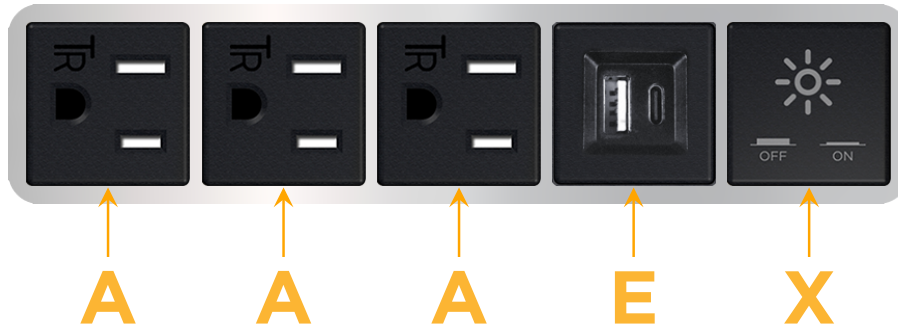

M-POWER-5T

AC POWER & DATA CONNECTIVITY SOLUTION

M-POWER-5T-AAAEX-CRAB

Distributed by

Mormax Company, Inc.

8 Westchester Plaza

Elmsford, NY 10523

914-699-0101

sales@mormax.com

mormax.com

Metro Light & Power's line of power & data solutions offers sophisticated design elements combined with greater ease of installation. Streamlined and low-profile, enhanced by side-exiting cords, our outlets advance the industry with their cutting edge look and feel. We believe flexibility is key, and we provide a variety of mounting options, including the ability to mount in limited spaces. Our outlets are available in many finishes and configurations, in addition to a custom color and finish capability for our clients.

Bezel Finish: **CHROME (ABS)**
Custom Finishes Available M-POWER-5T-AAAEX-CRAB

Features:

Module/Port Options:

- **A** Tamper Resistant AC Receptacle
- **E** USB-A & USB-C (20W)
- **M** Double USB-A (Fast Charging Ports - 18W)
- **H** HDMI
- **6** CAT 6
- **12** RJ 12
- **X** Switched AC
- **Y** 3-Way Switch (Low Voltage)
- **V** USB-C (45W High Speed Charging Port)
- **S** USB-C (25W High Speed Charging Port)
- **R** Switched AC (Rocker Switch)
- **D** Dimmer Switch

Plug:

Supplied with Low Profile Flat 45° Angle 120 VAC Plug

Optional Standard Straight 120 VAC Plug

Optional Straight 120 VAC Pass-through Plug

- CLEAN, COMPACT DESIGN
- STREAMLINED
- LOW PROFILE
- SIDE-EXITING CORDS
- PLUG & PLAY
- 6' AC CORD & PLUG (FLAT PLUG STANDARD)
- CUSTOMIZABLE CONFIGURATIONS AND FINISHES
- UL LISTED FOR MOUNTING IN FURNITURE
- 15A