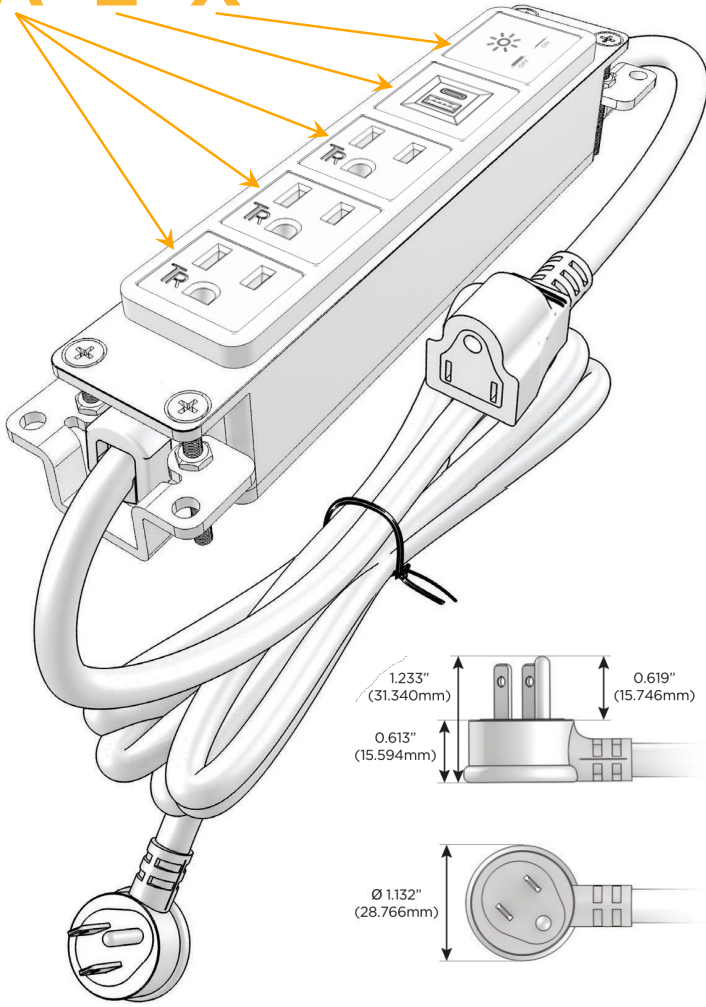

#### Module/Port Options:

- A** Tamper Resistant AC Receptacle
- E** USB-A & USB-C (20W)
- M** Double USB-A (Fast Charging Ports - 18W)
- H** HDMI
- 6** CAT 6
- 12** RJ 12
- X** Switched AC
- Y** 3-Way Switch (Low Voltage)
- V** USB-C (45W High Speed Charging Port)
- S** USB-C (25W High Speed Charging Port)
- R** Switched AC (Rocker Switch)
- D** Dimmer Switch

#### Plug:

Supplied with Low Profile Flat 45° Angle 120 VAC Plug

Optional Standard Straight 120 VAC Plug

Optional Straight 120 VAC Pass-through Plug

- CLEAN, COMPACT DESIGN
- STREAMLINED
- LOW PROFILE
- SIDE-EXITING CORDS
- PLUG & PLAY
- 6' AC CORD & PLUG (FLAT PLUG STANDARD)
- CUSTOMIZABLE CONFIGURATIONS AND FINISHES
- UL LISTED FOR MOUNTING IN FURNITURE
- 15A

# M-POWER-5T

AC POWER & DATA CONNECTIVITY SOLUTION

M-POWER-5T-AAAEX-CRAB

Specs:

**Modules/Ports:**

- A** Tamper Resistant AC Receptacle
- E** USB-A & USB-C (20W)
- X** Switched AC

**A E X**

Distributed by