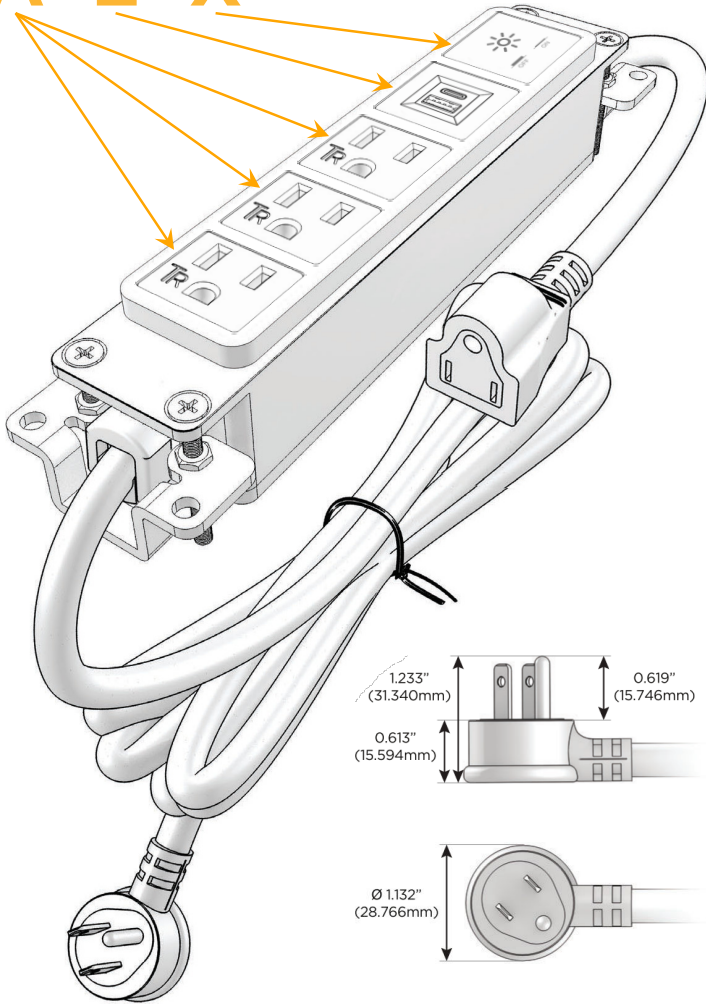

Bezel Finish: **CHAMPAGNE (ABS)**

Custom Finishes Available M-POWER-5T-AAAEX-CHAB

Features:

Module/Port Options:

- A** Tamper Resistant AC Receptacle
- E** USB-A & USB-C (20W)
- M** Double USB-A (Fast Charging Ports - 18W)
- H** HDMI
- 6** CAT 6
- 12** RJ 12
- X** Switched AC
- Y** 3-Way Switch (Low Voltage)
- V** USB-C (45W High Speed Charging Port)
- S** USB-C (25W High Speed Charging Port)
- R** Switched AC (Rocker Switch)
- D** Dimmer Switch

Plug:

Supplied with Low Profile Flat 45° Angle 120 VAC Plug

Optional Standard Straight 120 VAC Plug

Optional Straight 120 VAC Pass-through Plug

- CLEAN, COMPACT DESIGN
- STREAMLINED
- LOW PROFILE
- SIDE-EXITING CORDS
- PLUG & PLAY
- 6' AC CORD & PLUG (FLAT PLUG STANDARD)
- CUSTOMIZABLE CONFIGURATIONS AND FINISHES
- UL LISTED FOR MOUNTING IN FURNITURE
- 15A

M-POWER-5T

AC POWER & DATA CONNECTIVITY SOLUTION

M-POWER-5T-AAAEX-CHAB

Specs:

Modules/Ports:

- A** Tamper Resistant AC Receptacle
- E** USB-A & USB-C (20W)
- X** Switched AC

A E X

Distributed by