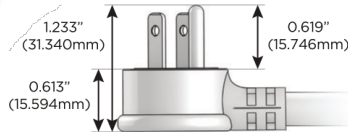

M-POWER-5T

AC POWER & DATA CONNECTIVITY SOLUTION

M-POWER-5T-AAAEX-CHAB

Specs:

Modules/Ports:

- A** Tamper Resistant AC Receptacle
- E** USB-A & USB-C (20W)
- X** Switched AC

A E X

Distributed by