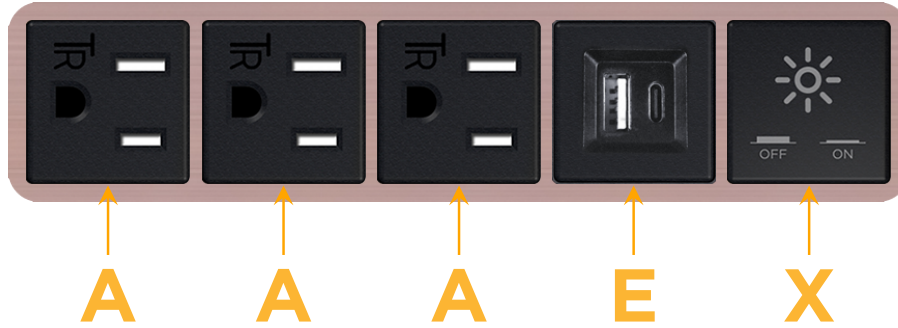

Bezel Finish: **CHAMPAGNE (ABS)**

Custom Finishes Available M-POWER-5T-AAAEX-CHAB

Features:

Module/Port Options:

- A** Tamper Resistant AC Receptacle
- E** USB-A & USB-C (20W)
- M** Double USB-A (Fast Charging Ports - 18W)
- H** HDMI
- 6** CAT 6
- 12** RJ 12
- X** Switched AC
- Y** 3-Way Switch (Low Voltage)
- V** USB-C (45W High Speed Charging Port)
- S** USB-C (25W High Speed Charging Port)
- R** Switched AC (Rocker Switch)
- D** Dimmer Switch

Plug:

Supplied with Low Profile Flat 45° Angle 120 VAC Plug

Optional Standard Straight 120 VAC Plug

Optional Straight 120 VAC Pass-through Plug

- CLEAN, COMPACT DESIGN
- STREAMLINED
- LOW PROFILE
- SIDE-EXITING CORDS
- PLUG & PLAY
- 6' AC CORD & PLUG (FLAT PLUG STANDARD)
- CUSTOMIZABLE CONFIGURATIONS AND FINISHES
- UL LISTED FOR MOUNTING IN FURNITURE
- 15A

M-POWER-5T

AC POWER & DATA CONNECTIVITY SOLUTION

M-POWER-5T-AAAEX-CHAB

Specs:

Modules/Ports:

- A** Tamper Resistant AC Receptacle
- E** USB-A & USB-C (20W)
- X** Switched AC

A E X

Distributed by