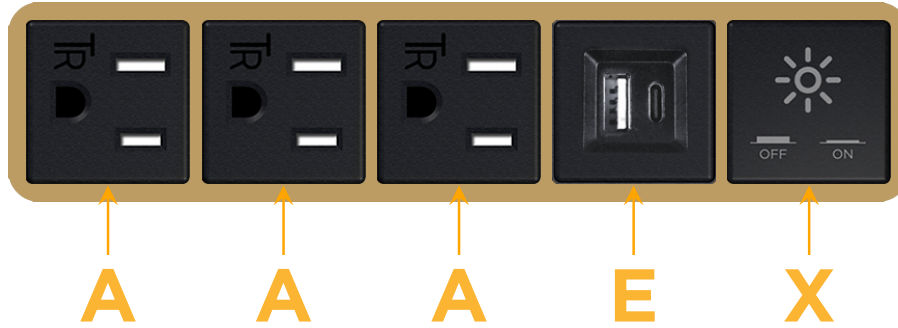

sales@mormax.com

mormax.com

Metro Light & Power's line of power & data solutions offers sophisticated design elements combined with greater ease of installation. Streamlined and low-profile, enhanced by side-exiting cords, our outlets advance the industry with their cutting edge look and feel. We believe flexibility is key, and we provide a variety of mounting options, including the ability to mount in limited spaces. Our outlets are available in many finishes and configurations, in addition to a custom color and finish capability for our clients.

Bezel Finish: **STANDARD BRONZE (ABS)**

Custom Finishes Available M-POWER-5T-AAAEX-BZAB

Features:

Module/Port Options:

- A** Tamper Resistant AC Receptacle
- E** USB-A & USB-C (20W)
- M** Double USB-A (Fast Charging Ports - 18W)
- H** HDMI
- 6** CAT 6
- 12** RJ 12
- X** Switched AC
- Y** 3-Way Switch (Low Voltage)
- V** USB-C (45W High Speed Charging Port)
- S** USB-C (25W High Speed Charging Port)
- R** Switched AC (Rocker Switch)
- D** Dimmer Switch

Plug:

Supplied with Low Profile Flat 45° Angle 120 VAC Plug

Optional Standard Straight 120 VAC Plug

Optional Straight 120 VAC Pass-through Plug

- CLEAN, COMPACT DESIGN
- STREAMLINED
- LOW PROFILE
- SIDE-EXITING CORDS
- PLUG & PLAY
- 6' AC CORD & PLUG (FLAT PLUG STANDARD)
- CUSTOMIZABLE CONFIGURATIONS AND FINISHES
- UL LISTED FOR MOUNTING IN FURNITURE
- 15A

M-POWER-5T

AC POWER & DATA CONNECTIVITY SOLUTION

M-POWER-5T-AAAEX-BZAB

Specs:

Modules/Ports:

- A** Tamper Resistant AC Receptacle
- E** USB-A & USB-C (20W)
- X** Switched AC

A E X

Distributed by