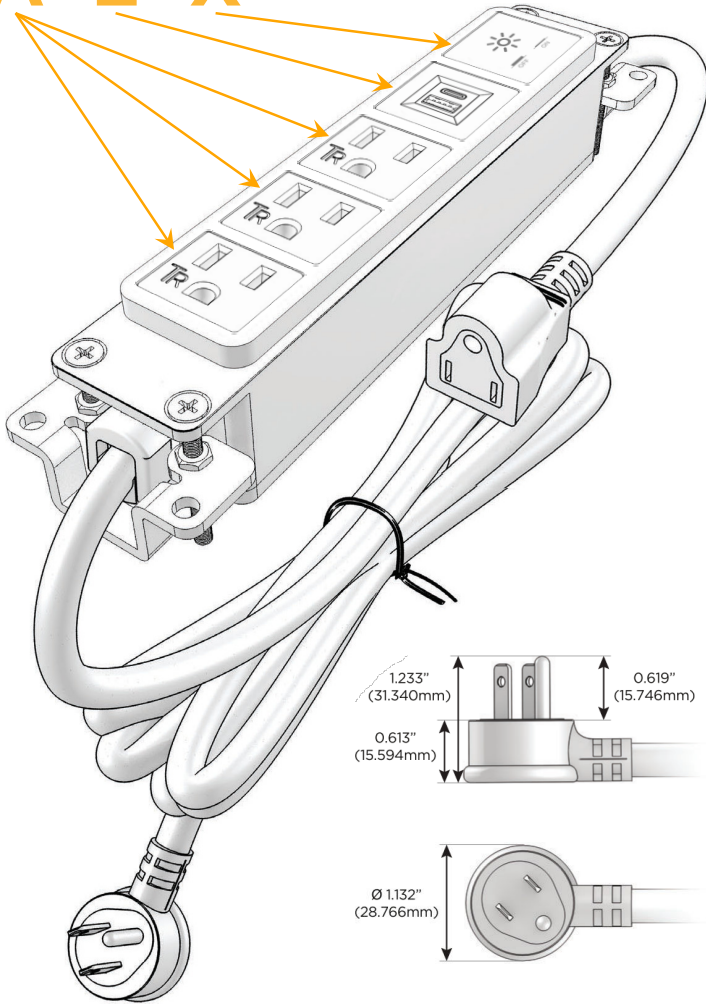

Bezel Finish: **STANDARD BRONZE (ABS)**

Custom Finishes Available M-POWER-5T-AAAEX-BZAB

Features:

Module/Port Options:

- A** Tamper Resistant AC Receptacle
- E** USB-A & USB-C (20W)
- M** Double USB-A (Fast Charging Ports - 18W)
- H** HDMI
- 6** CAT 6
- 12** RJ 12
- X** Switched AC
- Y** 3-Way Switch (Low Voltage)
- V** USB-C (45W High Speed Charging Port)
- S** USB-C (25W High Speed Charging Port)
- R** Switched AC (Rocker Switch)
- D** Dimmer Switch

Plug:

Supplied with Low Profile Flat 45° Angle 120 VAC Plug

Optional Standard Straight 120 VAC Plug

Optional Straight 120 VAC Pass-through Plug

- CLEAN, COMPACT DESIGN
- STREAMLINED
- LOW PROFILE
- SIDE-EXITING CORDS
- PLUG & PLAY
- 6' AC CORD & PLUG (FLAT PLUG STANDARD)
- CUSTOMIZABLE CONFIGURATIONS AND FINISHES
- UL LISTED FOR MOUNTING IN FURNITURE
- 15A

M-POWER-5T

AC POWER & DATA CONNECTIVITY SOLUTION

M-POWER-5T-AAAEX-BZAB

Specs:

Modules/Ports:

- A** Tamper Resistant AC Receptacle
- E** USB-A & USB-C (20W)
- X** Switched AC

A E X

Distributed by