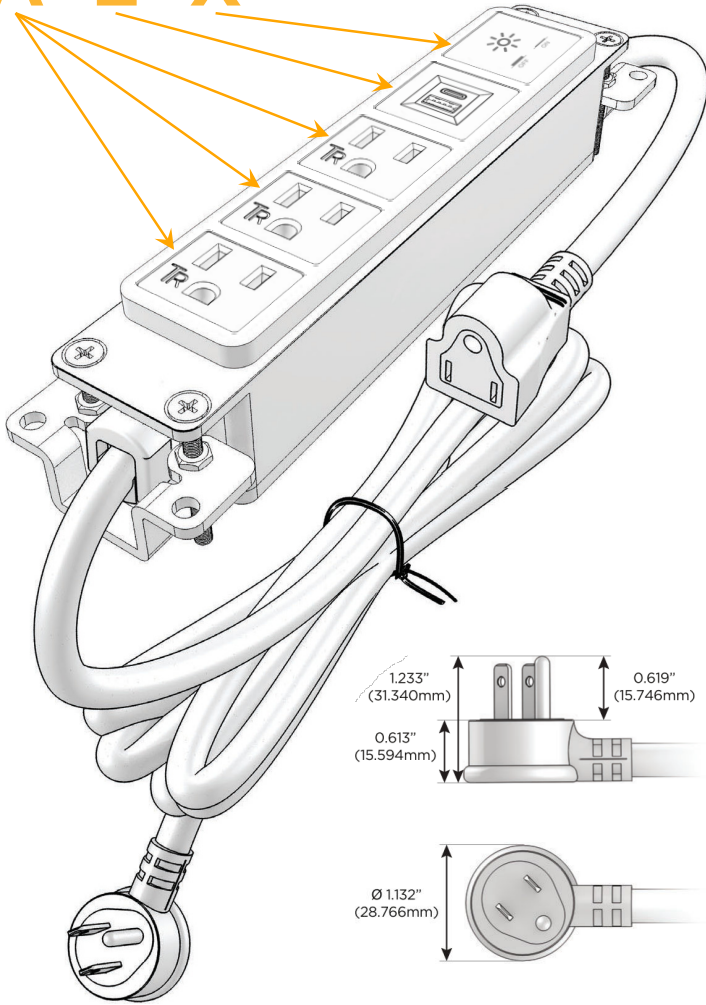

Bezel Finish: **ARCHITECTURAL BRONZE (ABS)**

Custom Finishes Available M-POWER-5T-AAAEX-BZ5AB

Features:

Module/Port Options:

- A** Tamper Resistant AC Receptacle
- E** USB-A & USB-C (20W)
- M** Double USB-A (Fast Charging Ports - 18W)
- H** HDMI
- 6** CAT 6
- 12** RJ 12
- X** Switched AC
- Y** 3-Way Switch (Low Voltage)
- V** USB-C (45W High Speed Charging Port)
- S** USB-C (25W High Speed Charging Port)
- R** Switched AC (Rocker Switch)
- D** Dimmer Switch

Plug:

Supplied with Low Profile Flat 45° Angle 120 VAC Plug

Optional Standard Straight 120 VAC Plug

Optional Straight 120 VAC Pass-through Plug

- CLEAN, COMPACT DESIGN
- STREAMLINED
- LOW PROFILE
- SIDE-EXITING CORDS
- PLUG & PLAY
- 6' AC CORD & PLUG (FLAT PLUG STANDARD)
- CUSTOMIZABLE CONFIGURATIONS AND FINISHES
- UL LISTED FOR MOUNTING IN FURNITURE
- 15A

M-POWER-5T

AC POWER & DATA CONNECTIVITY SOLUTION

M-POWER-5T-AAAEX-BZ5AB

Specs:

Modules/Ports:

- A** Tamper Resistant AC Receptacle
- E** USB-A & USB-C (20W)
- X** Switched AC

A E X

Distributed by