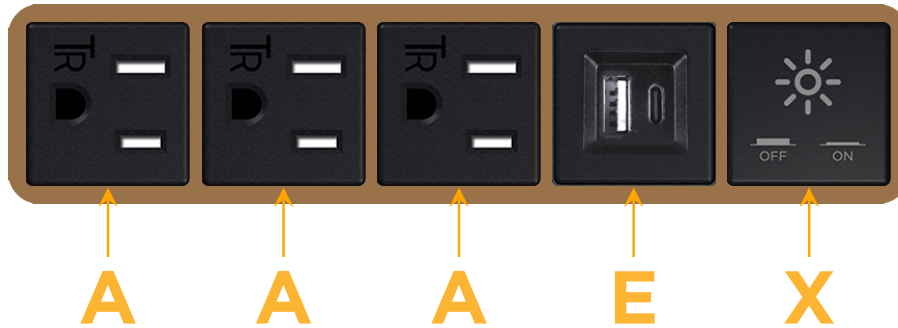

sales@mormax.com

mormax.com

Metro Light & Power's line of power & data solutions offers sophisticated design elements combined with greater ease of installation. Streamlined and low-profile, enhanced by side-exiting cords, our outlets advance the industry with their cutting edge look and feel. We believe flexibility is key, and we provide a variety of mounting options, including the ability to mount in limited spaces. Our outlets are available in many finishes and configurations, in addition to a custom color and finish capability for our clients.

Bezel Finish: **ARCHITECTURAL BRONZE (ABS)**

Custom Finishes Available M-POWER-5T-AAAEX-BZ5AB

Features:

Module/Port Options:

- A** Tamper Resistant AC Receptacle
- E** USB-A & USB-C (20W)
- M** Double USB-A (Fast Charging Ports - 18W)
- H** HDMI
- 6** CAT 6
- 12** RJ 12
- X** Switched AC
- Y** 3-Way Switch (Low Voltage)
- V** USB-C (45W High Speed Charging Port)
- S** USB-C (25W High Speed Charging Port)
- R** Switched AC (Rocker Switch)
- D** Dimmer Switch

Plug:

Supplied with Low Profile Flat 45° Angle 120 VAC Plug

Optional Standard Straight 120 VAC Plug

Optional Straight 120 VAC Pass-through Plug

- CLEAN, COMPACT DESIGN
- STREAMLINED
- LOW PROFILE
- SIDE-EXITING CORDS
- PLUG & PLAY
- 6' AC CORD & PLUG (FLAT PLUG STANDARD)
- CUSTOMIZABLE CONFIGURATIONS AND FINISHES
- UL LISTED FOR MOUNTING IN FURNITURE
- 15A

M-POWER-5T

AC POWER & DATA CONNECTIVITY SOLUTION

M-POWER-5T-AAAEX-BZ5AB

Specs:

Modules/Ports:

- A** Tamper Resistant AC Receptacle
- E** USB-A & USB-C (20W)
- X** Switched AC

A E X

Distributed by