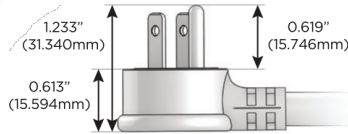

M-POWER-5T

AC POWER & DATA CONNECTIVITY SOLUTION

M-POWER-5T-AAAEX-BZ5AB

Specs:

Modules/Ports:

- A** Tamper Resistant AC Receptacle
- E** USB-A & USB-C (20W)
- X** Switched AC

A E X

Distributed by