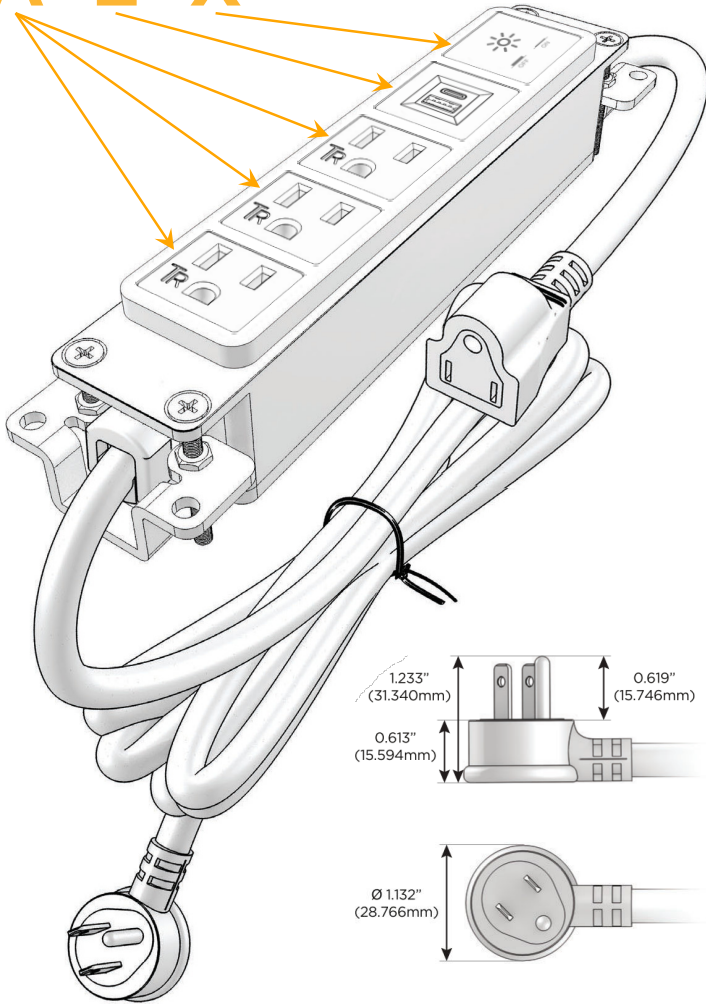

Bezel Finish: **ANTIQUED ARCHITECTURAL BRONZE (ABS)**

Custom Finishes Available M-POWER-5T-AAAEX-BZ5AAB

Features:

Module/Port Options:

- A** Tamper Resistant AC Receptacle
- E** USB-A & USB-C (20W)
- M** Double USB-A (Fast Charging Ports - 18W)
- H** HDMI
- 6** CAT 6
- 12** RJ 12
- X** Switched AC
- Y** 3-Way Switch (Low Voltage)
- V** USB-C (45W High Speed Charging Port)
- S** USB-C (25W High Speed Charging Port)
- R** Switched AC (Rocker Switch)
- D** Dimmer Switch

Plug:

Supplied with Low Profile Flat 45° Angle 120 VAC Plug

Optional Standard Straight 120 VAC Plug

Optional Straight 120 VAC Pass-through Plug

- CLEAN, COMPACT DESIGN
- STREAMLINED
- LOW PROFILE
- SIDE-EXITING CORDS
- PLUG & PLAY
- 6' AC CORD & PLUG (FLAT PLUG STANDARD)
- CUSTOMIZABLE CONFIGURATIONS AND FINISHES
- UL LISTED FOR MOUNTING IN FURNITURE
- 15A

M-POWER-5T

AC POWER & DATA CONNECTIVITY SOLUTION

M-POWER-5T-AAAEX-BZ5AAB

Specs:

Modules/Ports:

- A** Tamper Resistant AC Receptacle
- E** USB-A & USB-C (20W)
- X** Switched AC

A E X

Distributed by