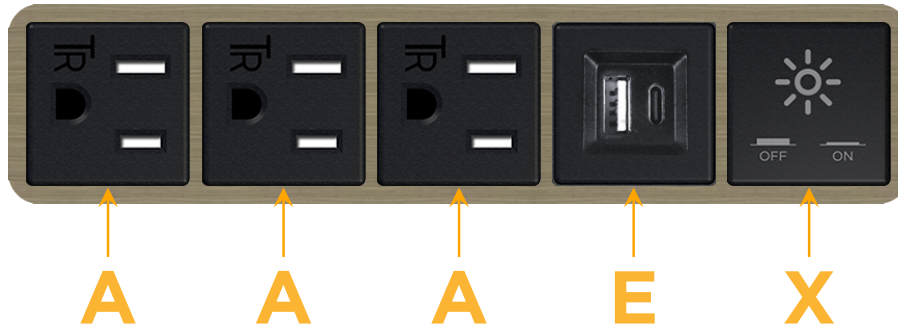

Bezel Finish: **ANTIQUED ARCHITECTURAL BRONZE (ABS)**

Custom Finishes Available M-POWER-5T-AAAEX-BZ5AAB

Features:

Module/Port Options:

- A** Tamper Resistant AC Receptacle
- E** USB-A & USB-C (20W)
- M** Double USB-A (Fast Charging Ports - 18W)
- H** HDMI
- 6** CAT 6
- 12** RJ 12
- X** Switched AC
- Y** 3-Way Switch (Low Voltage)
- V** USB-C (45W High Speed Charging Port)
- S** USB-C (25W High Speed Charging Port)
- R** Switched AC (Rocker Switch)
- D** Dimmer Switch

Plug:

Supplied with Low Profile Flat 45° Angle 120 VAC Plug

Optional Standard Straight 120 VAC Plug

Optional Straight 120 VAC Pass-through Plug

- CLEAN, COMPACT DESIGN
- STREAMLINED
- LOW PROFILE
- SIDE-EXITING CORDS
- PLUG & PLAY
- 6' AC CORD & PLUG (FLAT PLUG STANDARD)
- CUSTOMIZABLE CONFIGURATIONS AND FINISHES
- UL LISTED FOR MOUNTING IN FURNITURE
- 15A

M-POWER-5T

AC POWER & DATA CONNECTIVITY SOLUTION

M-POWER-5T-AAAEX-BZ5AAB

Specs:

Modules/Ports:

- A** Tamper Resistant AC Receptacle
- E** USB-A & USB-C (20W)
- X** Switched AC

A E X

Distributed by