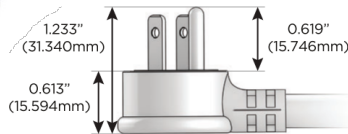

M-POWER-5T

AC POWER & DATA CONNECTIVITY SOLUTION

M-POWER-5T-AAAEX-BZ4B

Specs:

Modules/Ports:

- **A** Tamper Resistant AC Receptacle
- **E** USB-A & USB-C (20W)
- **X** Switched AC

A E X