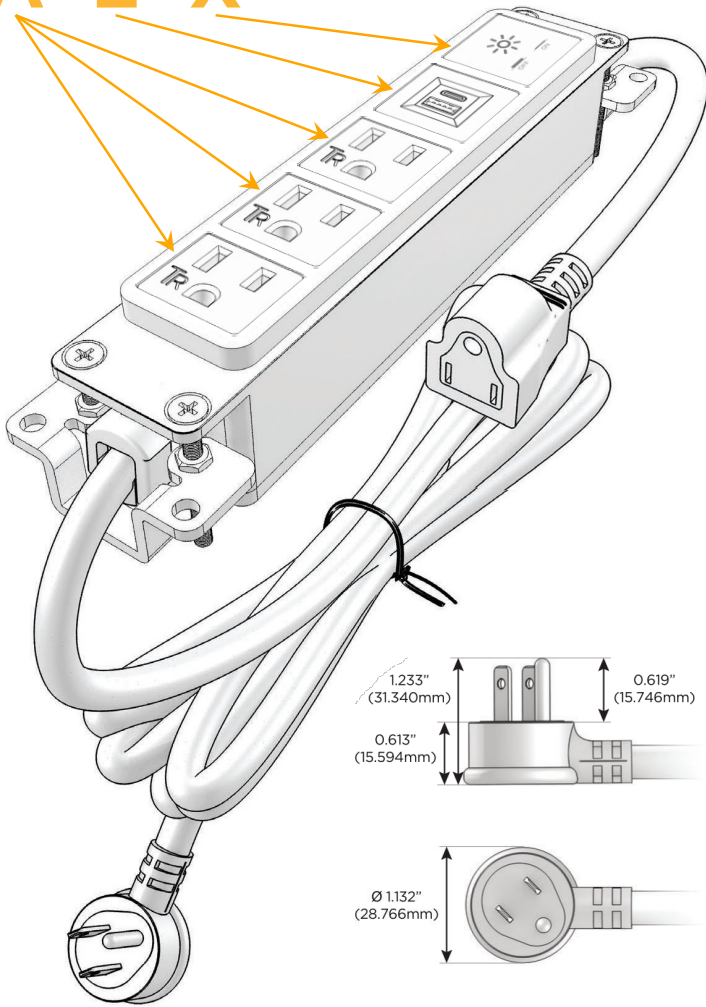

M-POWER-5T

AC POWER & DATA CONNECTIVITY SOLUTION

M-POWER-5T-AAAEX-BZ4B

Specs:

Modules/Ports:

- **A** Tamper Resistant AC Receptacle
- **E** USB-A & USB-C (20W)
- **X** Switched AC

A E X