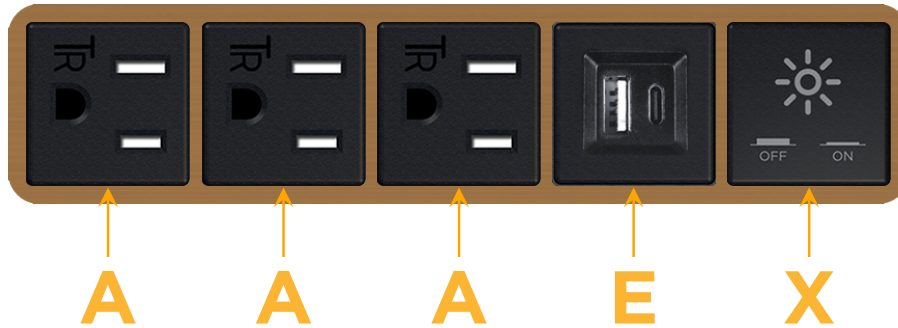

M-POWER-5T

AC POWER & DATA CONNECTIVITY SOLUTION

M-POWER-5T-AAAEX-BZ4B

Distributed by

Mormax Company, Inc.

8 Westchester Plaza

Elmsford, NY 10523

914-699-0101

sales@mormax.com

mormax.com

Metro Light & Power's line of power & data solutions offers sophisticated design elements combined with greater ease of installation. Streamlined and low-profile, enhanced by side-exiting cords, our outlets advance the industry with their cutting edge look and feel. We believe flexibility is key, and we provide a variety of mounting options, including the ability to mount in limited spaces. Our outlets are available in many finishes and configurations, in addition to a custom color and finish capability for our clients.

Bezel Finish: **SOLID BRONZE BRUSHED**

Custom Finishes Available M-POWER-5T-AAAEX-BZ4B

Features:

Module/Port Options:

- **A** Tamper Resistant AC Receptacle
- **E** USB-A & USB-C (20W)
- **M** Double USB-A (Fast Charging Ports - 18W)
- **H** HDMI
- **6** CAT 6
- **12** RJ 12
- **X** Switched AC
- **Y** 3-Way Switch (Low Voltage)
- **V** USB-C (45W High Speed Charging Port)
- **S** USB-C (25W High Speed Charging Port)
- **R** Switched AC (Rocker Switch)
- **D** Dimmer Switch

Plug:

Supplied with Low Profile Flat 45° Angle 120 VAC Plug

Optional Standard Straight 120 VAC Plug

Optional Straight 120 VAC Pass-through Plug

- CLEAN, COMPACT DESIGN
- STREAMLINED
- LOW PROFILE
- SIDE-EXITING CORDS
- PLUG & PLAY
- 6' AC CORD & PLUG (FLAT PLUG STANDARD)
- CUSTOMIZABLE CONFIGURATIONS AND FINISHES
- UL LISTED FOR MOUNTING IN FURNITURE
- 15A