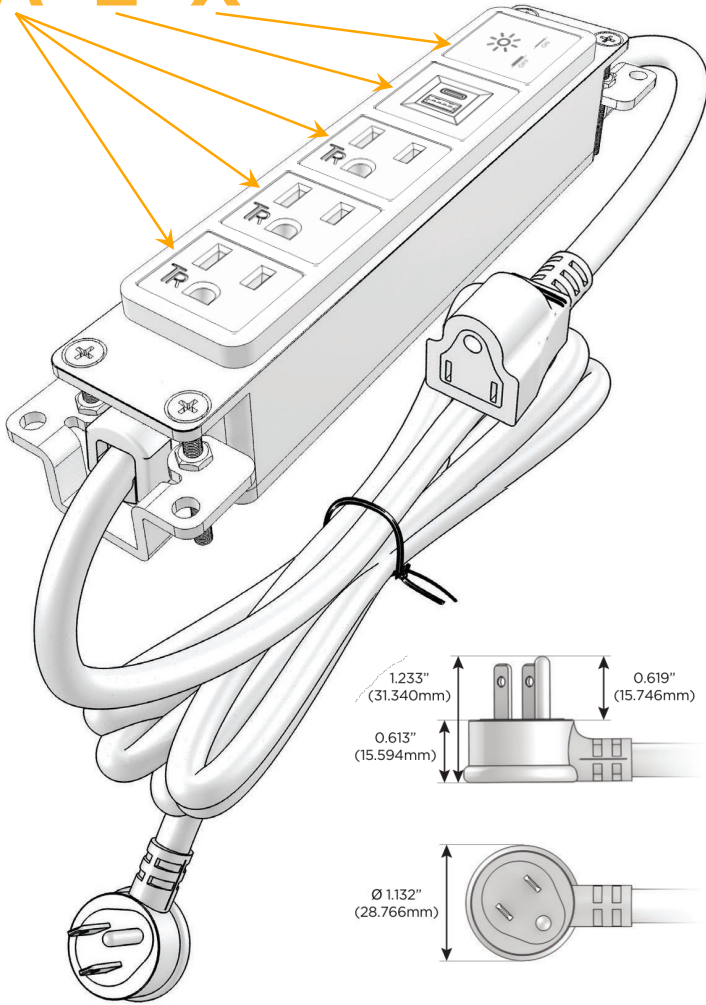

M-POWER-5T

AC POWER & DATA CONNECTIVITY SOLUTION

M-POWER-5T-AAAEX-BRAAB

Specs:

Modules/Ports:

- **A** Tamper Resistant AC Receptacle
- **E** USB-A & USB-C (20W)
- **X** Switched AC

A E X