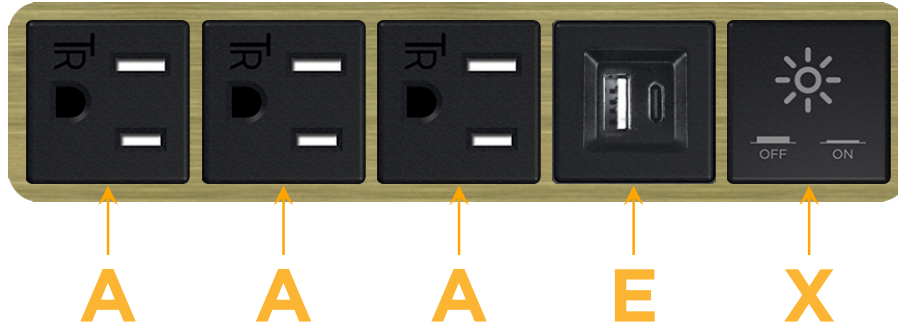

M-POWER-5T

AC POWER & DATA CONNECTIVITY SOLUTION

M-POWER-5T-AAAEX-BRAAB

Distributed by

Mormax Company, Inc.

8 Westchester Plaza

Elmsford, NY 10523

914-699-0101

sales@mormax.com

mormax.com

Metro Light & Power's line of power & data solutions offers sophisticated design elements combined with greater ease of installation. Streamlined and low-profile, enhanced by side-exiting cords, our outlets advance the industry with their cutting edge look and feel. We believe flexibility is key, and we provide a variety of mounting options, including the ability to mount in limited spaces. Our outlets are available in many finishes and configurations, in addition to a custom color and finish capability for our clients.

Bezel Finish: **BRASS ANTIQUED (ABS)**

Custom Finishes Available M-POWER-5T-AAAEX-BRAAB

Features:

Module/Port Options:

- **A** Tamper Resistant AC Receptacle
- **E** USB-A & USB-C (20W)
- **M** Double USB-A (Fast Charging Ports - 18W)
- **H** HDMI
- **6** CAT 6
- **12** RJ 12
- **X** Switched AC
- **Y** 3-Way Switch (Low Voltage)
- **V** USB-C (45W High Speed Charging Port)
- **S** USB-C (25W High Speed Charging Port)
- **R** Switched AC (Rocker Switch)
- **D** Dimmer Switch

Plug:

Supplied with Low Profile Flat 45° Angle 120 VAC Plug

Optional Standard Straight 120 VAC Plug

Optional Straight 120 VAC Pass-through Plug

- CLEAN, COMPACT DESIGN
- STREAMLINED
- LOW PROFILE
- SIDE-EXITING CORDS
- PLUG & PLAY
- 6' AC CORD & PLUG (FLAT PLUG STANDARD)
- CUSTOMIZABLE CONFIGURATIONS AND FINISHES
- UL LISTED FOR MOUNTING IN FURNITURE
- 15A