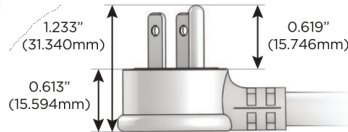

M-POWER-5T

AC POWER & DATA CONNECTIVITY SOLUTION

M-POWER-5T-AAAEX-BRAAB

Specs:

Modules/Ports:

- **A** Tamper Resistant AC Receptacle
- **E** USB-A & USB-C (20W)
- **X** Switched AC

A E X