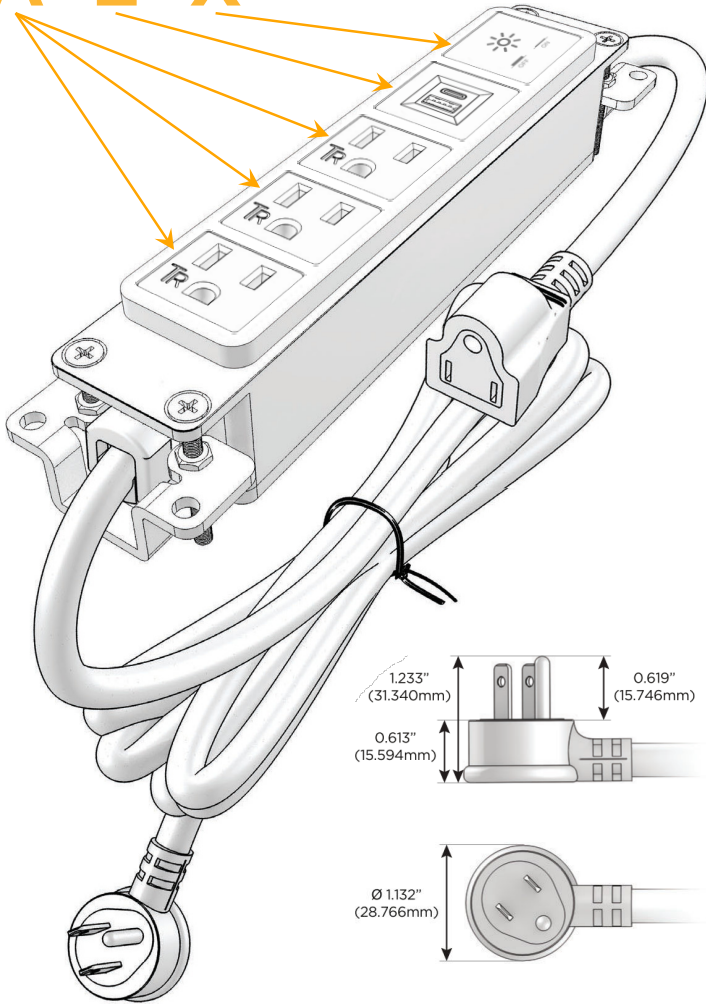

### Module/Port Options:

- A** Tamper Resistant AC Receptacle
- E** USB-A & USB-C (20W)
- M** Double USB-A (Fast Charging Ports - 18W)
- H** HDMI
- 6** CAT 6
- 12** RJ 12
- X** Switched AC
- Y** 3-Way Switch (Low Voltage)
- V** USB-C (45W High Speed Charging Port)
- S** USB-C (25W High Speed Charging Port)
- R** Switched AC (Rocker Switch)
- D** Dimmer Switch

### Plug:

Supplied with Low Profile Flat 45° Angle 120 VAC Plug

Optional Standard Straight 120 VAC Plug

Optional Straight 120 VAC Pass-through Plug

- CLEAN, COMPACT DESIGN
- STREAMLINED
- LOW PROFILE
- SIDE-EXITING CORDS
- PLUG & PLAY
- 6' AC CORD & PLUG (FLAT PLUG STANDARD)
- CUSTOMIZABLE CONFIGURATIONS AND FINISHES
- UL LISTED FOR MOUNTING IN FURNITURE
- 15A

# M-POWER-5T

AC POWER & DATA CONNECTIVITY SOLUTION

M-POWER-5T-AAAEX-BAB

Specs:

**Modules/Ports:**

- A** Tamper Resistant AC Receptacle
- E** USB-A & USB-C (20W)
- X** Switched AC

**A E X**

Distributed by