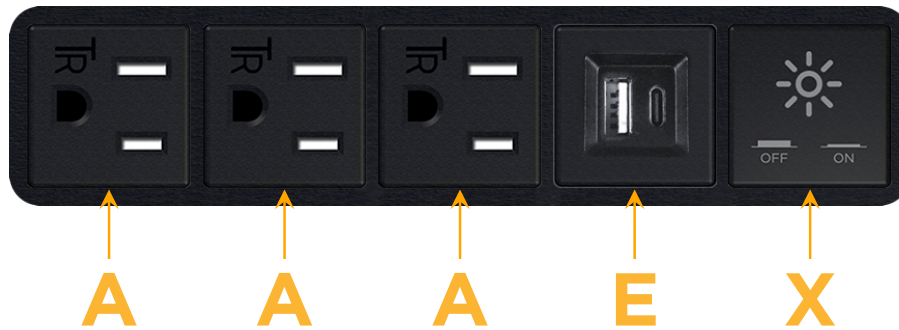

M-POWER-5T

AC POWER & DATA CONNECTIVITY SOLUTION

M-POWER-5T-AAAEX-BAB

Distributed by

Mormax Company, Inc.

8 Westchester Plaza

Elmsford, NY 10523

914-699-0101

sales@mormax.com

mormax.com

Metro Light & Power's line of power & data solutions offers sophisticated design elements combined with greater ease of installation. Streamlined and low-profile, enhanced by side-exiting cords, our outlets advance the industry with their cutting edge look and feel. We believe flexibility is key, and we provide a variety of mounting options, including the ability to mount in limited spaces. Our outlets are available in many finishes and configurations, in addition to a custom color and finish capability for our clients.

Bezel Finish: **BLACK (ABS)**

Custom Finishes Available M-POWER-5T-AAAEX-BAB

Features:

Module/Port Options:

- **A** Tamper Resistant AC Receptacle
- **E** USB-A & USB-C (20W)
- **M** Double USB-A (Fast Charging Ports - 18W)
- **H** HDMI
- **6** CAT 6
- **12** RJ 12
- **X** Switched AC
- **Y** 3-Way Switch (Low Voltage)
- **V** USB-C (45W High Speed Charging Port)
- **S** USB-C (25W High Speed Charging Port)
- **R** Switched AC (Rocker Switch)
- **D** Dimmer Switch

Plug:

Supplied with Low Profile Flat 45° Angle 120 VAC Plug

Optional Standard Straight 120 VAC Plug

Optional Straight 120 VAC Pass-through Plug

- CLEAN, COMPACT DESIGN
- STREAMLINED
- LOW PROFILE
- SIDE-EXITING CORDS
- PLUG & PLAY
- 6' AC CORD & PLUG (FLAT PLUG STANDARD)
- CUSTOMIZABLE CONFIGURATIONS AND FINISHES
- UL LISTED FOR MOUNTING IN FURNITURE
- 15A