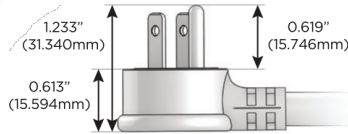

M-POWER-5T

AC POWER & DATA CONNECTIVITY SOLUTION

M-POWER-5T-AAAEX-B2AB

Specs:

Modules/Ports:

- A** Tamper Resistant AC Receptacle
- E** USB-A & USB-C (20W)
- X** Switched AC

A E X

Distributed by