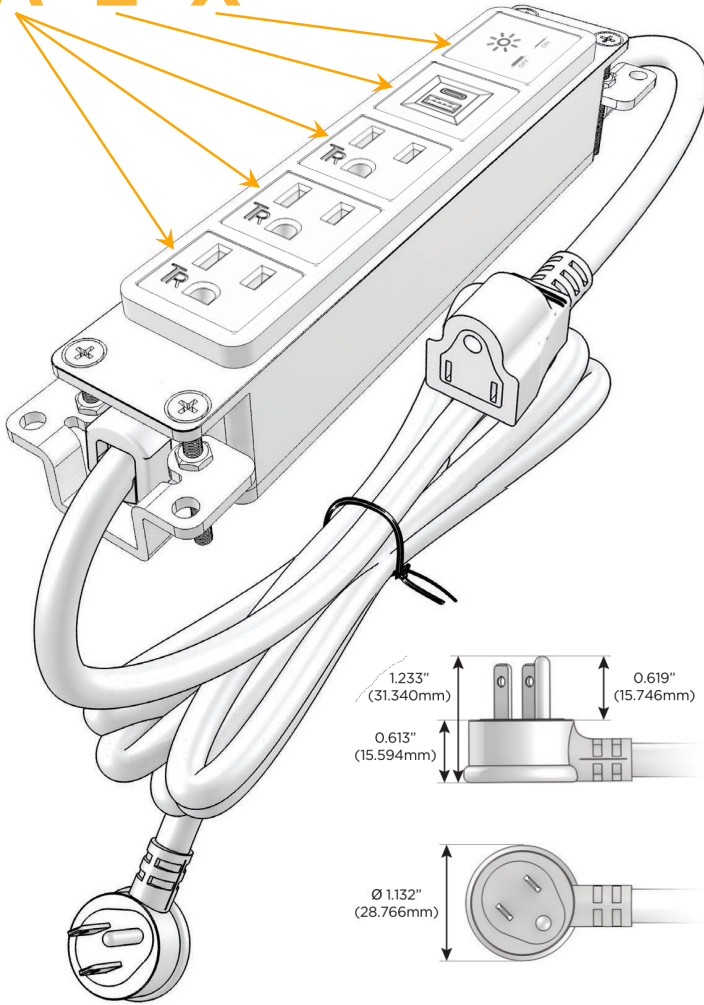

Bezel Finish: **SATIN BLACK (ABS)**

Custom Finishes Available M-POWER-5T-AAAEX-B2AB

Features:

Module/Port Options:

- A** Tamper Resistant AC Receptacle
- E** USB-A & USB-C (20W)
- M** Double USB-A (Fast Charging Ports - 18W)
- H** HDMI
- 6** CAT 6
- 12** RJ 12
- X** Switched AC
- Y** 3-Way Switch (Low Voltage)
- V** USB-C (45W High Speed Charging Port)
- S** USB-C (25W High Speed Charging Port)
- R** Switched AC (Rocker Switch)
- D** Dimmer Switch

Plug:

Supplied with Low Profile Flat 45° Angle 120 VAC Plug

Optional Standard Straight 120 VAC Plug

Optional Straight 120 VAC Pass-through Plug

- CLEAN, COMPACT DESIGN
- STREAMLINED
- LOW PROFILE
- SIDE-EXITING CORDS
- PLUG & PLAY
- 6' AC CORD & PLUG (FLAT PLUG STANDARD)
- CUSTOMIZABLE CONFIGURATIONS AND FINISHES
- UL LISTED FOR MOUNTING IN FURNITURE
- 15A

M-POWER-5T

AC POWER & DATA CONNECTIVITY SOLUTION

M-POWER-5T-AAAEX-B2AB

Specs:

Modules/Ports:

- A** Tamper Resistant AC Receptacle
- E** USB-A & USB-C (20W)
- X** Switched AC

A E X

Distributed by