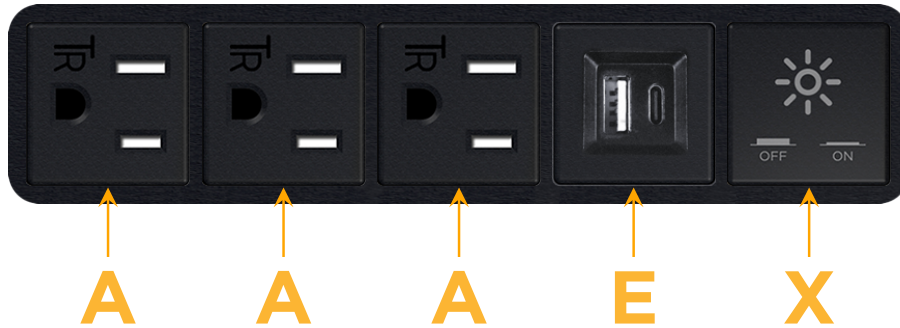

Bezel Finish: **SATIN BLACK (ABS)**

Custom Finishes Available M-POWER-5T-AAAEX-B2AB

Features:

Module/Port Options:

- A** Tamper Resistant AC Receptacle
- E** USB-A & USB-C (20W)
- M** Double USB-A (Fast Charging Ports - 18W)
- H** HDMI
- 6** CAT 6
- 12** RJ 12
- X** Switched AC
- Y** 3-Way Switch (Low Voltage)
- V** USB-C (45W High Speed Charging Port)
- S** USB-C (25W High Speed Charging Port)
- R** Switched AC (Rocker Switch)
- D** Dimmer Switch

Plug:

Supplied with Low Profile Flat 45° Angle 120 VAC Plug

Optional Standard Straight 120 VAC Plug

Optional Straight 120 VAC Pass-through Plug

- CLEAN, COMPACT DESIGN
- STREAMLINED
- LOW PROFILE
- SIDE-EXITING CORDS
- PLUG & PLAY
- 6' AC CORD & PLUG (FLAT PLUG STANDARD)
- CUSTOMIZABLE CONFIGURATIONS AND FINISHES
- UL LISTED FOR MOUNTING IN FURNITURE
- 15A

M-POWER-5T

AC POWER & DATA CONNECTIVITY SOLUTION

M-POWER-5T-AAAEX-B2AB

Specs:

Modules/Ports:

- A** Tamper Resistant AC Receptacle
- E** USB-A & USB-C (20W)
- X** Switched AC

A E X

Distributed by