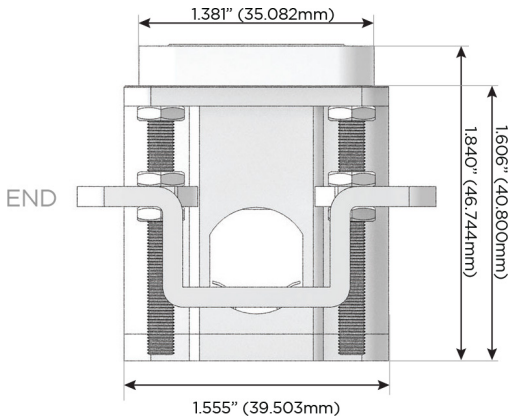

Plug:

Supplied with Low Profile Flat 45° Angle 120 VAC Plug

Optional Standard Straight 120 VAC Plug

Optional Straight 120 VAC Pass-through Plug

- CLEAN, COMPACT DESIGN
- STREAMLINED
- LOW PROFILE
- SIDE-EXITING CORDS
- PLUG & PLAY
- 6' AC CORD & PLUG (FLAT PLUG STANDARD)
- CUSTOMIZABLE CONFIGURATIONS AND FINISHES
- UL LISTED FOR MOUNTING IN FURNITURE
- 15A

M-POWER-5T

AC POWER & DATA CONNECTIVITY SOLUTION

M-POWER-5T-AAAAA-WAB

Specs:

Modules/Ports:

- A Tamper Resistant AC Receptacle

TOP

Distributed by