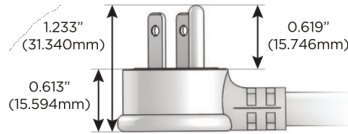

M-POWER-5T

AC POWER & DATA CONNECTIVITY SOLUTION

M-POWER-5T-AAAAA-WAB

Specs:

Modules/Ports:

- A Tamper Resistant AC Receptacle

TOP

Distributed by