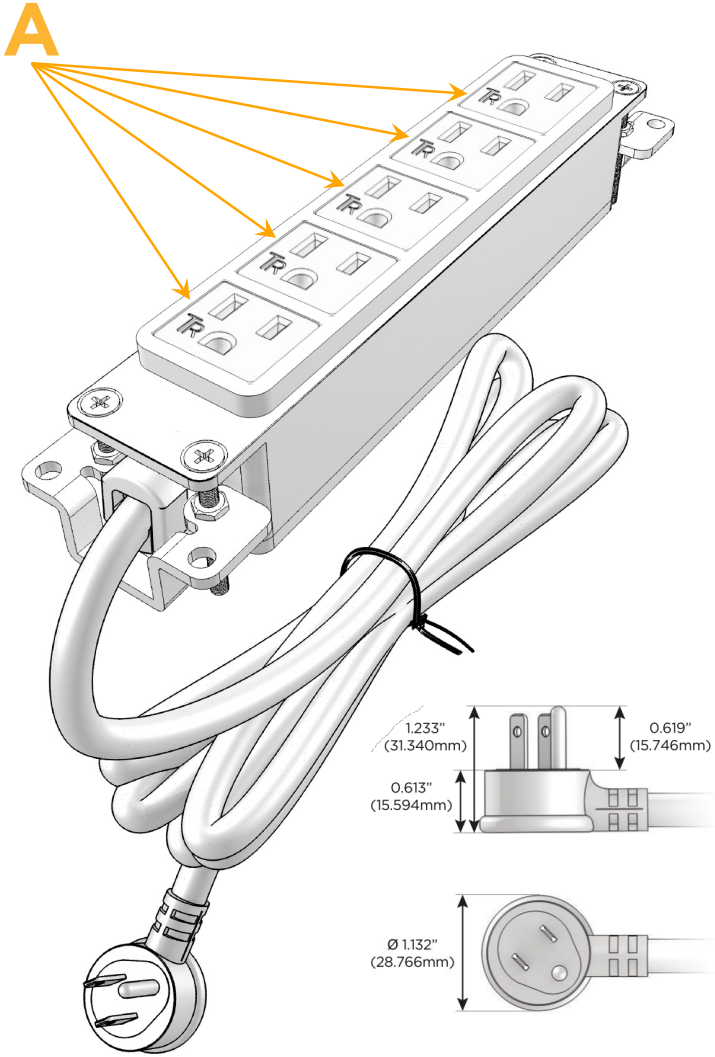

Bezel Finish: **WHITE (ABS)**

Custom Finishes Available M-POWER-5T-AAAAA-WAB

Features:

Module/Port Options:

- A** Tamper Resistant AC Receptacle
- E** USB-A & USB-C (20W)
- M** Double USB-A (Fast Charging Ports - 18W)
- H** HDMI
- 6** CAT 6
- 12** RJ 12
- X** Switched AC
- Y** 3-Way Switch (Low Voltage)
- V** USB-C (45W High Speed Charging Port)
- S** USB-C (25W High Speed Charging Port)
- R** Switched AC (Rocker Switch)
- D** Dimmer Switch

Plug:

Supplied with Low Profile Flat 45° Angle 120 VAC Plug

Optional Standard Straight 120 VAC Plug

Optional Straight 120 VAC Pass-through Plug

- CLEAN, COMPACT DESIGN
- STREAMLINED
- LOW PROFILE
- SIDE-EXITING CORDS
- PLUG & PLAY
- 6' AC CORD & PLUG (FLAT PLUG STANDARD)
- CUSTOMIZABLE CONFIGURATIONS AND FINISHES
- UL LISTED FOR MOUNTING IN FURNITURE
- 15A

M-POWER-5T

AC POWER & DATA CONNECTIVITY SOLUTION

M-POWER-5T-AAAAA-WAB

Specs:

Modules/Ports:

- A Tamper Resistant AC Receptacle

TOP

Distributed by