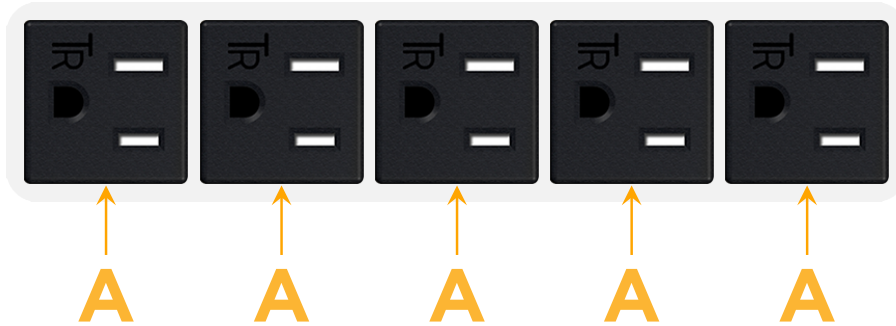

sales@mormax.com

mormax.com

Metro Light & Power's line of power & data solutions offers sophisticated design elements combined with greater ease of installation. Streamlined and low-profile, enhanced by side-exiting cords, our outlets advance the industry with their cutting edge look and feel. We believe flexibility is key, and we provide a variety of mounting options, including the ability to mount in limited spaces. Our outlets are available in many finishes and configurations, in addition to a custom color and finish capability for our clients.

Bezel Finish: **WHITE (ABS)**

Custom Finishes Available M-POWER-5T-AAAAA-WAB

Features:

Module/Port Options:

- A** Tamper Resistant AC Receptacle
- E** USB-A & USB-C (20W)
- M** Double USB-A (Fast Charging Ports - 18W)
- H** HDMI
- 6** CAT 6
- 12** RJ 12
- X** Switched AC
- Y** 3-Way Switch (Low Voltage)
- V** USB-C (45W High Speed Charging Port)
- S** USB-C (25W High Speed Charging Port)
- R** Switched AC (Rocker Switch)
- D** Dimmer Switch

Plug:

Supplied with Low Profile Flat 45° Angle 120 VAC Plug

Optional Standard Straight 120 VAC Plug

Optional Straight 120 VAC Pass-through Plug

- CLEAN, COMPACT DESIGN
- STREAMLINED
- LOW PROFILE
- SIDE-EXITING CORDS
- PLUG & PLAY
- 6' AC CORD & PLUG (FLAT PLUG STANDARD)
- CUSTOMIZABLE CONFIGURATIONS AND FINISHES
- UL LISTED FOR MOUNTING IN FURNITURE
- 15A

M-POWER-5T

AC POWER & DATA CONNECTIVITY SOLUTION

M-POWER-5T-AAAAA-WAB

Specs:

Modules/Ports:

- A Tamper Resistant AC Receptacle

TOP

Distributed by