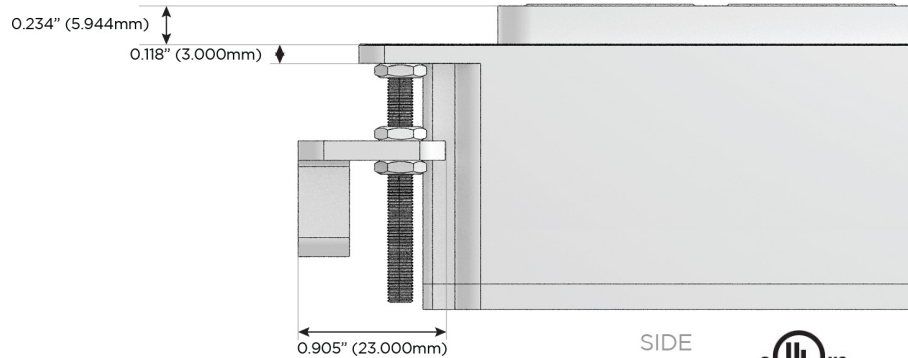

M-POWER-5T

AC POWER & DATA CONNECTIVITY SOLUTION

M-POWER-5T-AAAAA-WAB

Specs:

Modules/Ports:

- A Tamper Resistant AC Receptacle

TOP

Distributed by