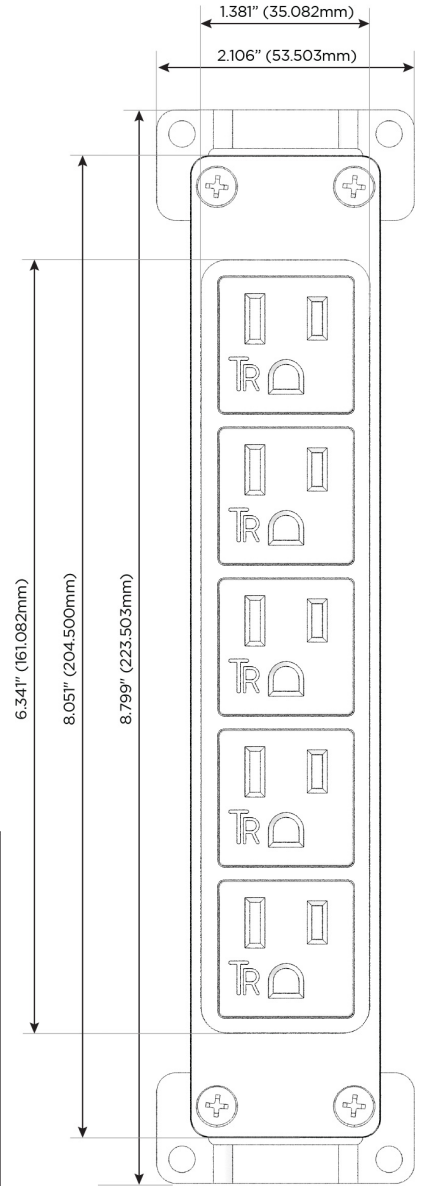

Bezel Finish: **WHITE (ABS)**

Custom Finishes Available M-POWER-5T-AAAAA-WAB

Features:

Module/Port Options:

- A** Tamper Resistant AC Receptacle
- E** USB-A & USB-C (20W)
- M** Double USB-A (Fast Charging Ports - 18W)
- H** HDMI
- 6** CAT 6
- 12** RJ 12
- X** Switched AC
- Y** 3-Way Switch (Low Voltage)
- V** USB-C (45W High Speed Charging Port)
- S** USB-C (25W High Speed Charging Port)
- R** Switched AC (Rocker Switch)
- D** Dimmer Switch

Plug:

Supplied with Low Profile Flat 45° Angle 120 VAC Plug

Optional Standard Straight 120 VAC Plug

Optional Straight 120 VAC Pass-through Plug

- CLEAN, COMPACT DESIGN
- STREAMLINED
- LOW PROFILE
- SIDE-EXITING CORDS
- PLUG & PLAY
- 6' AC CORD & PLUG (FLAT PLUG STANDARD)
- CUSTOMIZABLE CONFIGURATIONS AND FINISHES
- UL LISTED FOR MOUNTING IN FURNITURE
- 15A

M-POWER-5T

AC POWER & DATA CONNECTIVITY SOLUTION

M-POWER-5T-AAAAA-WAB

Specs:

Modules/Ports:

- A Tamper Resistant AC Receptacle

TOP

Distributed by