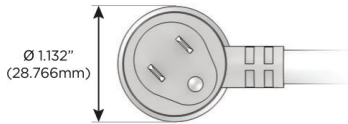

M-POWER-5T

AC POWER & DATA CONNECTIVITY SOLUTION

M-POWER-5T-AAAAA-SS8B

Specs:

Modules/Ports:

- A Tamper Resistant AC Receptacle