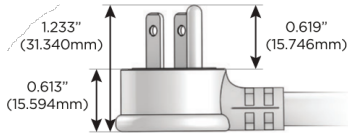

M-POWER-5T

AC POWER & DATA CONNECTIVITY SOLUTION

M-POWER-5T-AAAAA-SS8B

Specs:

Modules/Ports:

- A Tamper Resistant AC Receptacle