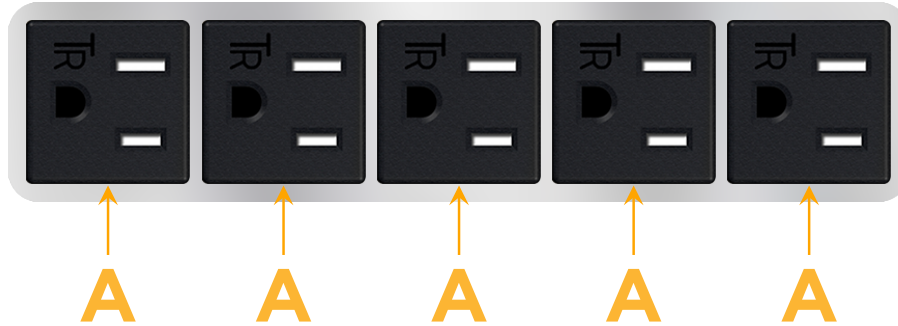

sales@mormax.com

mormax.com

Metro Light & Power's line of power & data solutions offers sophisticated design elements combined with greater ease of installation. Streamlined and low-profile, enhanced by side-exiting cords, our outlets advance the industry with their cutting edge look and feel. We believe flexibility is key, and we provide a variety of mounting options, including the ability to mount in limited spaces. Our outlets are available in many finishes and configurations, in addition to a custom color and finish capability for our clients.

Bezel Finish: **STAINLESS STEEL MIRROR FINISH**

Custom Finishes Available M-POWER-5T-AAAAA-SS8B

Features:

Module/Port Options:

- A** Tamper Resistant AC Receptacle
- E** USB-A & USB-C (20W)
- M** Double USB-A (Fast Charging Ports - 18W)
- H** HDMI
- 6** CAT 6
- 12** RJ 12
- X** Switched AC
- Y** 3-Way Switch (Low Voltage)
- V** USB-C (45W High Speed Charging Port)
- S** USB-C (25W High Speed Charging Port)
- R** Switched AC (Rocker Switch)
- D** Dimmer Switch

Plug:

Supplied with Low Profile Flat 45° Angle 120 VAC Plug

Optional Standard Straight 120 VAC Plug

Optional Straight 120 VAC Pass-through Plug

- CLEAN, COMPACT DESIGN
- STREAMLINED
- LOW PROFILE
- SIDE-EXITING CORDS
- PLUG & PLAY
- 6' AC CORD & PLUG (FLAT PLUG STANDARD)
- CUSTOMIZABLE CONFIGURATIONS AND FINISHES
- UL LISTED FOR MOUNTING IN FURNITURE
- 15A

M-POWER-5T

AC POWER & DATA CONNECTIVITY SOLUTION

M-POWER-5T-AAAAA-SS8B

Specs:

Modules/Ports:

- A Tamper Resistant AC Receptacle

Distributed by

Mormax Company, Inc.