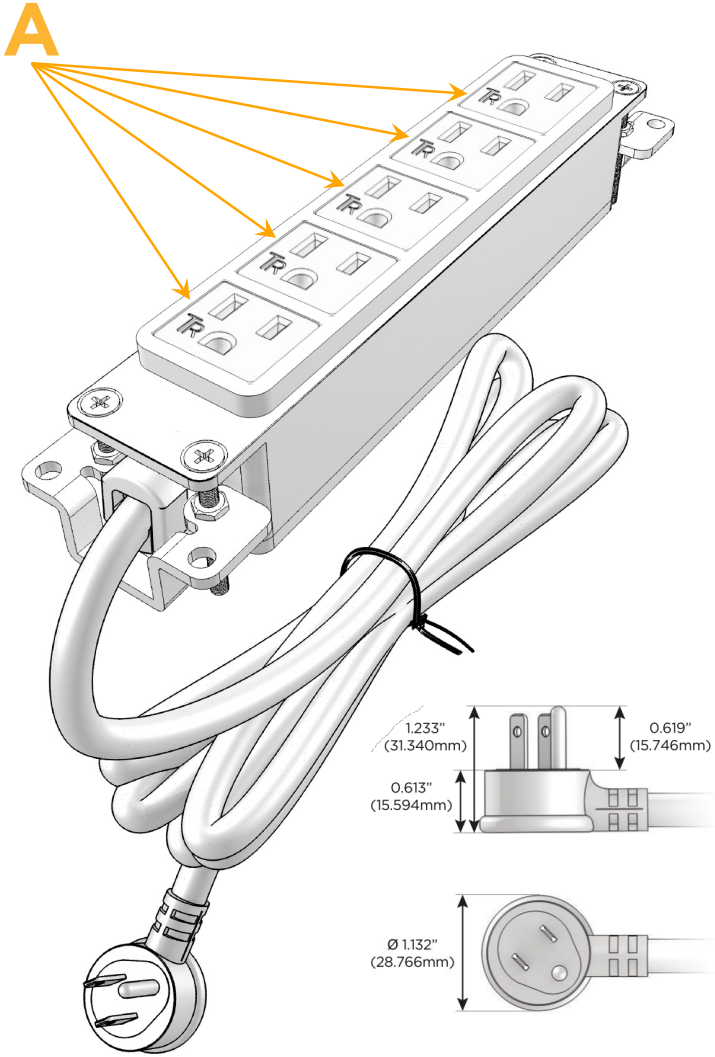

Bezel Finish: **STAINLESS STEEL MIRROR FINISH**

Custom Finishes Available M-POWER-5T-AAAAA-SS8B

Features:

Module/Port Options:

- A** Tamper Resistant AC Receptacle
- E** USB-A & USB-C (20W)
- M** Double USB-A (Fast Charging Ports - 18W)
- H** HDMI
- 6** CAT 6
- 12** RJ 12
- X** Switched AC
- Y** 3-Way Switch (Low Voltage)
- V** USB-C (45W High Speed Charging Port)
- S** USB-C (25W High Speed Charging Port)
- R** Switched AC (Rocker Switch)
- D** Dimmer Switch

Plug:

Supplied with Low Profile Flat 45° Angle 120 VAC Plug

Optional Standard Straight 120 VAC Plug

Optional Straight 120 VAC Pass-through Plug

- CLEAN, COMPACT DESIGN
- STREAMLINED
- LOW PROFILE
- SIDE-EXITING CORDS
- PLUG & PLAY
- 6' AC CORD & PLUG (FLAT PLUG STANDARD)
- CUSTOMIZABLE CONFIGURATIONS AND FINISHES
- UL LISTED FOR MOUNTING IN FURNITURE
- 15A

M-POWER-5T

AC POWER & DATA CONNECTIVITY SOLUTION

M-POWER-5T-AAAAA-SS8B

Specs:

Modules/Ports:

- A Tamper Resistant AC Receptacle

Distributed by

Mormax Company, Inc.