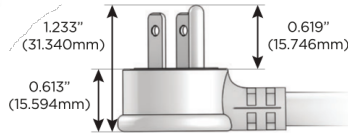

M-POWER-5T

AC POWER & DATA CONNECTIVITY SOLUTION

M-POWER-5T-AAAAA-SS4AB

Specs:

Modules/Ports:

- A Tamper Resistant AC Receptacle

Distributed by

Mormax Company, Inc.

8 Westchester Plaza

Elmsford, NY 10523

914-699-0101

sales@mormax.com

mormax.com

TOP