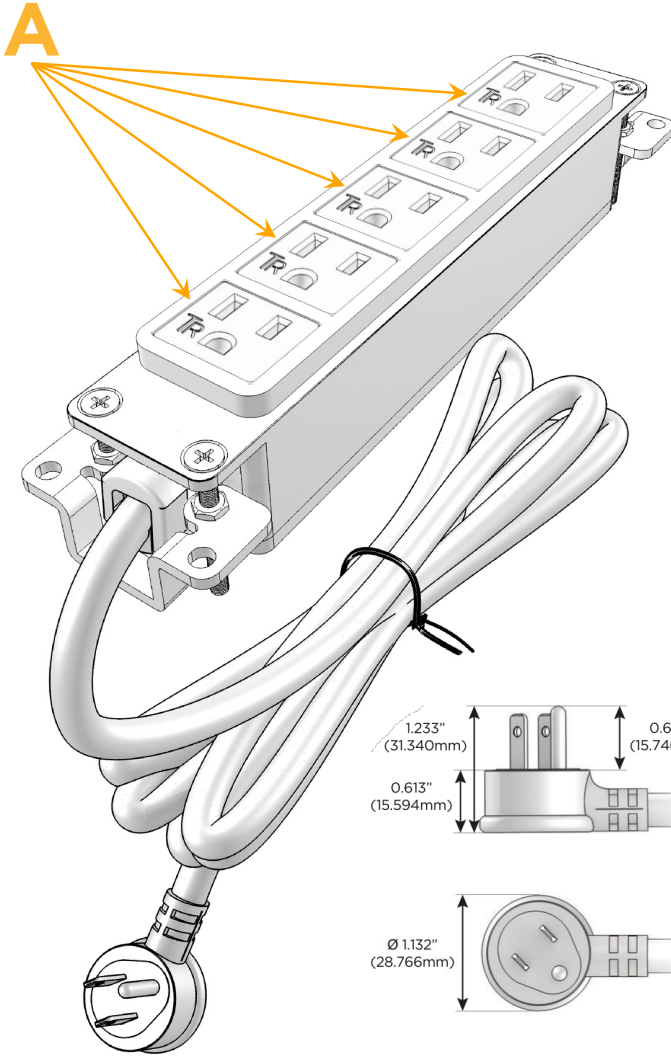

M-POWER-5T

AC POWER & DATA CONNECTIVITY SOLUTION

M-POWER-5T-AAAAA-SS4AB

Specs:

Modules/Ports:

- A Tamper Resistant AC Receptacle

Distributed by

Mormax Company, Inc.

8 Westchester Plaza

Elmsford, NY 10523

914-699-0101

sales@mormax.com

mormax.com