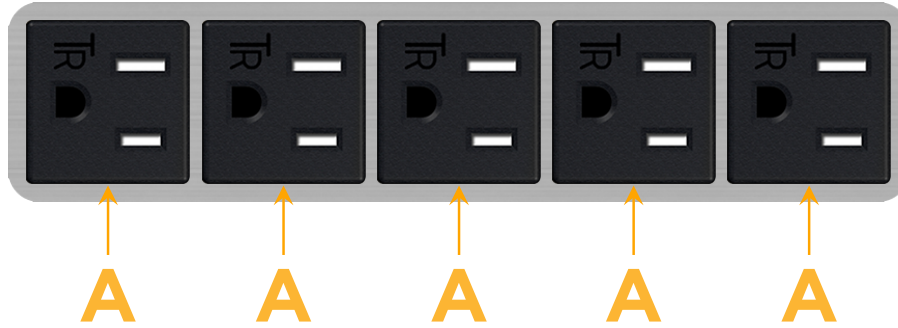

M-POWER-5T

AC POWER & DATA CONNECTIVITY SOLUTION

M-POWER-5T-AAAAA-SS4AB

Distributed by

Mormax Company, Inc.

8 Westchester Plaza

Elmsford, NY 10523

914-699-0101

sales@mormax.com

mormax.com

Metro Light & Power's line of power & data solutions offers sophisticated design elements combined with greater ease of installation. Streamlined and low-profile, enhanced by side-exiting cords, our outlets advance the industry with their cutting edge look and feel. We believe flexibility is key, and we provide a variety of mounting options, including the ability to mount in limited spaces. Our outlets are available in many finishes and configurations, in addition to a custom color and finish capability for our clients.

Bezel Finish: **BRUSHED STAINLESS (ABS)**

Custom Finishes Available M-POWER-5T-AAAAA-SS4AB

Features:

Module/Port Options:

- **A** Tamper Resistant AC Receptacle
- **E** USB-A & USB-C (20W)
- **M** Double USB-A (Fast Charging Ports - 18W)
- **H** HDMI
- **6** CAT 6
- **12** RJ 12
- **X** Switched AC
- **Y** 3-Way Switch (Low Voltage)
- **V** USB-C (45W High Speed Charging Port)
- **S** USB-C (25W High Speed Charging Port)
- **R** Switched AC (Rocker Switch)
- **D** Dimmer Switch

Plug:

Supplied with Low Profile Flat 45° Angle 120 VAC Plug

Optional Standard Straight 120 VAC Plug

Optional Straight 120 VAC Pass-through Plug

- CLEAN, COMPACT DESIGN
- STREAMLINED
- LOW PROFILE
- SIDE-EXITING CORDS
- PLUG & PLAY
- 6' AC CORD & PLUG (FLAT PLUG STANDARD)
- CUSTOMIZABLE CONFIGURATIONS AND FINISHES
- UL LISTED FOR MOUNTING IN FURNITURE
- 15A