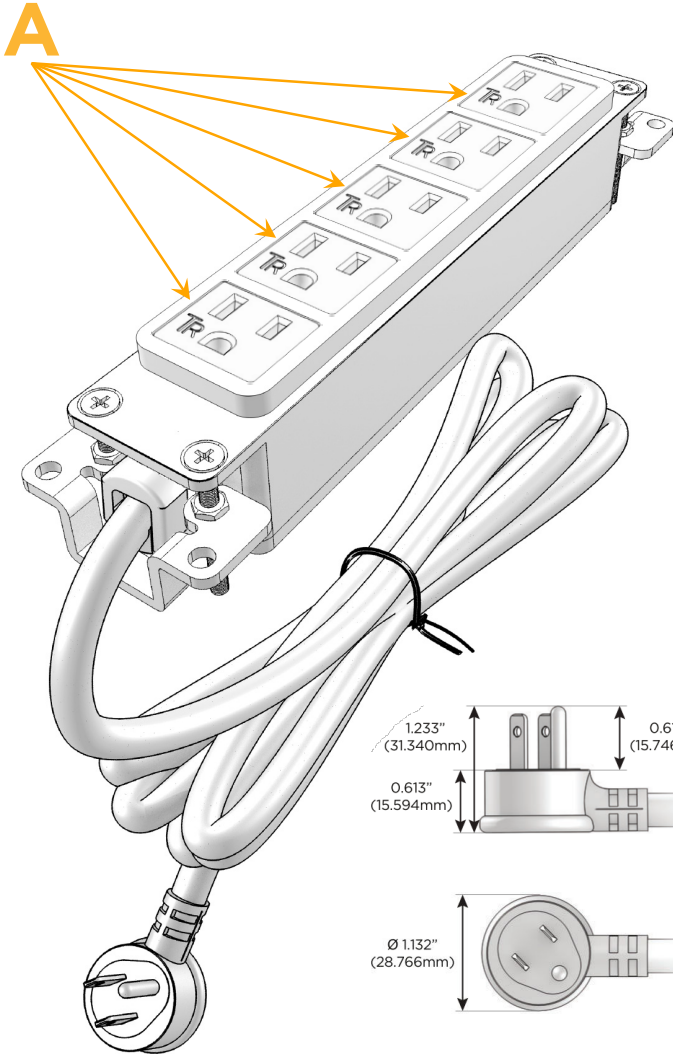

Bezel Finish: **SATIN NICKEL (ABS)**

Custom Finishes Available M-POWER-5T-AAAAA-SAB

Features:

**Module/Port Options:**

- A** Tamper Resistant AC Receptacle
- E** USB-A & USB-C (20W)
- M** Double USB-A (Fast Charging Ports - 18W)
- H** HDMI
- 6** CAT 6
- 12** RJ 12
- X** Switched AC
- Y** 3-Way Switch (Low Voltage)
- V** USB-C (45W High Speed Charging Port)
- S** USB-C (25W High Speed Charging Port)
- R** Switched AC (Rocker Switch)
- D** Dimmer Switch

**Plug:**

Supplied with Low Profile Flat 45° Angle 120 VAC Plug

Optional Standard Straight 120 VAC Plug

Optional Straight 120 VAC Pass-through Plug

- CLEAN, COMPACT DESIGN
- STREAMLINED
- LOW PROFILE
- SIDE-EXITING CORDS
- PLUG & PLAY
- 6' AC CORD & PLUG (FLAT PLUG STANDARD)
- CUSTOMIZABLE CONFIGURATIONS AND FINISHES
- UL LISTED FOR MOUNTING IN FURNITURE
- 15A

# M-POWER-5T

AC POWER & DATA CONNECTIVITY SOLUTION

M-POWER-5T-AAAAA-SAB

Specs:

**Modules/Ports:**

- A Tamper Resistant AC Receptacle

Distributed by

Mormax Company, Inc.