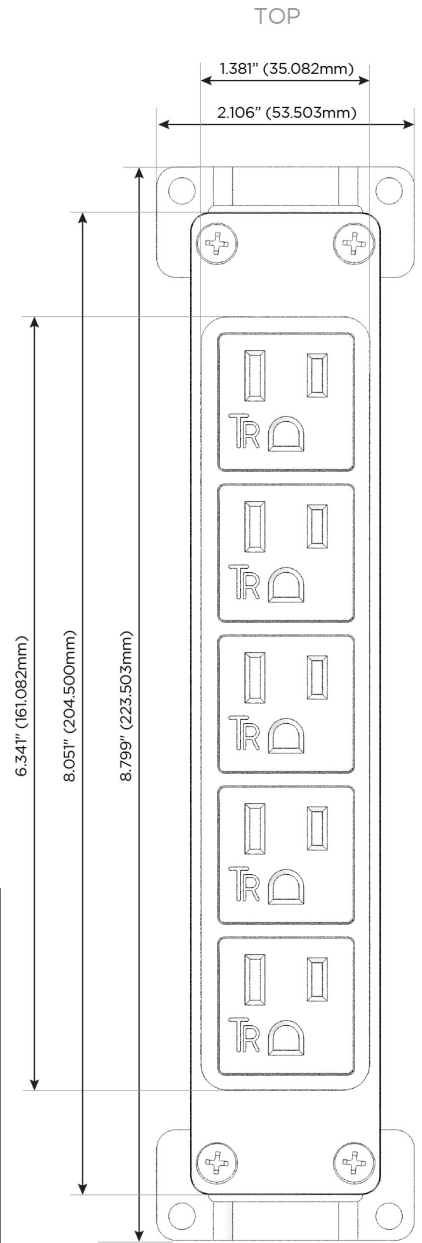

Bezel Finish: **SATIN NICKEL (ABS)**

Custom Finishes Available M-POWER-5T-AAAAA-SAB

Features:

**Module/Port Options:**

- A** Tamper Resistant AC Receptacle
- E** USB-A & USB-C (20W)
- M** Double USB-A (Fast Charging Ports - 18W)
- H** HDMI
- 6** CAT 6
- 12** RJ 12
- X** Switched AC
- Y** 3-Way Switch (Low Voltage)
- V** USB-C (45W High Speed Charging Port)
- S** USB-C (25W High Speed Charging Port)
- R** Switched AC (Rocker Switch)
- D** Dimmer Switch

**Plug:**

Supplied with Low Profile Flat 45° Angle 120 VAC Plug

Optional Standard Straight 120 VAC Plug

Optional Straight 120 VAC Pass-through Plug

- CLEAN, COMPACT DESIGN
- STREAMLINED
- LOW PROFILE
- SIDE-EXITING CORDS
- PLUG & PLAY
- 6' AC CORD & PLUG (FLAT PLUG STANDARD)
- CUSTOMIZABLE CONFIGURATIONS AND FINISHES
- UL LISTED FOR MOUNTING IN FURNITURE
- 15A

# M-POWER-5T

AC POWER & DATA CONNECTIVITY SOLUTION

M-POWER-5T-AAAAA-SAB

Specs:

**Modules/Ports:**

- A Tamper Resistant AC Receptacle

Distributed by

Mormax Company, Inc.