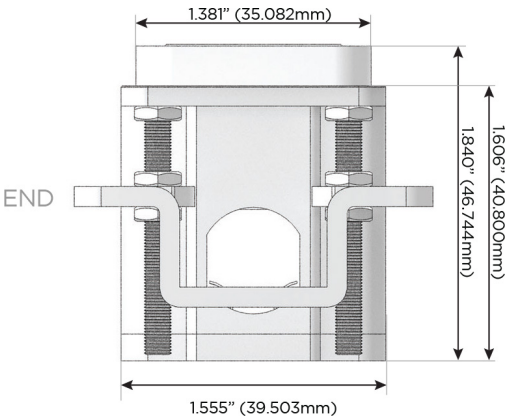

**Plug:**

Supplied with Low Profile Flat 45° Angle 120 VAC Plug

Optional Standard Straight 120 VAC Plug

Optional Straight 120 VAC Pass-through Plug

- CLEAN, COMPACT DESIGN
- STREAMLINED
- LOW PROFILE
- SIDE-EXITING CORDS
- PLUG & PLAY
- 6' AC CORD & PLUG (FLAT PLUG STANDARD)
- CUSTOMIZABLE CONFIGURATIONS AND FINISHES
- UL LISTED FOR MOUNTING IN FURNITURE
- 15A

# M-POWER-5T

AC POWER & DATA CONNECTIVITY SOLUTION

M-POWER-5T-AAAAA-SAB

Specs:

**Modules/Ports:**

- A Tamper Resistant AC Receptacle

Distributed by

Mormax Company, Inc.