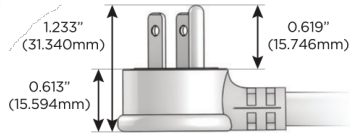

# M-POWER-5T

AC POWER & DATA CONNECTIVITY SOLUTION

M-POWER-5T-AAAAA-SAB

Specs:

**Modules/Ports:**

- A Tamper Resistant AC Receptacle

Distributed by

Mormax Company, Inc.