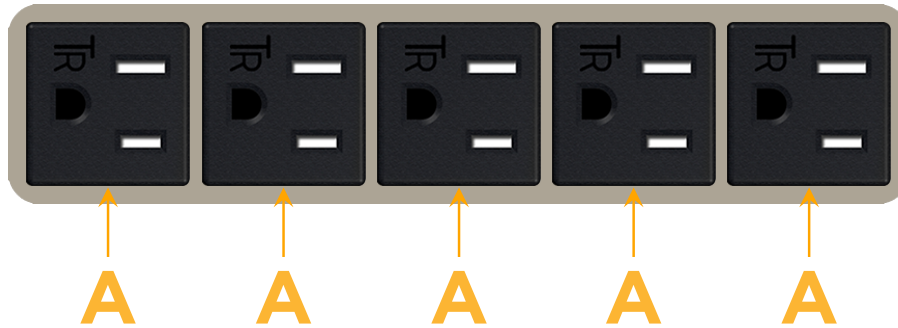

sales@mormax.com

mormax.com

Metro Light & Power's line of power & data solutions offers sophisticated design elements combined with greater ease of installation. Streamlined and low-profile, enhanced by side-exiting cords, our outlets advance the industry with their cutting edge look and feel. We believe flexibility is key, and we provide a variety of mounting options, including the ability to mount in limited spaces. Our outlets are available in many finishes and configurations, in addition to a custom color and finish capability for our clients.

Bezel Finish: **SATIN NICKEL (ABS)**

Custom Finishes Available M-POWER-5T-AAAAA-SAB

Features:

**Module/Port Options:**

- A** Tamper Resistant AC Receptacle
- E** USB-A & USB-C (20W)
- M** Double USB-A (Fast Charging Ports - 18W)
- H** HDMI
- 6** CAT 6
- 12** RJ 12
- X** Switched AC
- Y** 3-Way Switch (Low Voltage)
- V** USB-C (45W High Speed Charging Port)
- S** USB-C (25W High Speed Charging Port)
- R** Switched AC (Rocker Switch)
- D** Dimmer Switch

**Plug:**

Supplied with Low Profile Flat 45° Angle 120 VAC Plug

Optional Standard Straight 120 VAC Plug

Optional Straight 120 VAC Pass-through Plug

- CLEAN, COMPACT DESIGN
- STREAMLINED
- LOW PROFILE
- SIDE-EXITING CORDS
- PLUG & PLAY
- 6' AC CORD & PLUG (FLAT PLUG STANDARD)
- CUSTOMIZABLE CONFIGURATIONS AND FINISHES
- UL LISTED FOR MOUNTING IN FURNITURE
- 15A

# M-POWER-5T

AC POWER & DATA CONNECTIVITY SOLUTION

M-POWER-5T-AAAAA-SAB

Specs:

**Modules/Ports:**

- A Tamper Resistant AC Receptacle

Distributed by

Mormax Company, Inc.