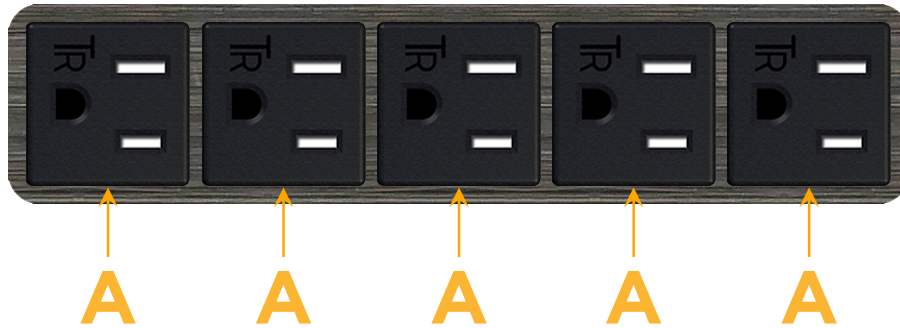

sales@mormax.com

mormax.com

Metro Light & Power's line of power & data solutions offers sophisticated design elements combined with greater ease of installation. Streamlined and low-profile, enhanced by side-exiting cords, our outlets advance the industry with their cutting edge look and feel. We believe flexibility is key, and we provide a variety of mounting options, including the ability to mount in limited spaces. Our outlets are available in many finishes and configurations, in addition to a custom color and finish capability for our clients.

Bezel Finish: **GUNMETAL (ABS)**

Custom Finishes Available M-POWER-5T-AAAAA-S3AB

Features:

Module/Port Options:

- A** Tamper Resistant AC Receptacle
- E** USB-A & USB-C (20W)
- M** Double USB-A (Fast Charging Ports - 18W)
- H** HDMI
- 6** CAT 6
- 12** RJ 12
- X** Switched AC
- Y** 3-Way Switch (Low Voltage)
- V** USB-C (45W High Speed Charging Port)
- S** USB-C (25W High Speed Charging Port)
- R** Switched AC (Rocker Switch)
- D** Dimmer Switch

Plug:

Supplied with Low Profile Flat 45° Angle 120 VAC Plug

Optional Standard Straight 120 VAC Plug

Optional Straight 120 VAC Pass-through Plug

- CLEAN, COMPACT DESIGN
- STREAMLINED
- LOW PROFILE
- SIDE-EXITING CORDS
- PLUG & PLAY
- 6' AC CORD & PLUG (FLAT PLUG STANDARD)
- CUSTOMIZABLE CONFIGURATIONS AND FINISHES
- UL LISTED FOR MOUNTING IN FURNITURE
- 15A

M-POWER-5T

AC POWER & DATA CONNECTIVITY SOLUTION

M-POWER-5T-AAAAA-S3AB

Specs:

Modules/Ports:

- A Tamper Resistant AC Receptacle

Distributed by

Mormax Company, Inc.