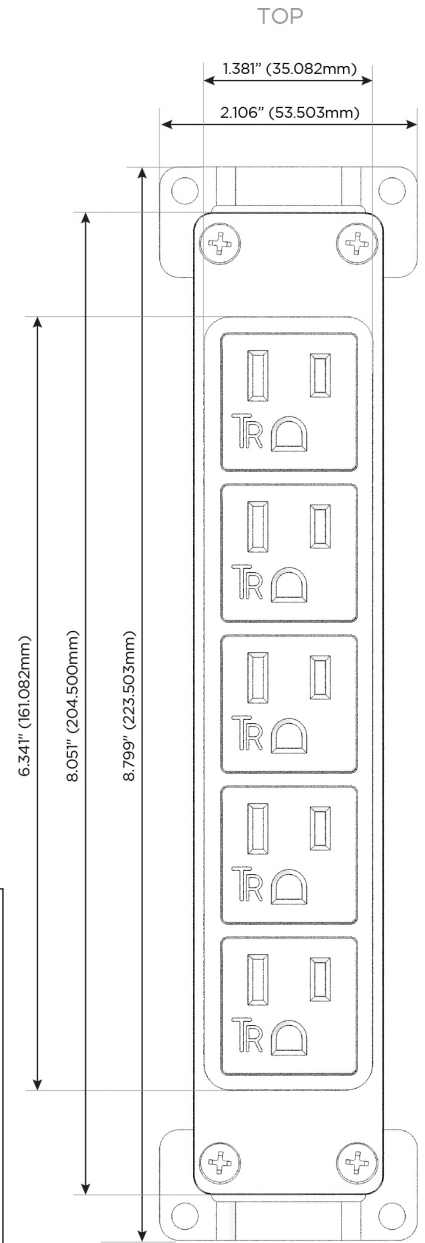

Bezel Finish: **GUNMETAL (ABS)**

Custom Finishes Available M-POWER-5T-AAAAA-S3AB

Features:

Module/Port Options:

- A** Tamper Resistant AC Receptacle
- E** USB-A & USB-C (20W)
- M** Double USB-A (Fast Charging Ports - 18W)
- H** HDMI
- 6** CAT 6
- 12** RJ 12
- X** Switched AC
- Y** 3-Way Switch (Low Voltage)
- V** USB-C (45W High Speed Charging Port)
- S** USB-C (25W High Speed Charging Port)
- R** Switched AC (Rocker Switch)
- D** Dimmer Switch

Plug:

Supplied with Low Profile Flat 45° Angle 120 VAC Plug

Optional Standard Straight 120 VAC Plug

Optional Straight 120 VAC Pass-through Plug

- CLEAN, COMPACT DESIGN
- STREAMLINED
- LOW PROFILE
- SIDE-EXITING CORDS
- PLUG & PLAY
- 6' AC CORD & PLUG (FLAT PLUG STANDARD)
- CUSTOMIZABLE CONFIGURATIONS AND FINISHES
- UL LISTED FOR MOUNTING IN FURNITURE
- 15A

M-POWER-5T

AC POWER & DATA CONNECTIVITY SOLUTION

M-POWER-5T-AAAAA-S3AB

Specs:

Modules/Ports:

- A Tamper Resistant AC Receptacle

Distributed by

Mormax Company, Inc.