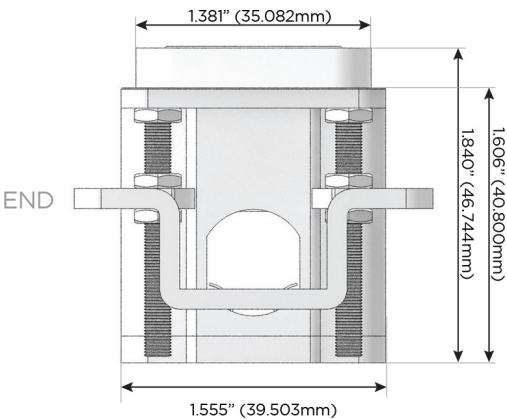

Plug:

Supplied with Low Profile Flat 45° Angle 120 VAC Plug

Optional Standard Straight 120 VAC Plug

Optional Straight 120 VAC Pass-through Plug

- CLEAN, COMPACT DESIGN
- STREAMLINED
- LOW PROFILE
- SIDE-EXITING CORDS
- PLUG & PLAY
- 6' AC CORD & PLUG (FLAT PLUG STANDARD)
- CUSTOMIZABLE CONFIGURATIONS AND FINISHES
- UL LISTED FOR MOUNTING IN FURNITURE
- 15A

M-POWER-5T

AC POWER & DATA CONNECTIVITY SOLUTION

M-POWER-5T-AAAAA-S3AB

Specs:

Modules/Ports:

- A Tamper Resistant AC Receptacle

Distributed by

Mormax Company, Inc.