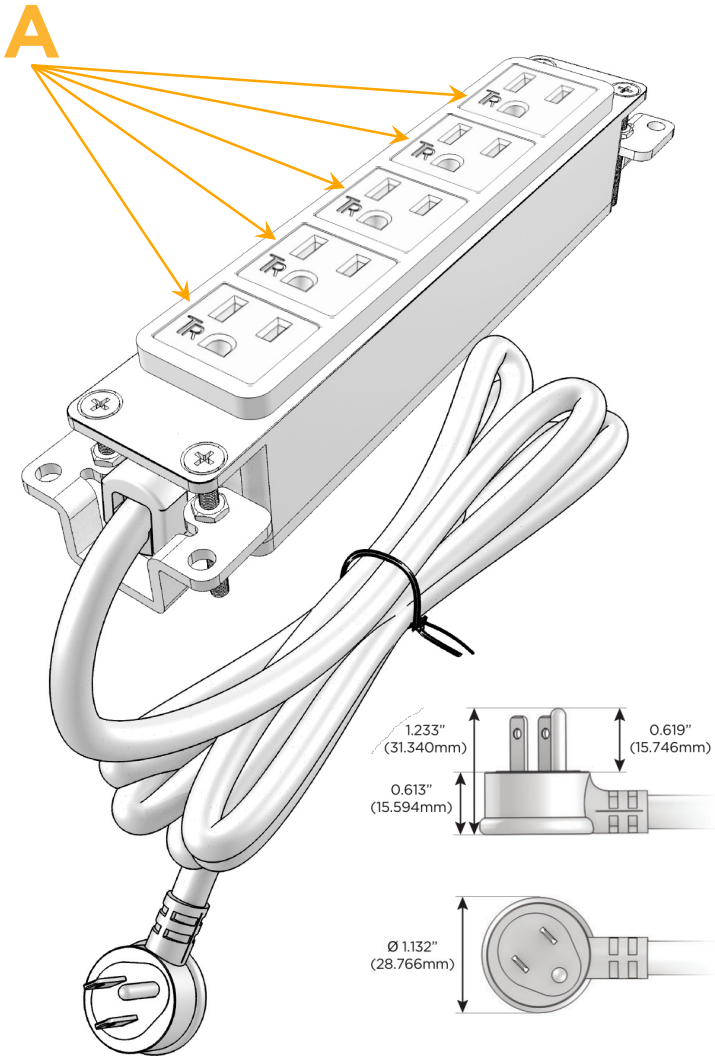

Bezel Finish: **GUNMETAL (ABS)**

Custom Finishes Available M-POWER-5T-AAAAA-S3AB

Features:

Module/Port Options:

- A** Tamper Resistant AC Receptacle
- E** USB-A & USB-C (20W)
- M** Double USB-A (Fast Charging Ports - 18W)
- H** HDMI
- 6** CAT 6
- 12** RJ 12
- X** Switched AC
- Y** 3-Way Switch (Low Voltage)
- V** USB-C (45W High Speed Charging Port)
- S** USB-C (25W High Speed Charging Port)
- R** Switched AC (Rocker Switch)
- D** Dimmer Switch

Plug:

Supplied with Low Profile Flat 45° Angle 120 VAC Plug

Optional Standard Straight 120 VAC Plug

Optional Straight 120 VAC Pass-through Plug

- CLEAN, COMPACT DESIGN
- STREAMLINED
- LOW PROFILE
- SIDE-EXITING CORDS
- PLUG & PLAY
- 6' AC CORD & PLUG (FLAT PLUG STANDARD)
- CUSTOMIZABLE CONFIGURATIONS AND FINISHES
- UL LISTED FOR MOUNTING IN FURNITURE
- 15A

M-POWER-5T

AC POWER & DATA CONNECTIVITY SOLUTION

M-POWER-5T-AAAAA-S3AB

Specs:

Modules/Ports:

- A Tamper Resistant AC Receptacle

Distributed by

Mormax Company, Inc.