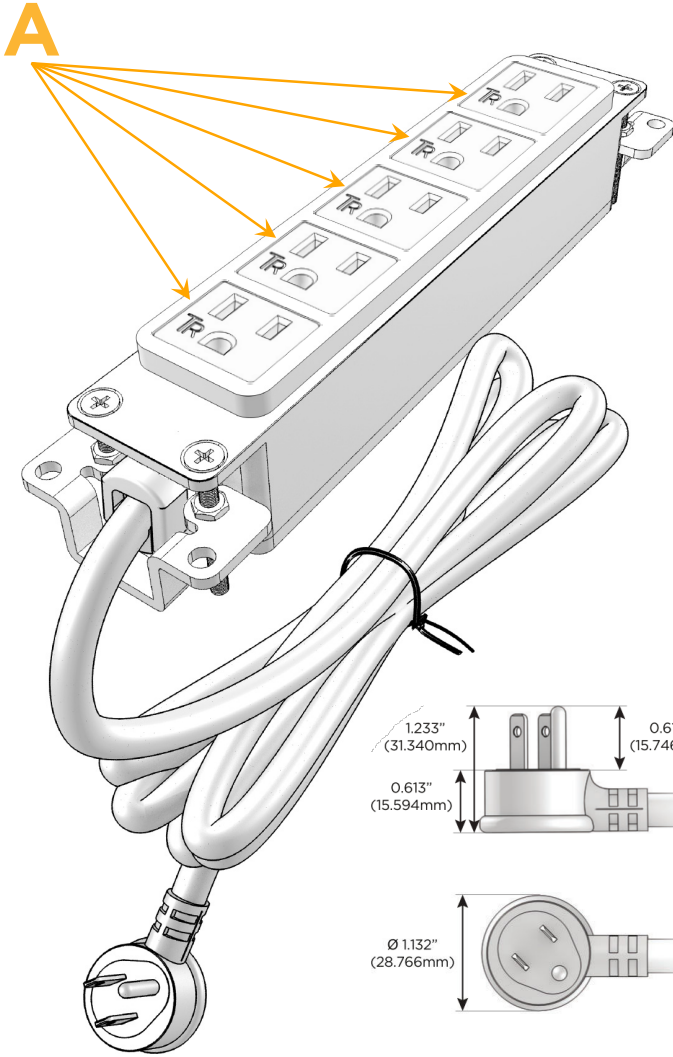

M-POWER-5T

AC POWER & DATA CONNECTIVITY SOLUTION

M-POWER-5T-AAAAA-CRAB

Specs:

Modules/Ports:

- A Tamper Resistant AC Receptacle

Distributed by

Mormax Company, Inc.

8 Westchester Plaza

Elmsford, NY 10523

914-699-0101

sales@mormax.com

mormax.com