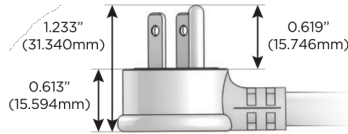

M-POWER-5T

AC POWER & DATA CONNECTIVITY SOLUTION

M-POWER-5T-AAAAA-CRAB

Specs:

Modules/Ports:

- A Tamper Resistant AC Receptacle

Distributed by

Mormax Company, Inc.

8 Westchester Plaza

Elmsford, NY 10523

914-699-0101

sales@mormax.com

mormax.com

TOP