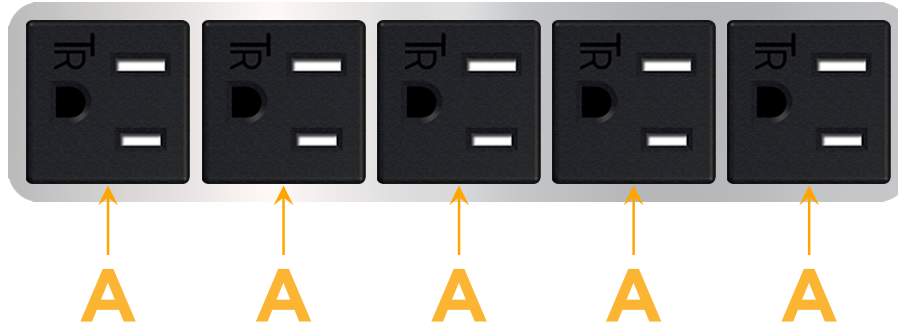

M-POWER-5T

AC POWER & DATA CONNECTIVITY SOLUTION

M-POWER-5T-AAAAA-CRAB

Distributed by

Mormax Company, Inc.

8 Westchester Plaza

Elmsford, NY 10523

914-699-0101

sales@mormax.com

mormax.com

Metro Light & Power's line of power & data solutions offers sophisticated design elements combined with greater ease of installation. Streamlined and low-profile, enhanced by side-exiting cords, our outlets advance the industry with their cutting edge look and feel. We believe flexibility is key, and we provide a variety of mounting options, including the ability to mount in limited spaces. Our outlets are available in many finishes and configurations, in addition to a custom color and finish capability for our clients.

Bezel Finish: **CHROME (ABS)**
Custom Finishes Available M-POWER-5T-AAAAA-CRAB

Features:

Module/Port Options:

- **A** Tamper Resistant AC Receptacle
- **E** USB-A & USB-C (20W)
- **M** Double USB-A (Fast Charging Ports - 18W)
- **H** HDMI
- **6** CAT 6
- **12** RJ 12
- **X** Switched AC
- **Y** 3-Way Switch (Low Voltage)
- **V** USB-C (45W High Speed Charging Port)
- **S** USB-C (25W High Speed Charging Port)
- **R** Switched AC (Rocker Switch)
- **D** Dimmer Switch

Plug:

Supplied with Low Profile Flat 45° Angle 120 VAC Plug

Optional Standard Straight 120 VAC Plug

Optional Straight 120 VAC Pass-through Plug

- CLEAN, COMPACT DESIGN
- STREAMLINED
- LOW PROFILE
- SIDE-EXITING CORDS
- PLUG & PLAY
- 6' AC CORD & PLUG (FLAT PLUG STANDARD)
- CUSTOMIZABLE CONFIGURATIONS AND FINISHES
- UL LISTED FOR MOUNTING IN FURNITURE
- 15A